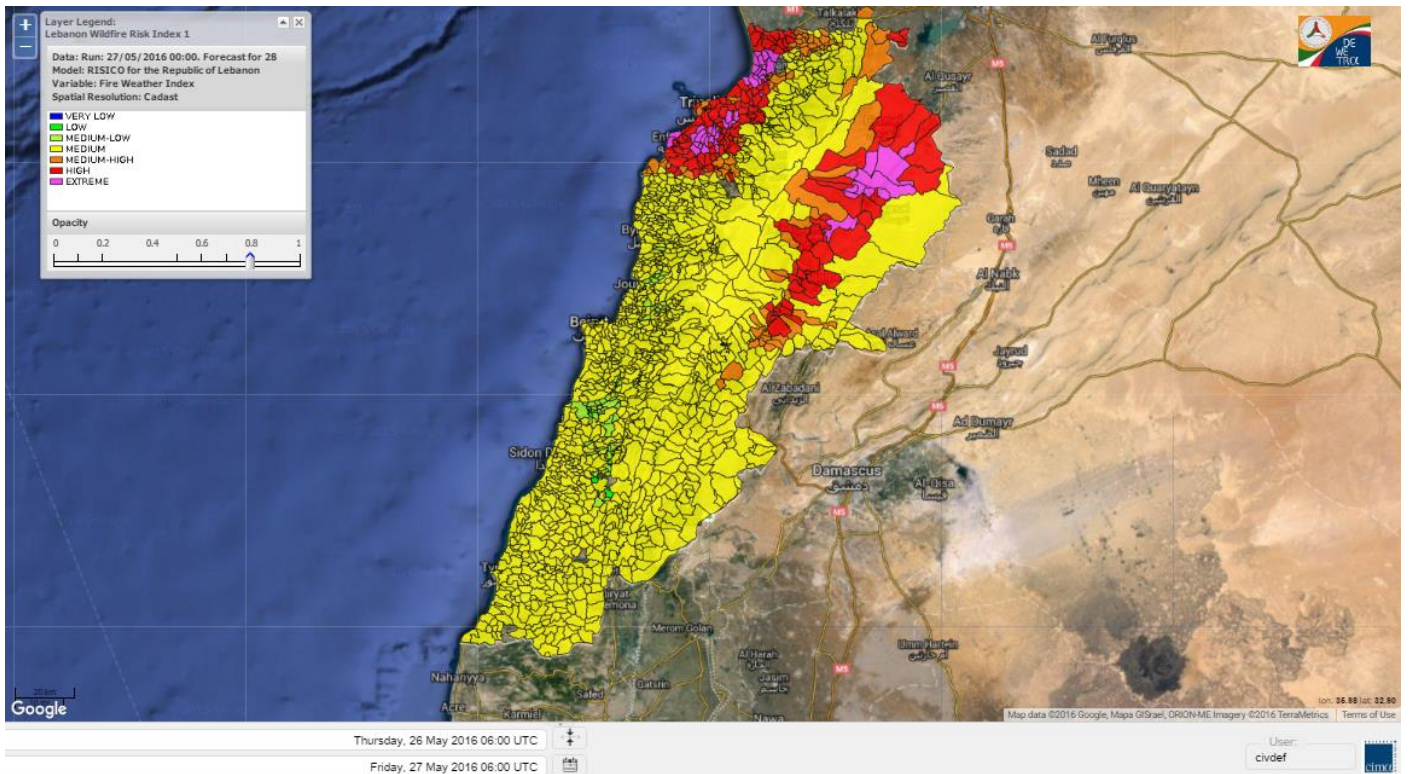

Beirut, 27 May 2016

FIRE RISK INDEX

Lebanon for 27 May 2016

Lebanon for 28 May 2016

Lebanon for 29 May 2016

Shouf Biosphere Reserve Forecast for 27 May 2016

Shouf Biosphere Reserve Forecast for 28 May 2016

Shouf Biosphere Reserve Forecast for 29 May 2016