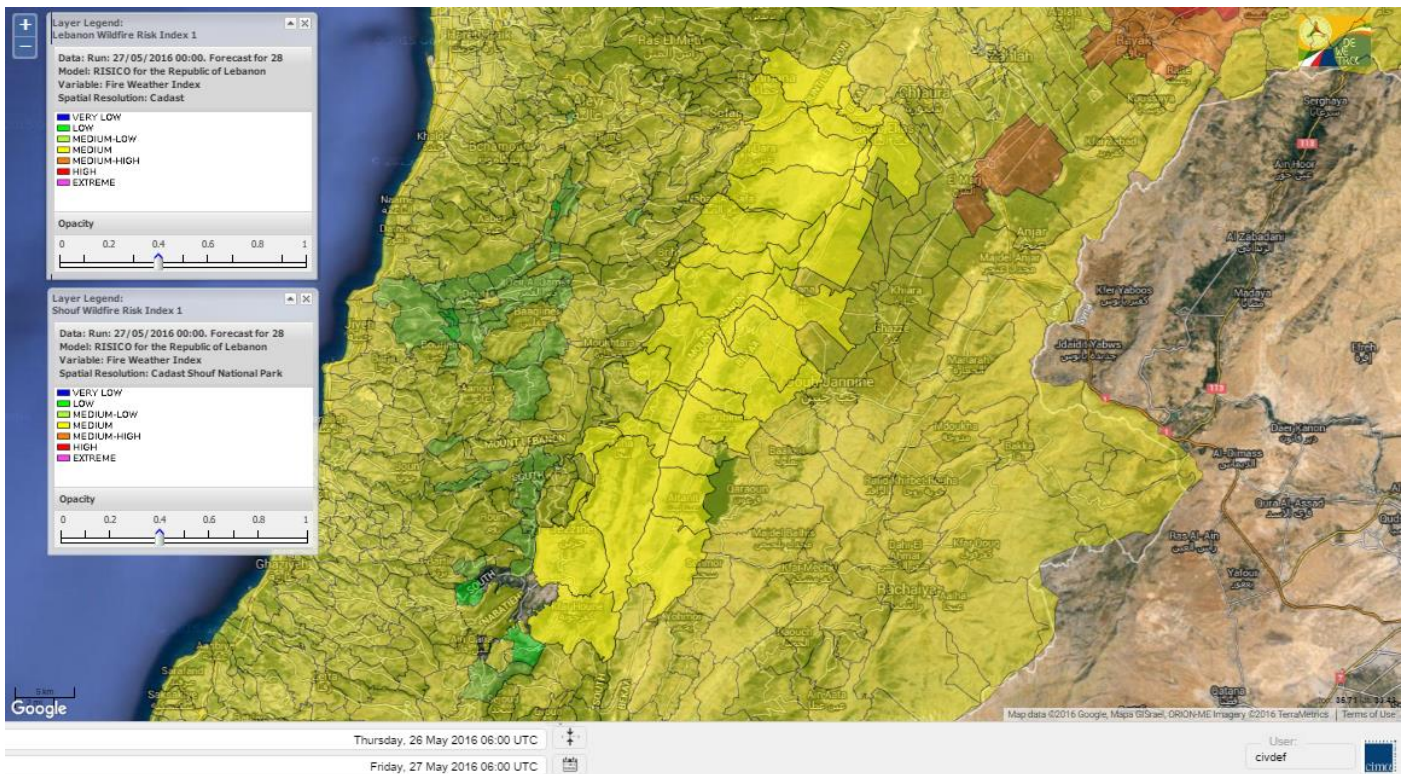

Beirut, 27 May 2016

FIRE RISK INDEX

Lebanon for 27 May 2016

Lebanon for 28 May 2016

Lebanon for 29 May 2016

Shouf Biosphere Reserve Forecast for 27 May 2016

Shouf Biosphere Reserve Forecast for 28 May 2016

Shouf Biosphere Reserve Forecast for 29 May 2016