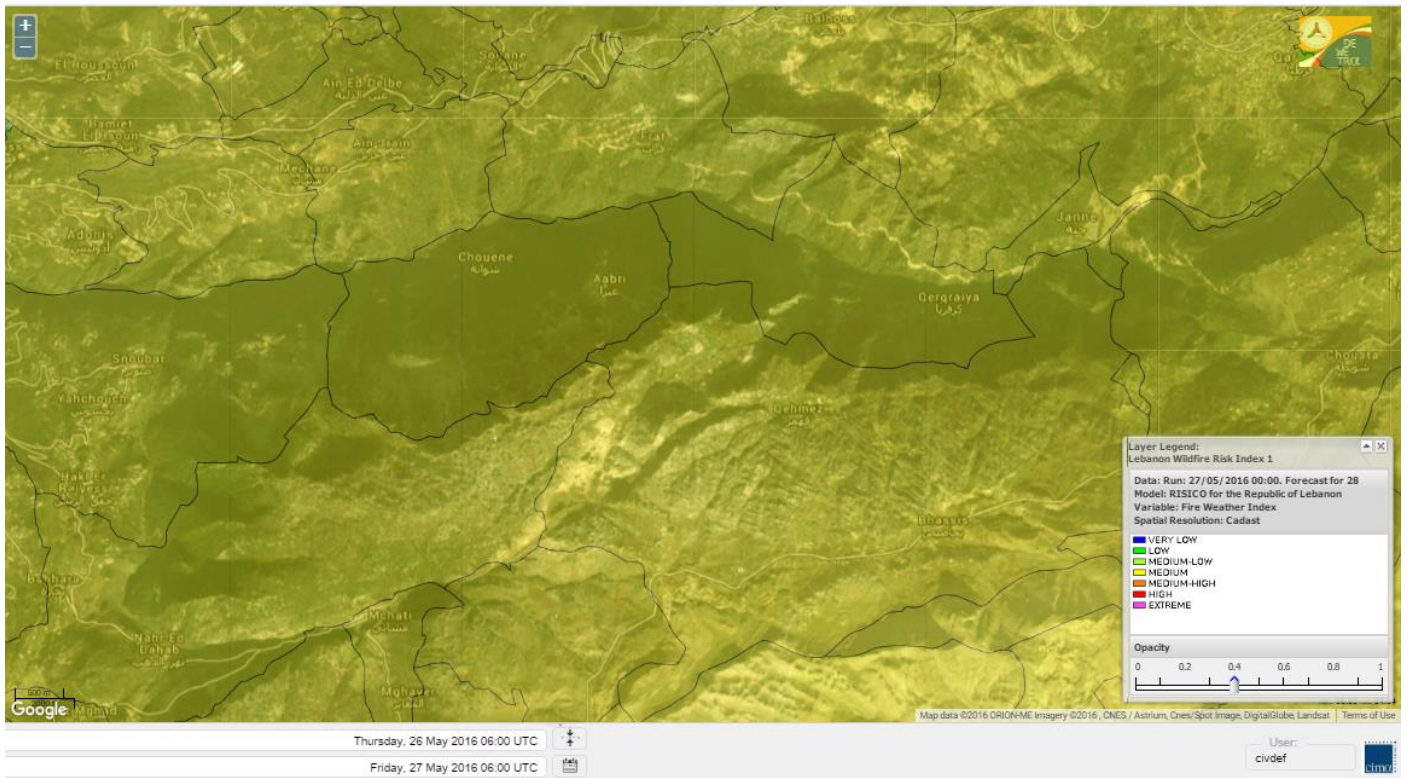

Jabal Moussa Reserve Forecast for 28 May 2016