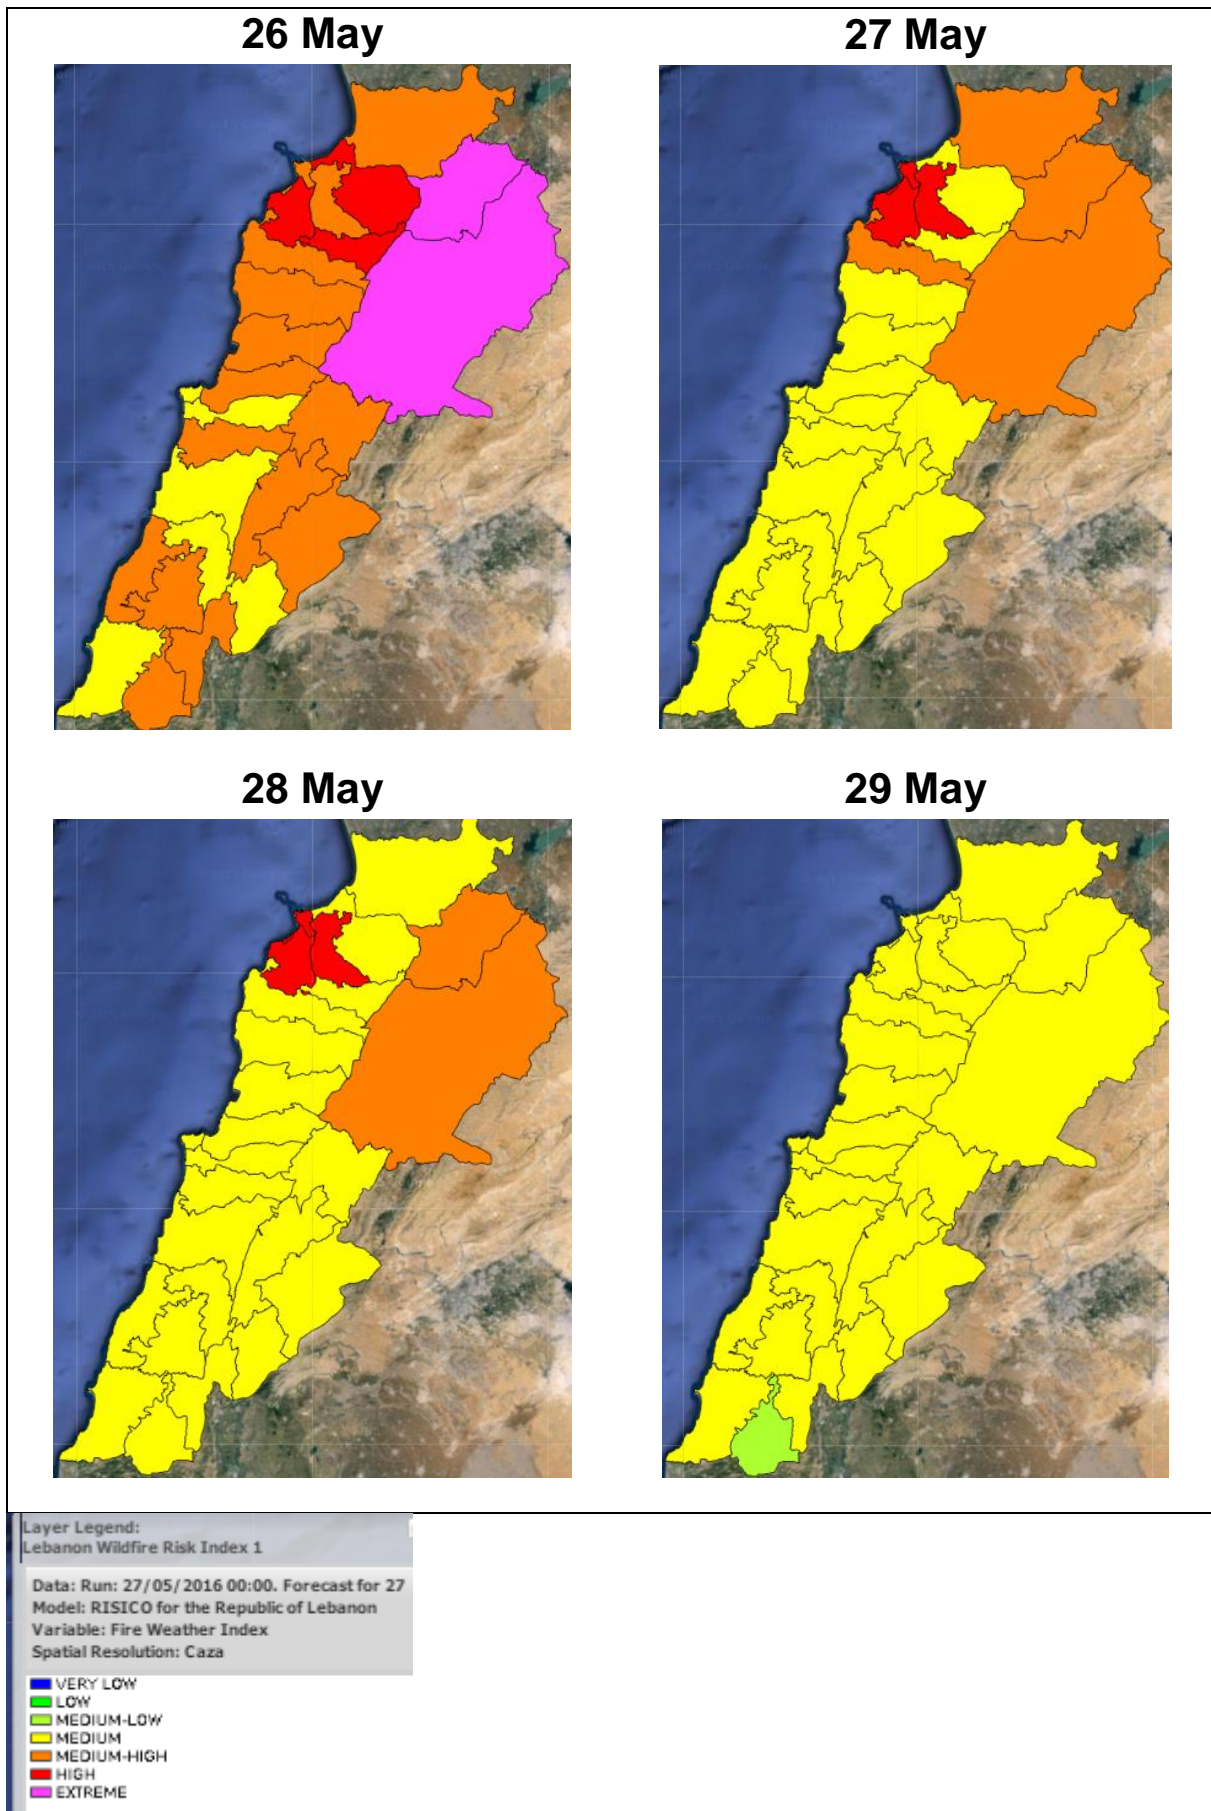

FIRE RISK INDEX