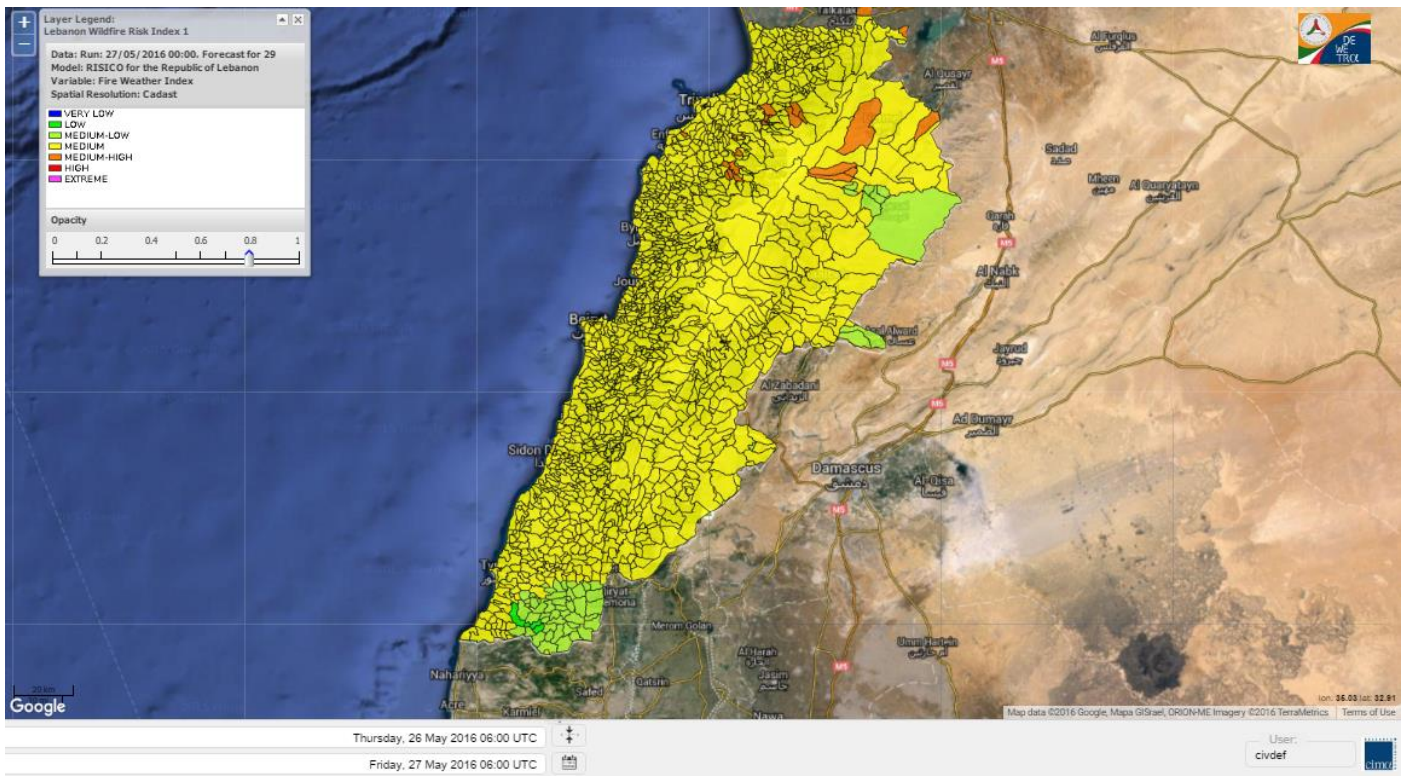

Beirut, 27 May 2016

FIRE RISK INDEX

Lebanon for 27 May 2016

Lebanon for 28 May 2016

Lebanon for 29 May 2016

Shouf Biosphere Reserve Forecast for 27 May 2016

Shouf Biosphere Reserve Forecast for 28 May 2016

Shouf Biosphere Reserve Forecast for 29 May 2016