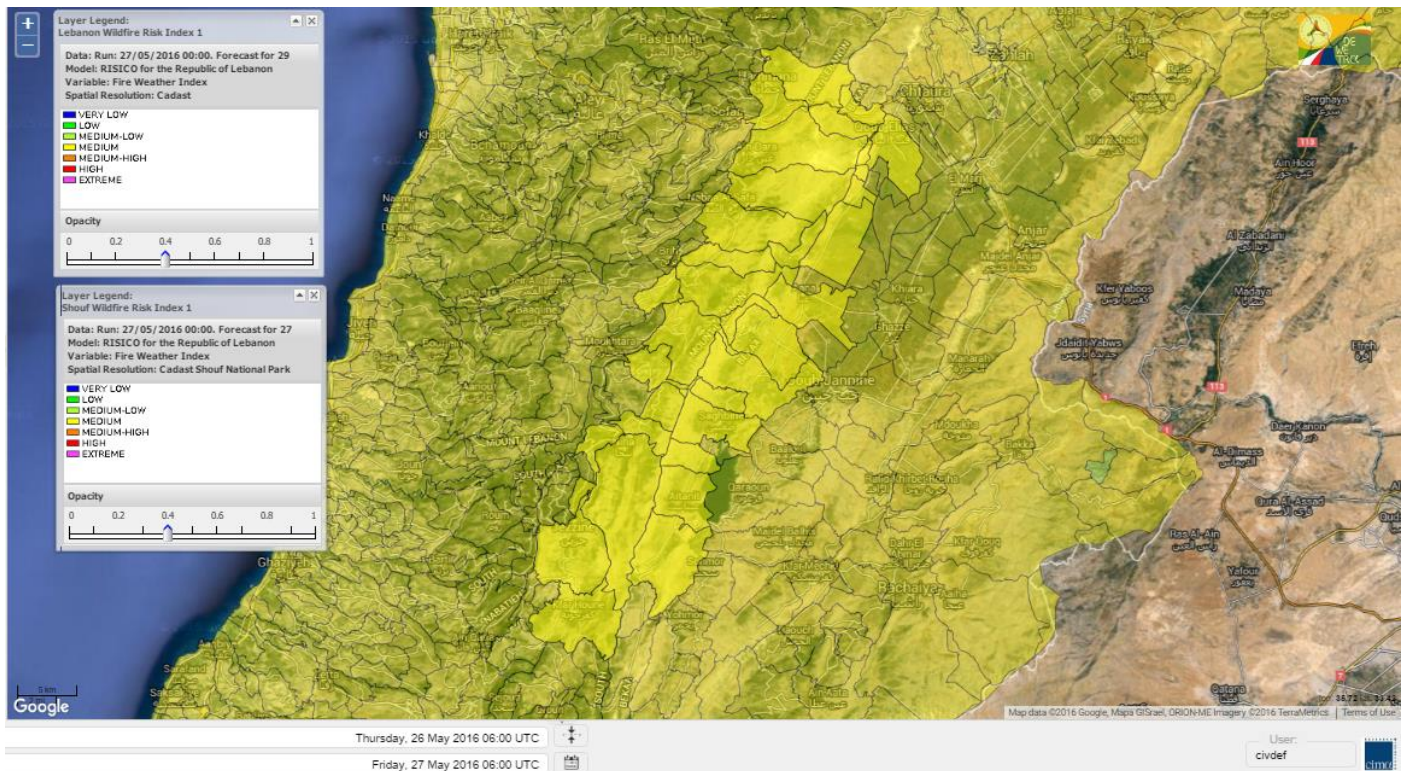

Beirut, 27 May 2016

FIRE RISK INDEX

Lebanon for 27 May 2016

Lebanon for 28 May 2016

Lebanon for 29 May 2016

Shouf Biosphere Reserve Forecast for 27 May 2016

Shouf Biosphere Reserve Forecast for 28 May 2016

Shouf Biosphere Reserve Forecast for 29 May 2016