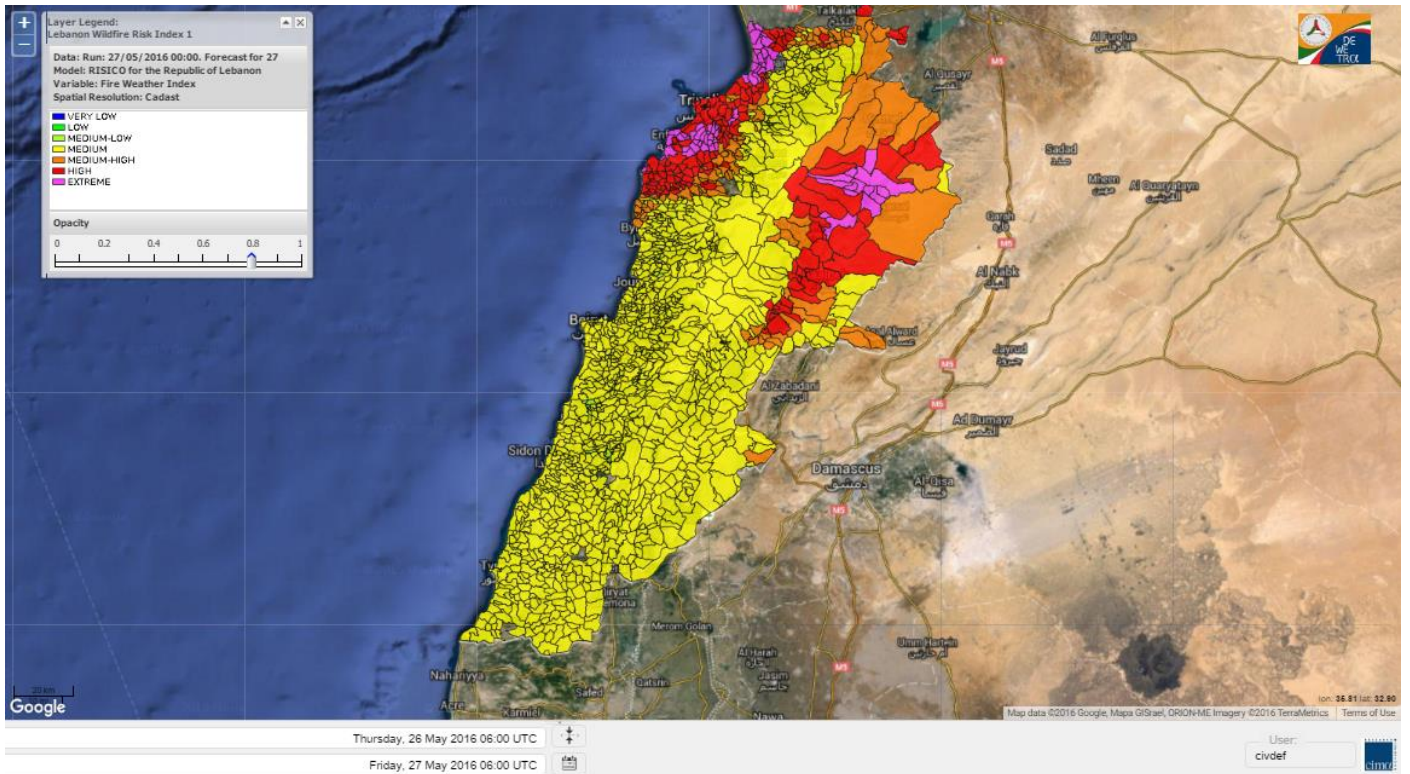

Lebanon for 27 May 2016