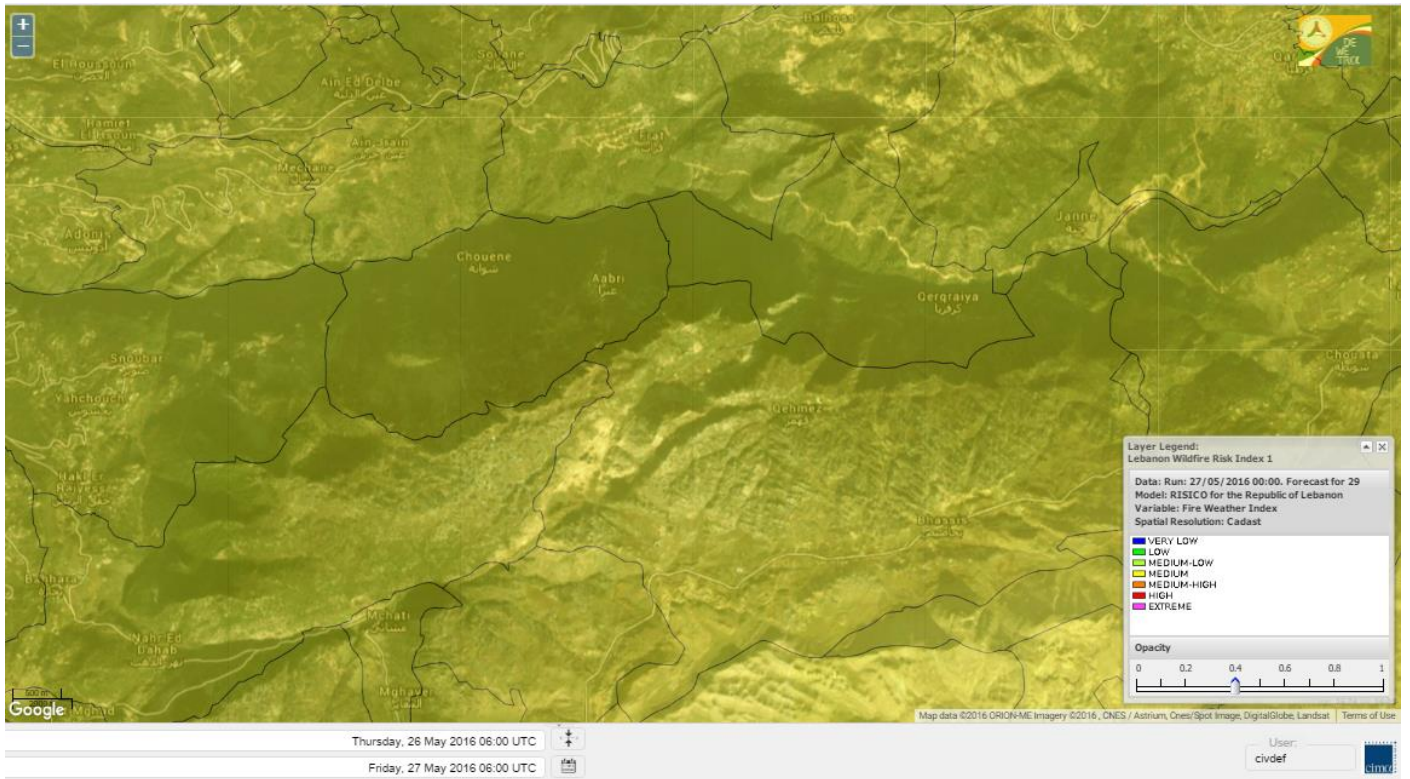

Jabal Moussa Reserve Forecast for 27 May 2016