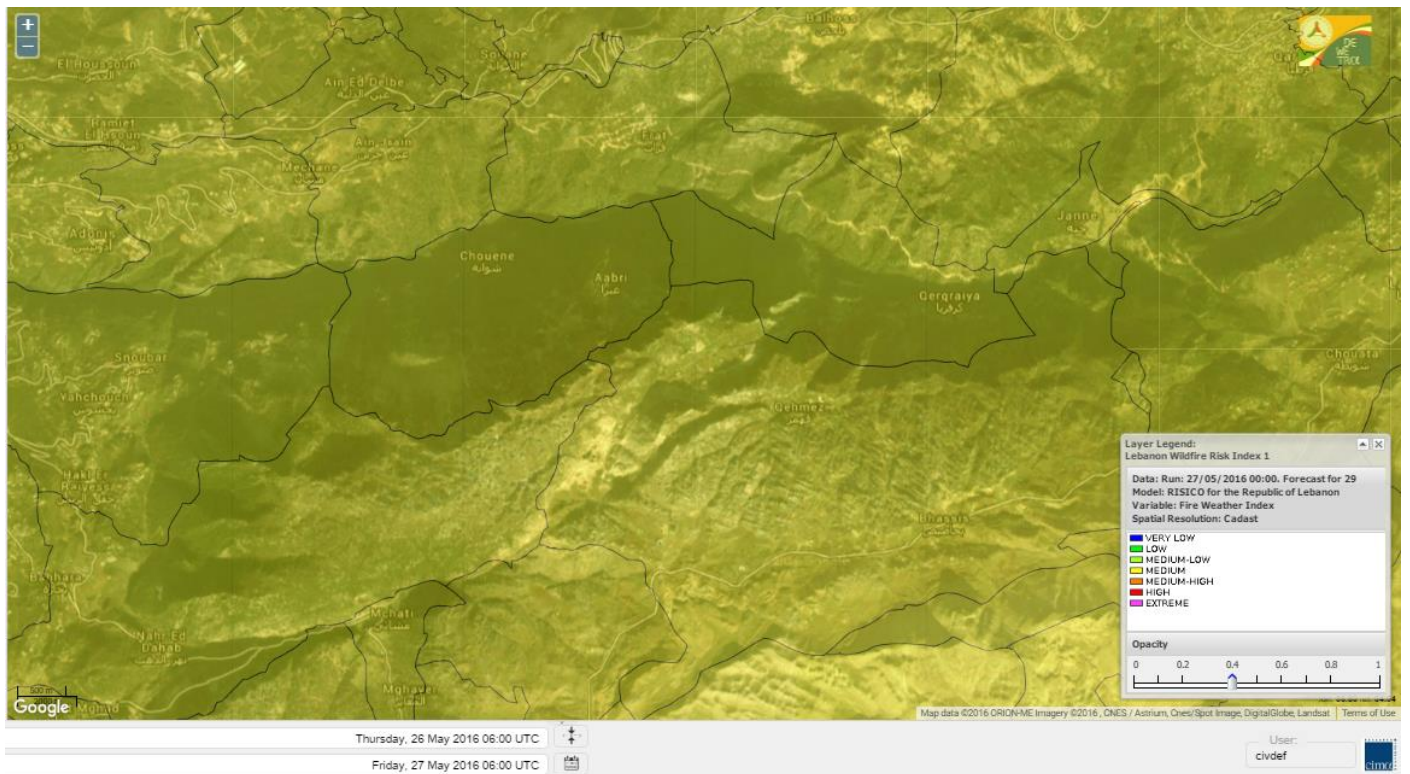

Jabal Moussa Reserve Forecast for 29 May 2016