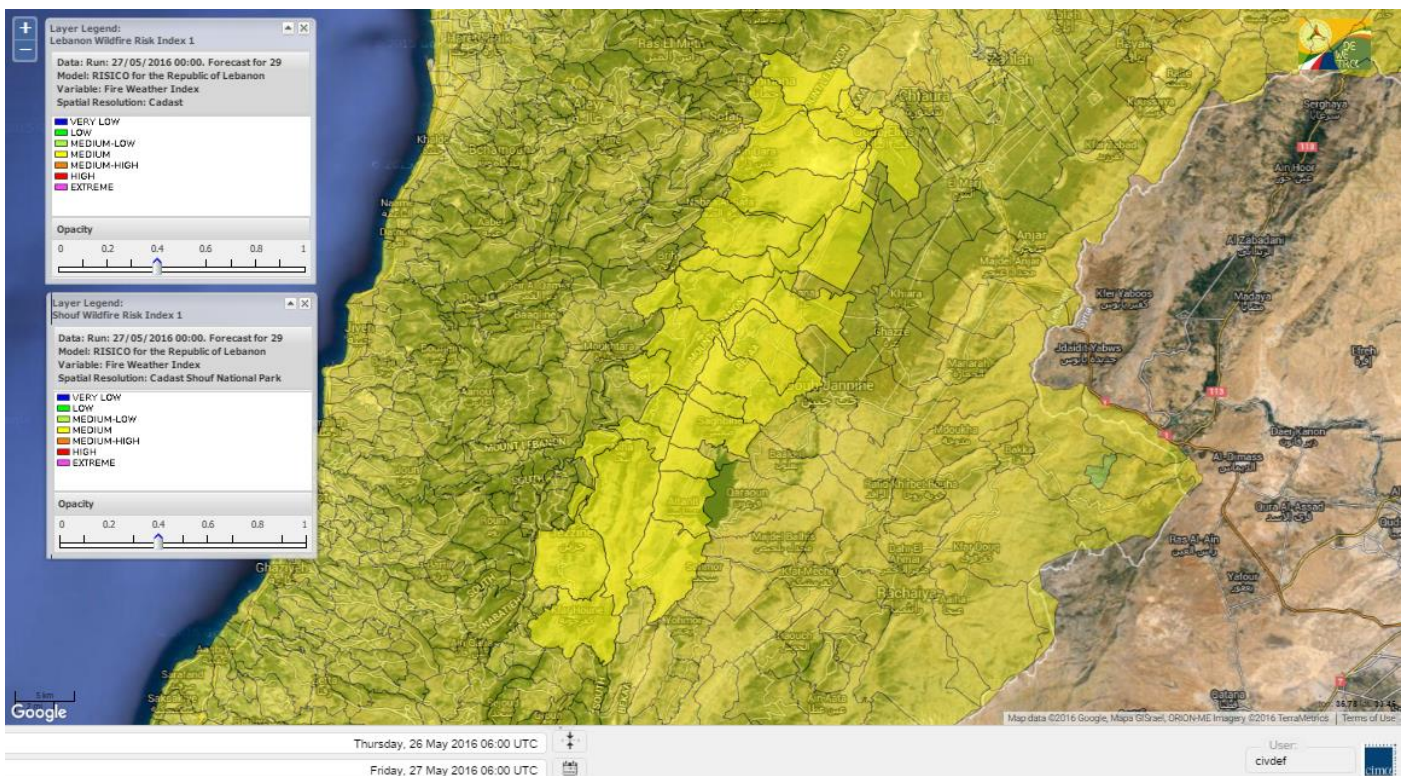

Beirut, 27 May 2016

FIRE RISK INDEX

Lebanon for 27 May 2016

Lebanon for 28 May 2016

Lebanon for 29 May 2016

Shouf Biosphere Reserve Forecast for 27 May 2016

Shouf Biosphere Reserve Forecast for 28 May 2016

Shouf Biosphere Reserve Forecast for 29 May 2016