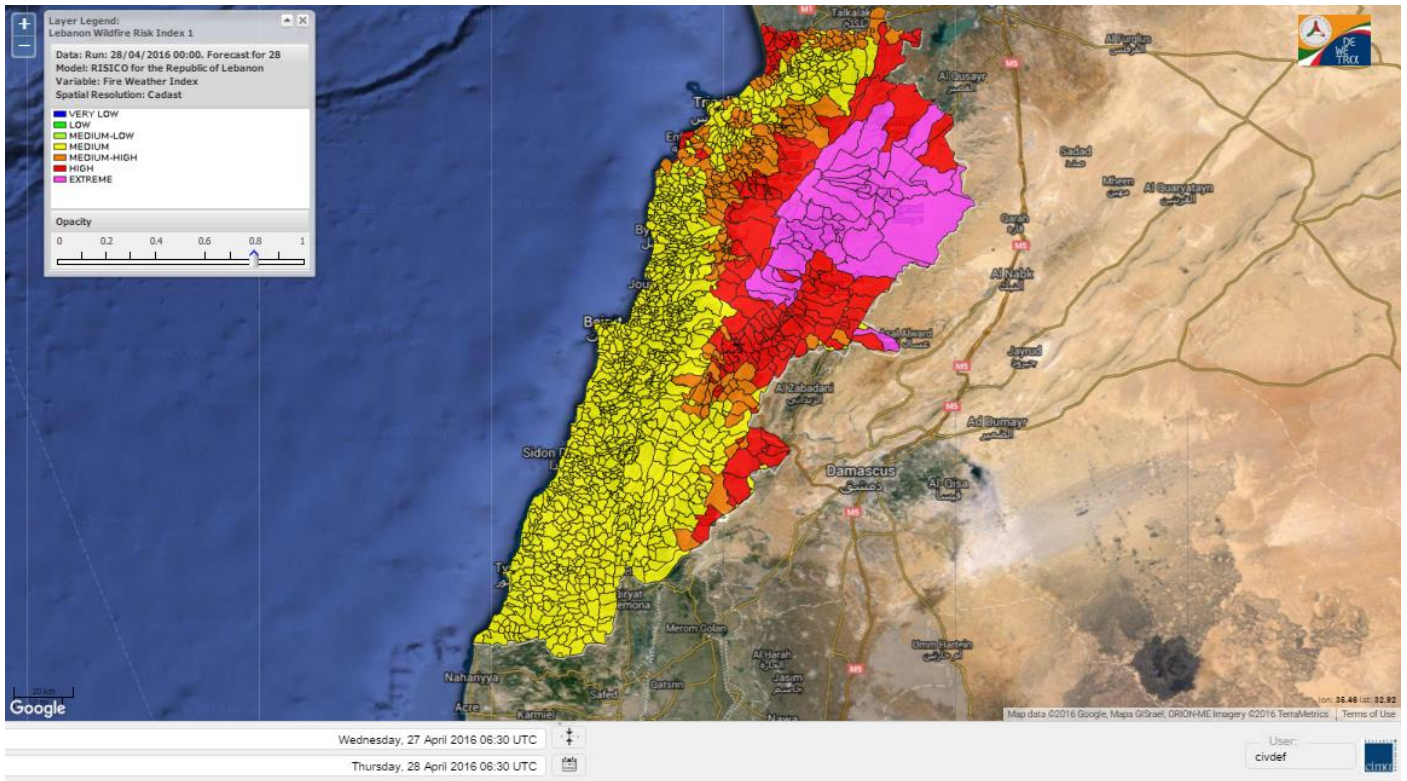

Lebanon for 28 April 2016