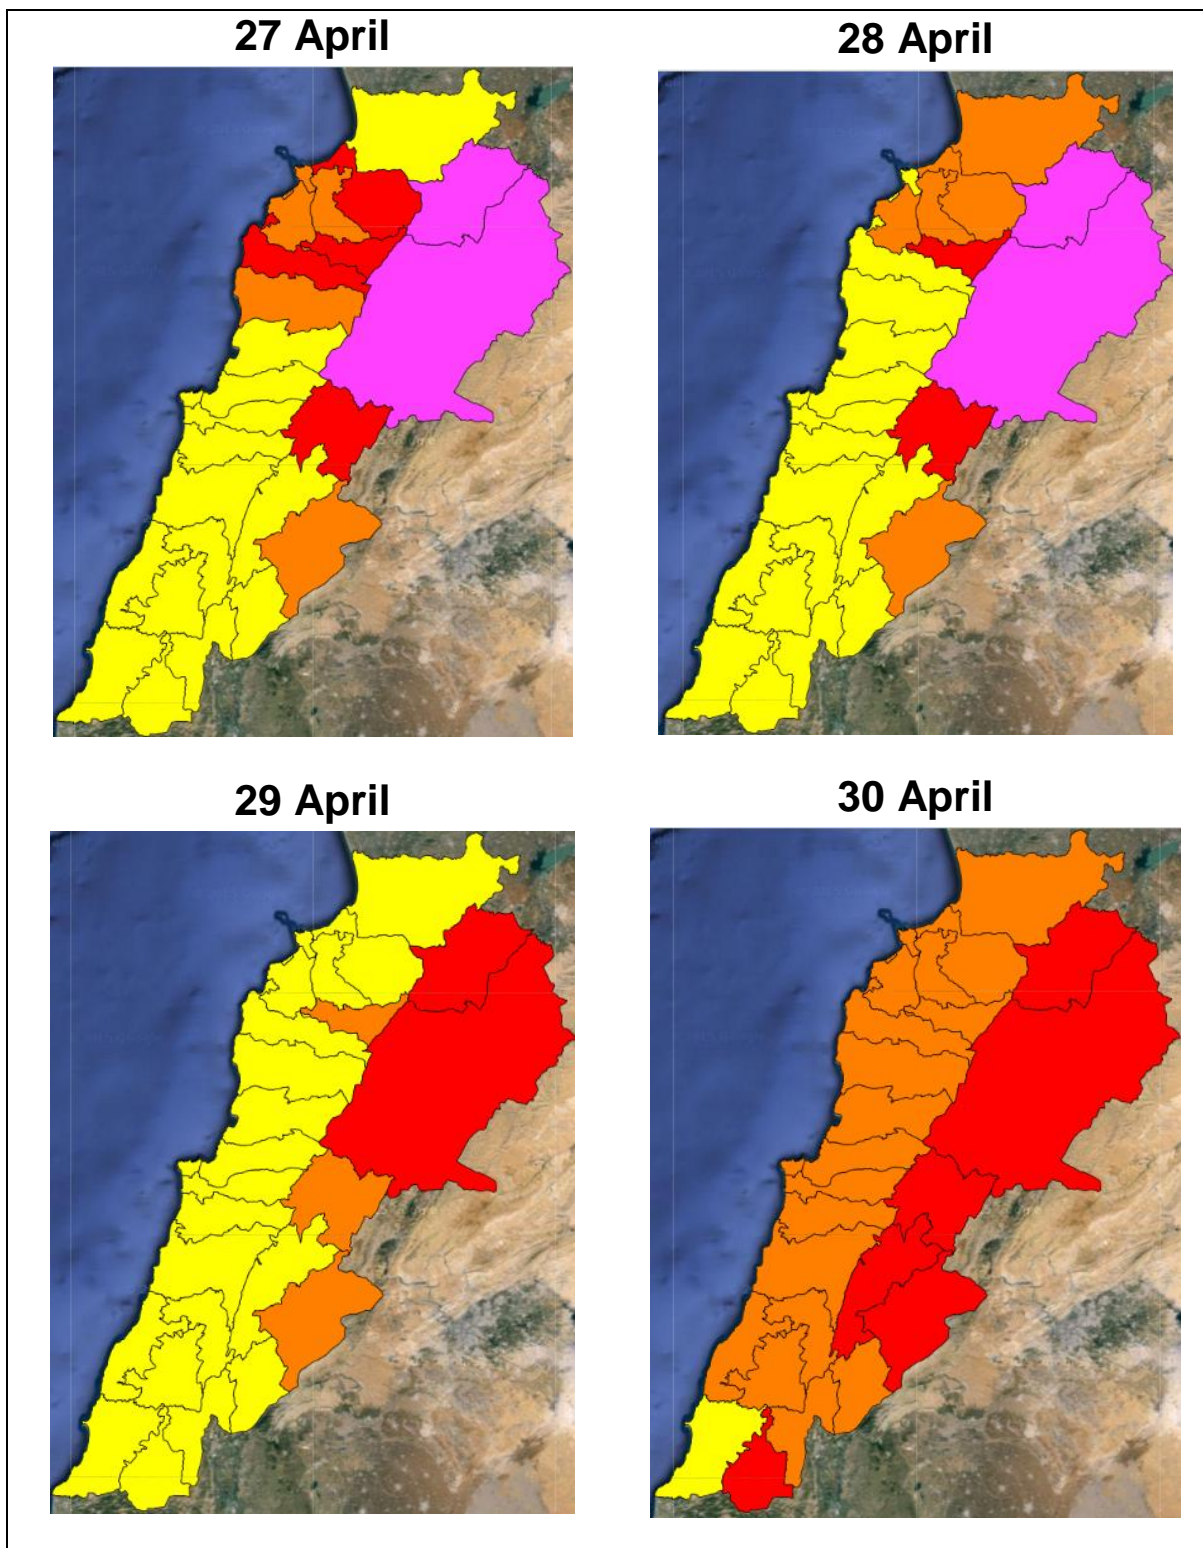

FIRE RISK INDEX

Layer Legend:
Lebanon Wildfire Risk Index 1

Data: Run: 28/04/2016 00:00. Forecast for 28
Model: RISICO for the Republic of Lebanon
Variable: Fire Weather Index
Spatial Resolution: Caza

- VERY LOW
- LOW
- MEDIUM-LOW
- MEDIUM
- MEDIUM-HIGH
- HIGH
- EXTREME