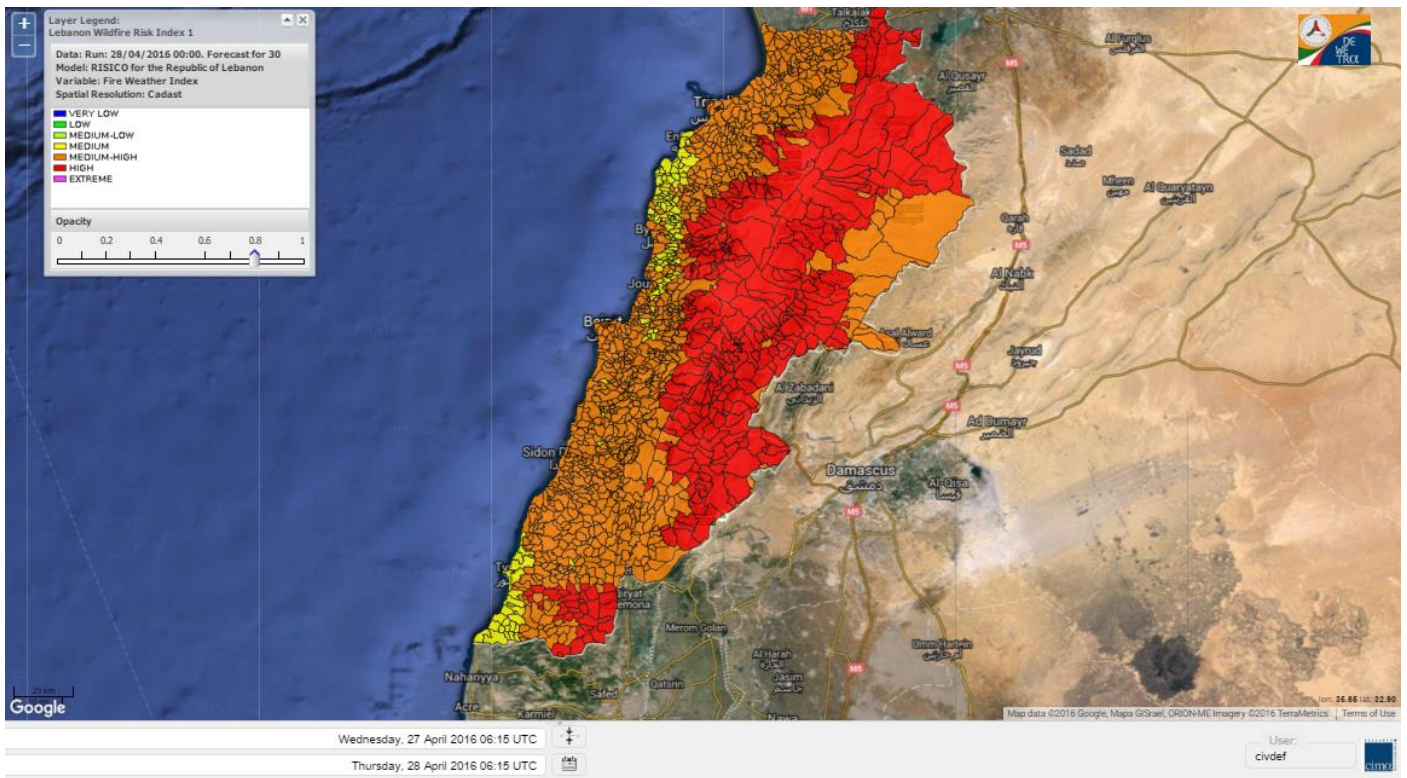

- VERY LOW
- LOW
- MEDIUM-LOW
- MEDIUM
- MEDIUM-HIGH
- HIGH
- EXTREME

Lebanon for 28 April 2016

Lebanon for 29 April 2016

Lebanon for 30 April 2016

Shouf Biosphere Reserve Forecast for 28 April 2016

Shouf Biosphere Reserve Forecast for 29 April 2016