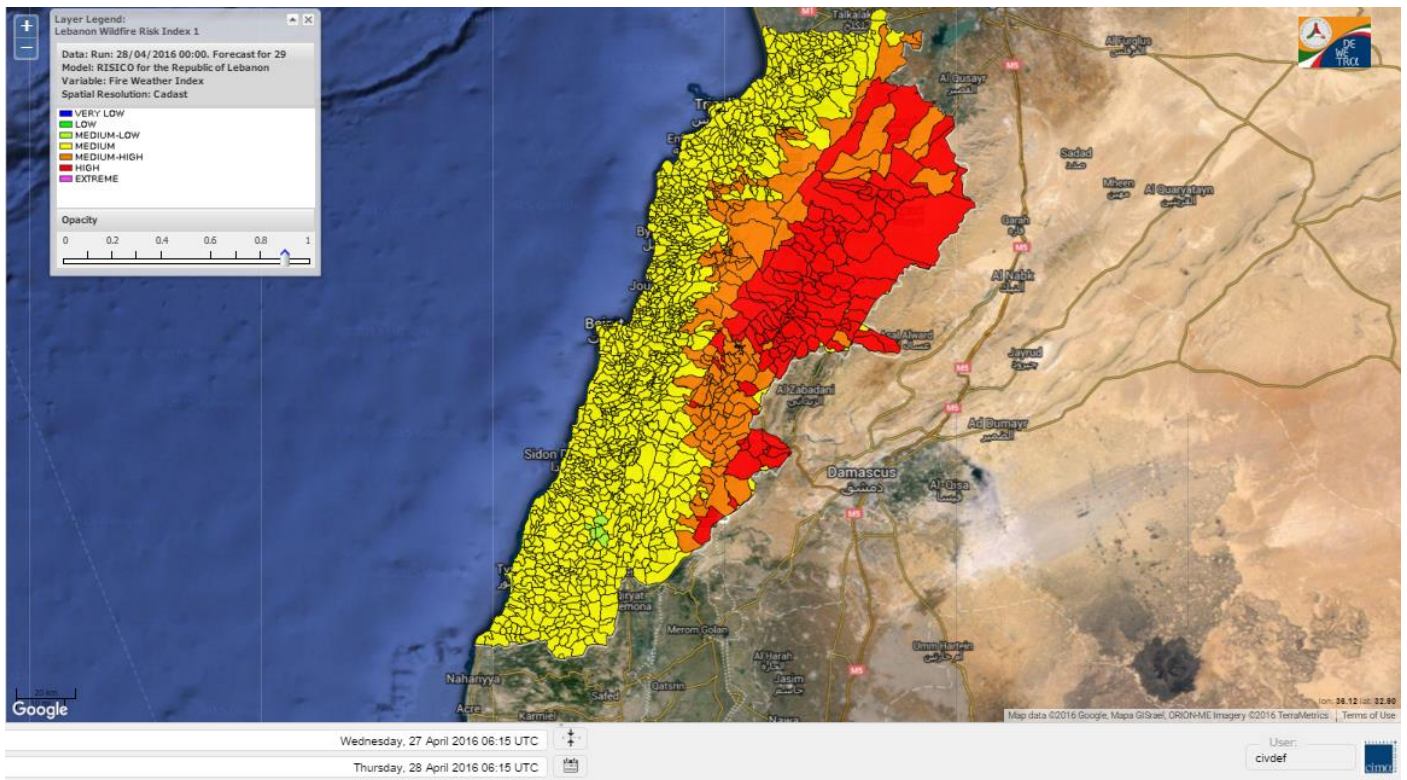

Lebanon for 29 April 2016