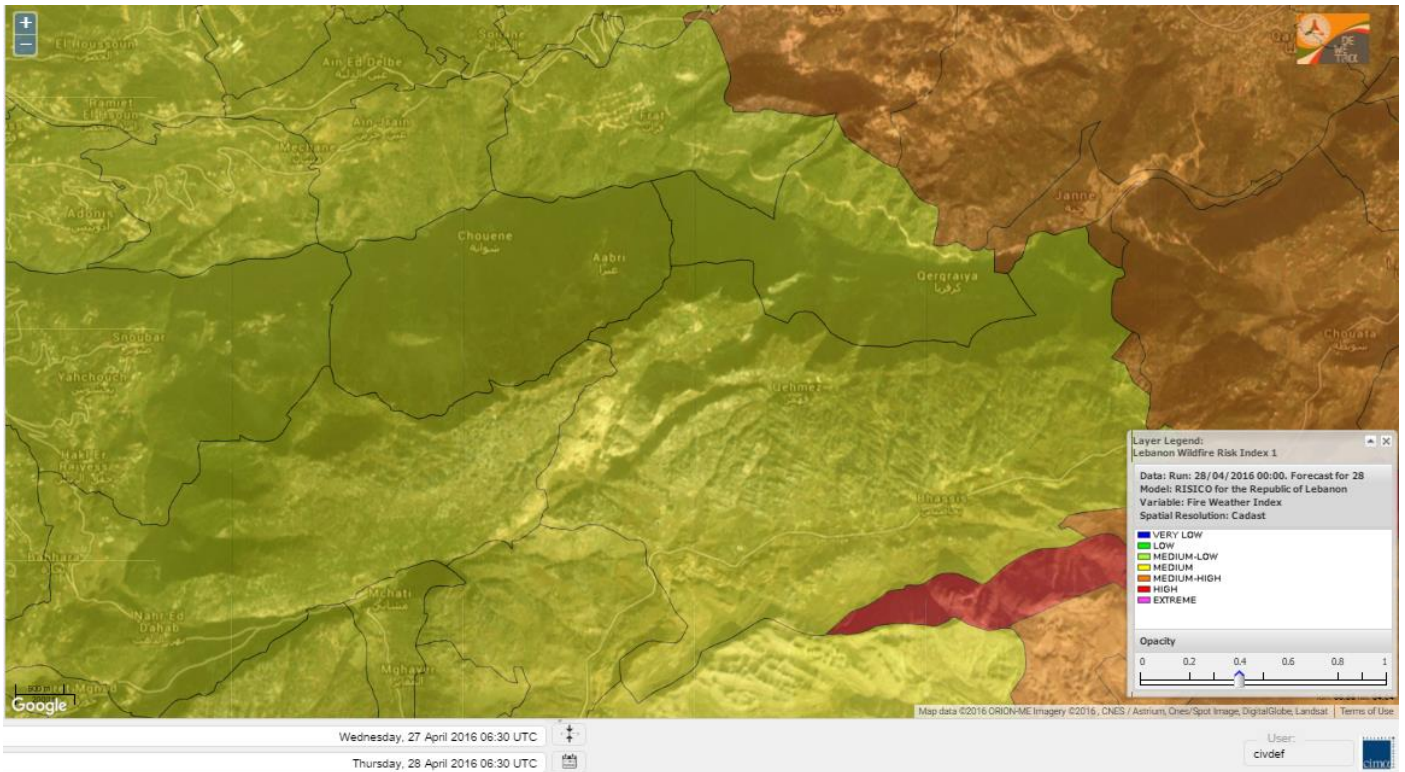

Jabal Moussa Reserve Forecast for 28 April 2016