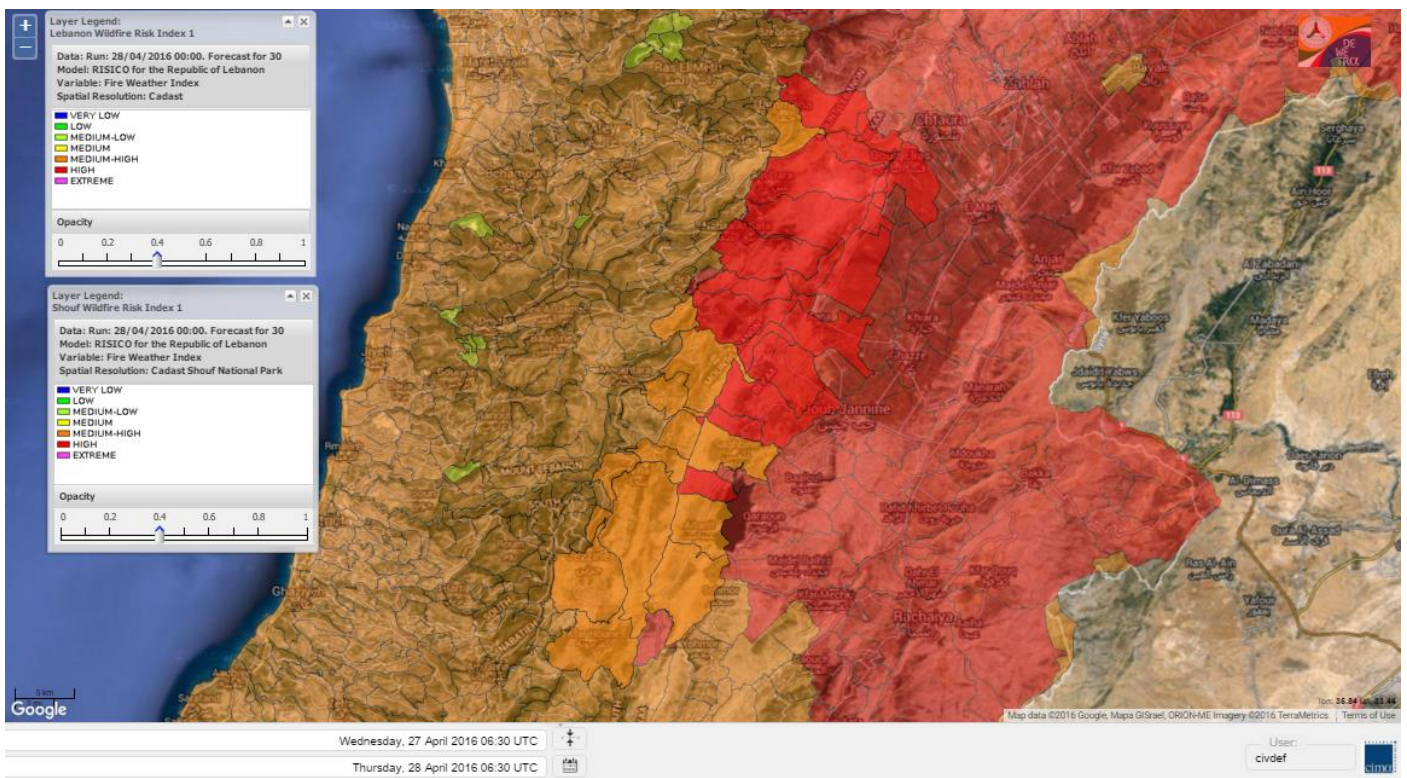

Shouf Biosphere Reserve Forecast for 30 April 2016