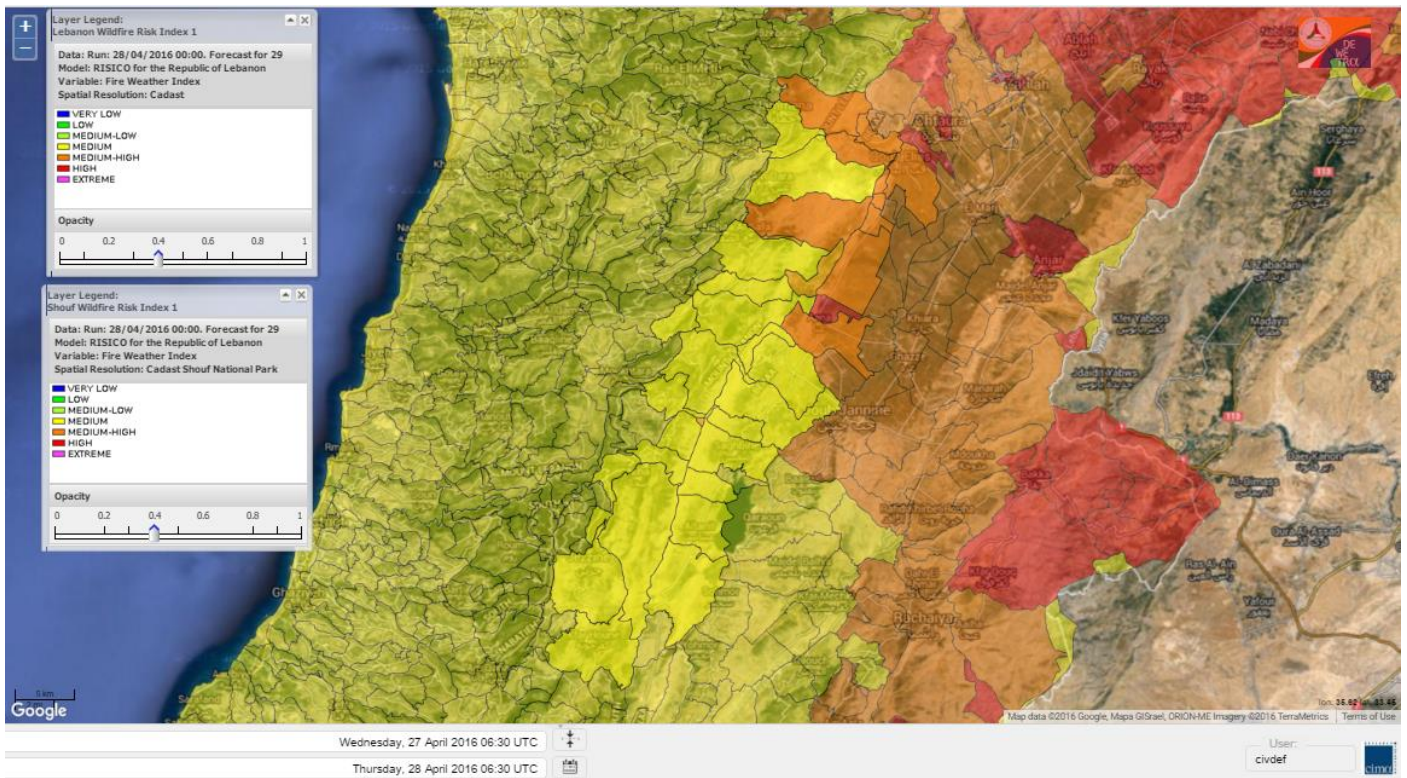

- VERY LOW
- LOW
- MEDIUM-LOW
- MEDIUM
- MEDIUM-HIGH
- HIGH
- EXTREME

Lebanon for 28 April 2016

Lebanon for 29 April 2016

Lebanon for 30 April 2016

Shouf Biosphere Reserve Forecast for 28 April 2016

Shouf Biosphere Reserve Forecast for 29 April 2016