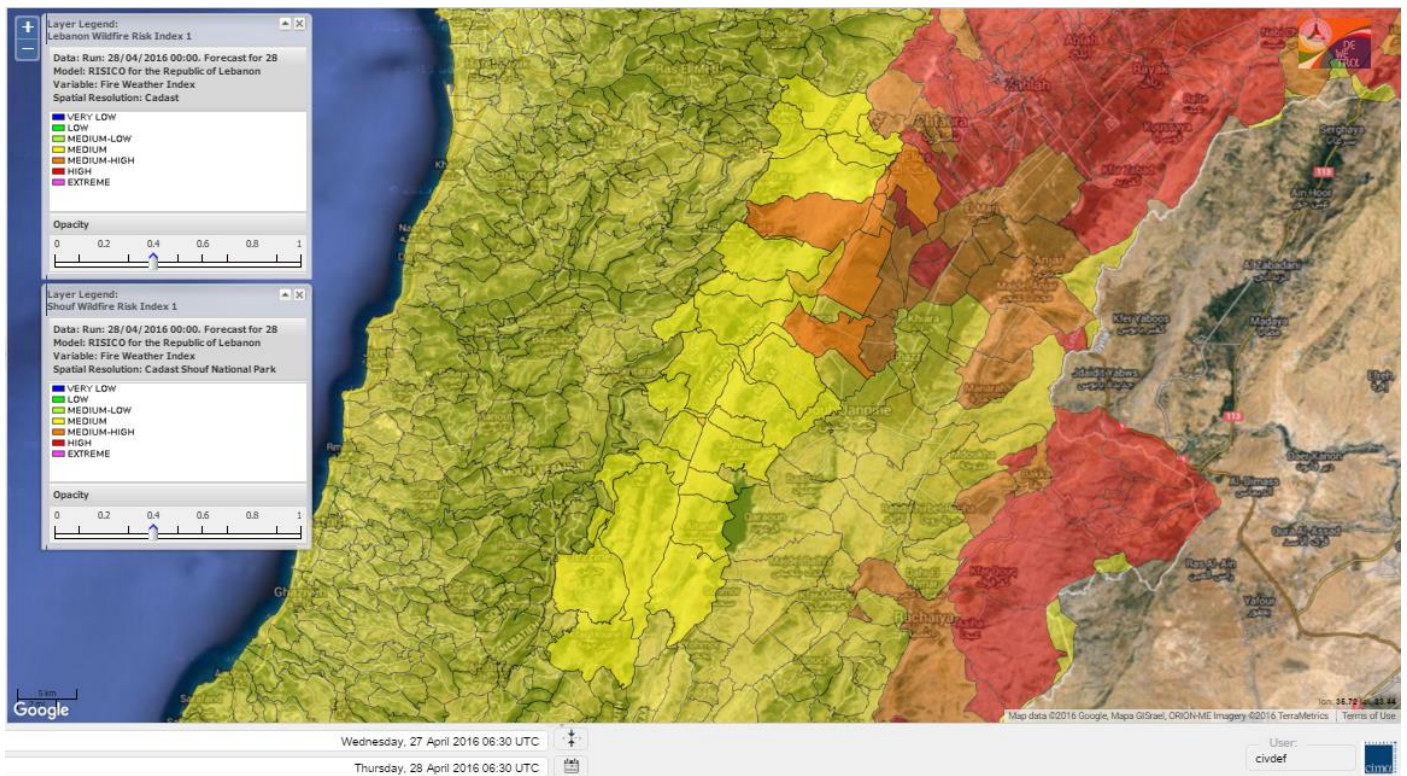

- VERY LOW
- LOW
- MEDIUM-LOW
- MEDIUM
- MEDIUM-HIGH
- HIGH
- EXTREME

Lebanon for 28 April 2016

Lebanon for 29 April 2016

Lebanon for 30 April 2016

Shouf Biosphere Reserve Forecast for 28 April 2016

Shouf Biosphere Reserve Forecast for 29 April 2016