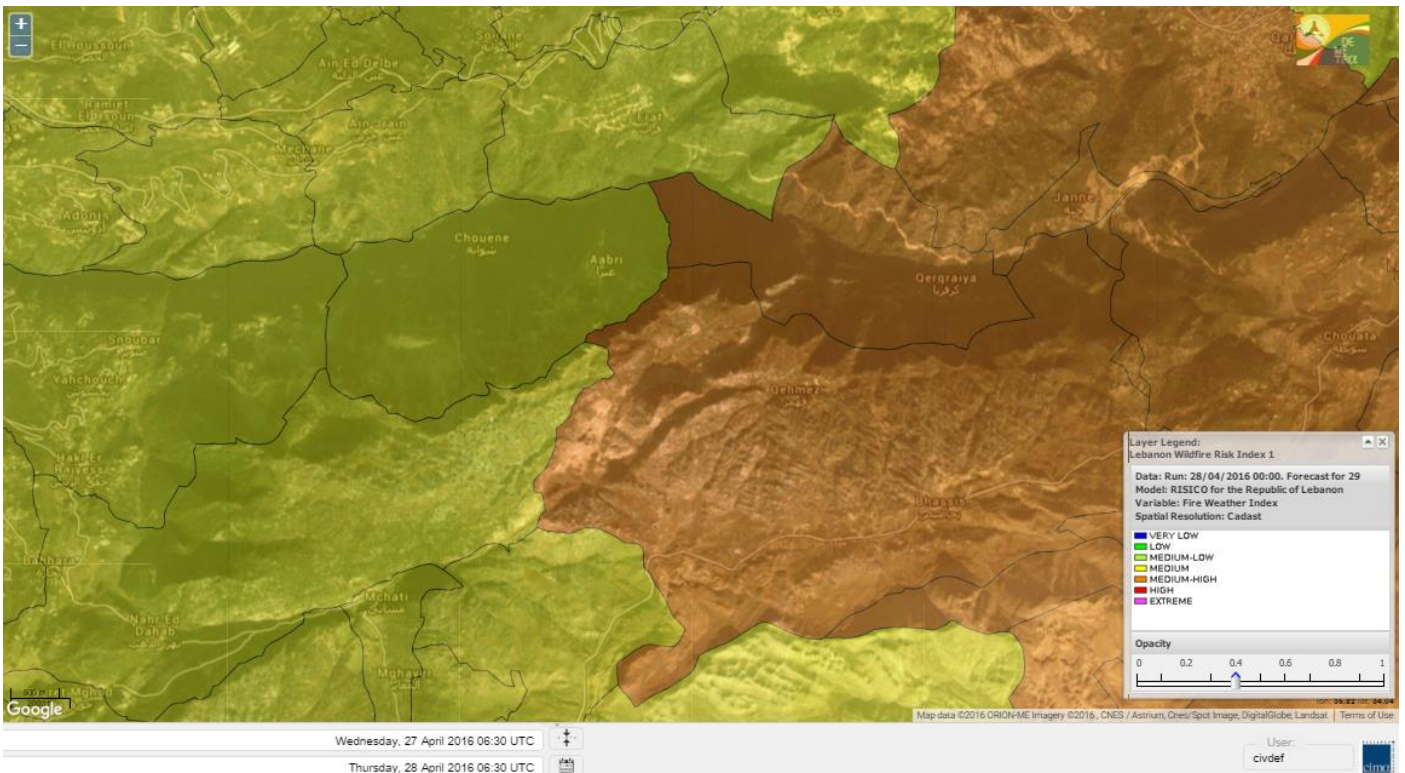

Jabal Moussa Reserve Forecast for 29 April 2016