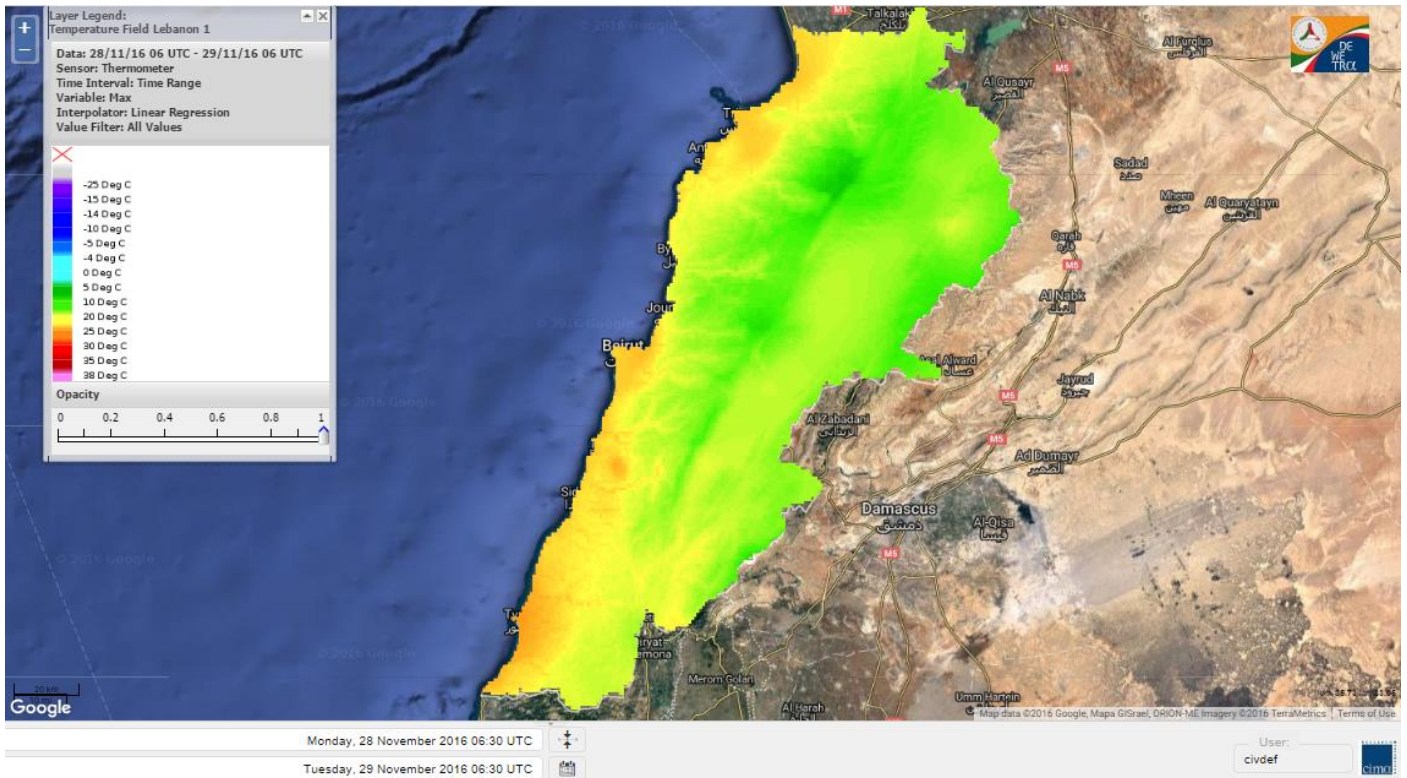

Lebanon temperature for 29 November 2016