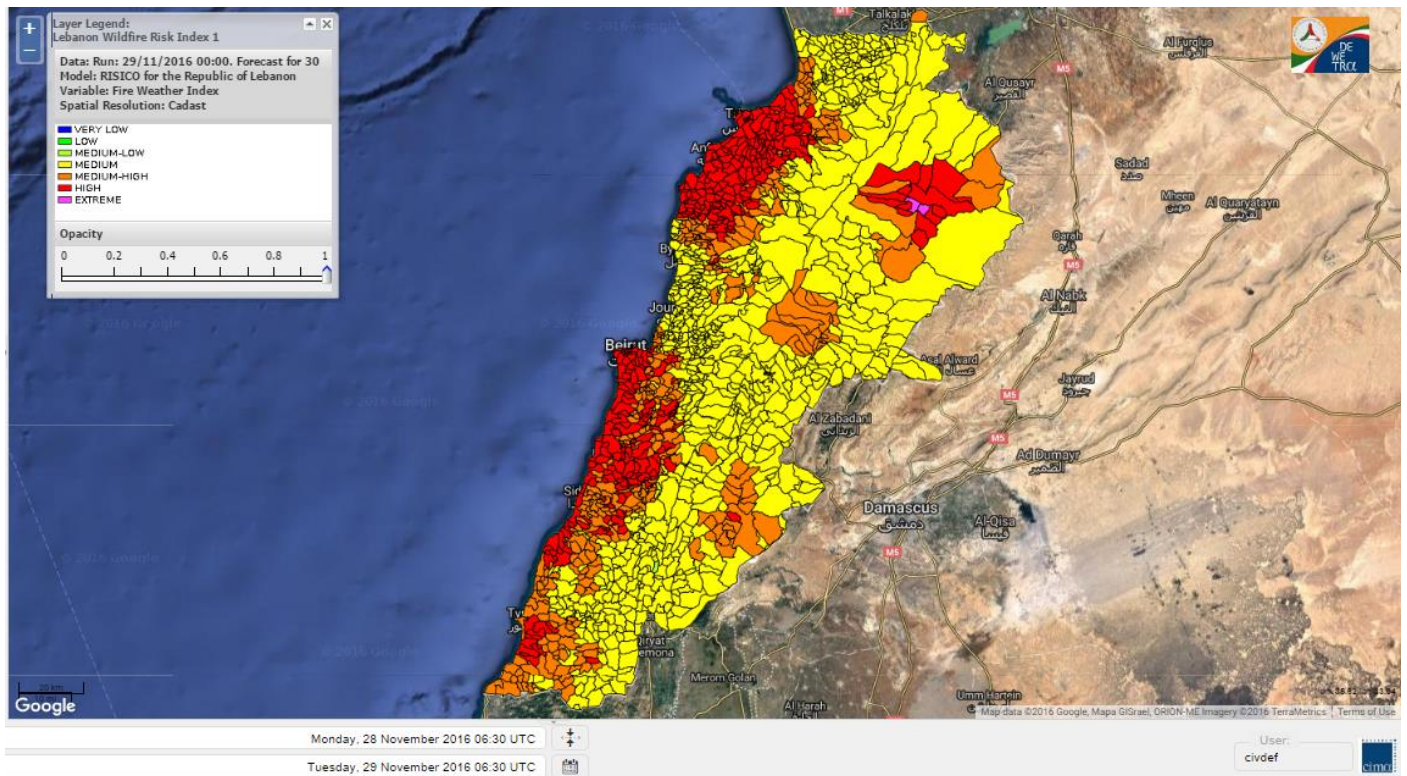

Lebanon for 30 November 2016