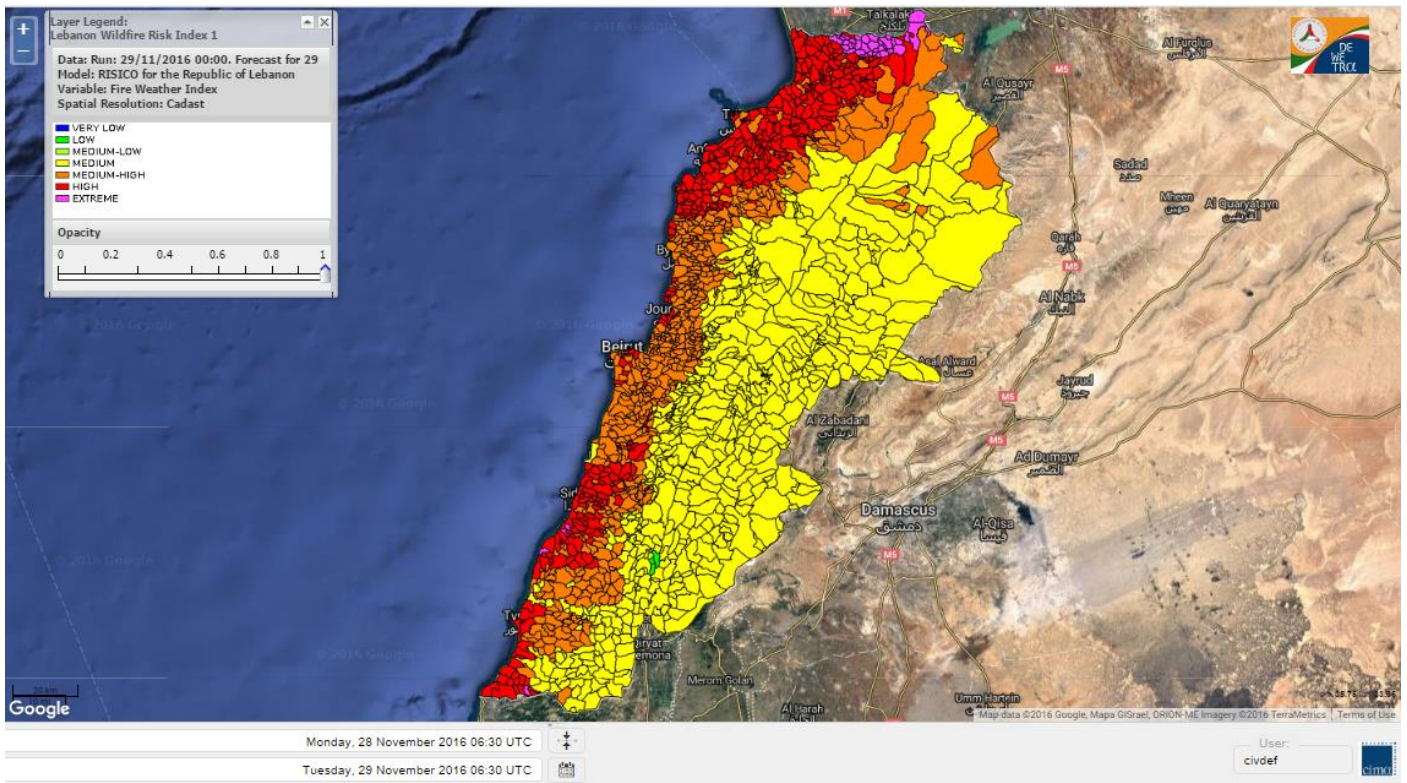

Lebanon for 29 November 2016