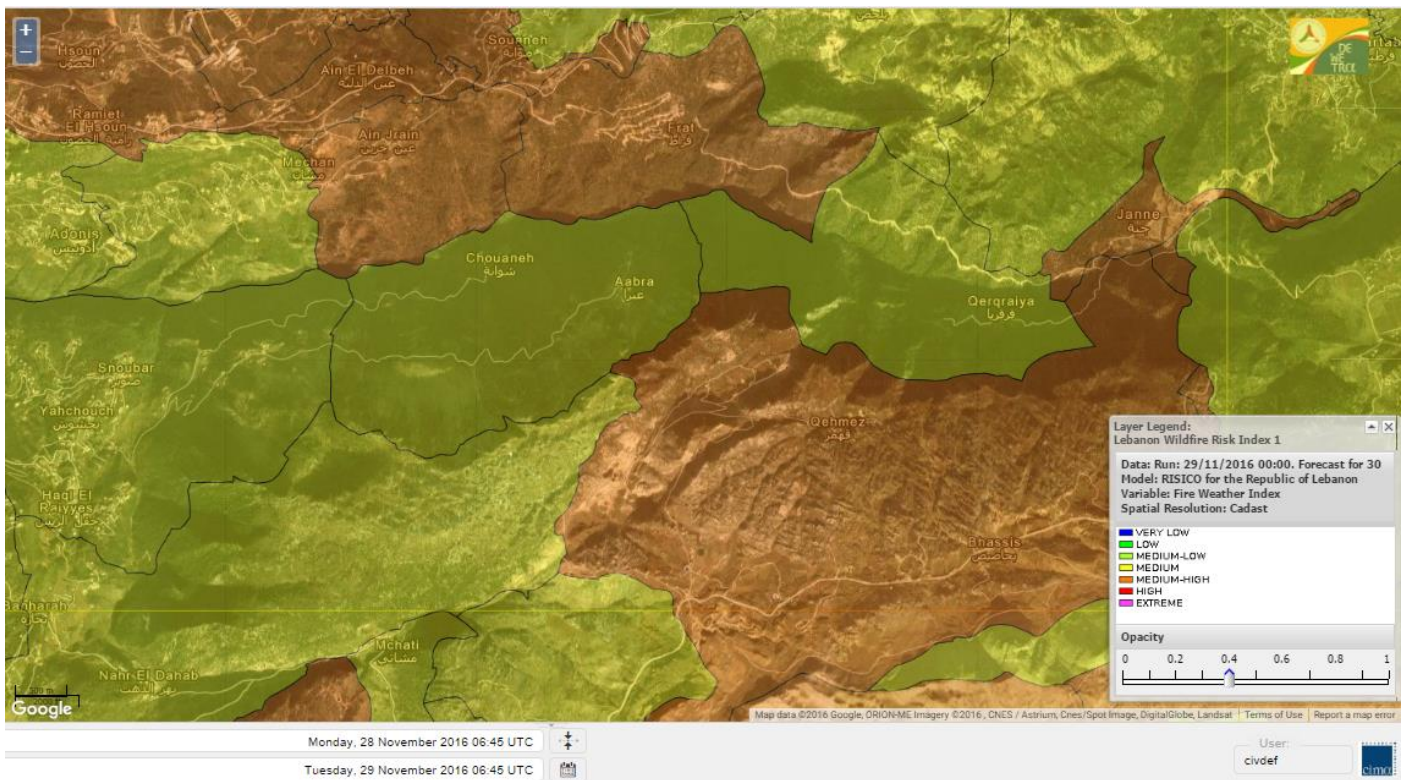

Jabal Moussa Reserve Forecast for 30 November 2016