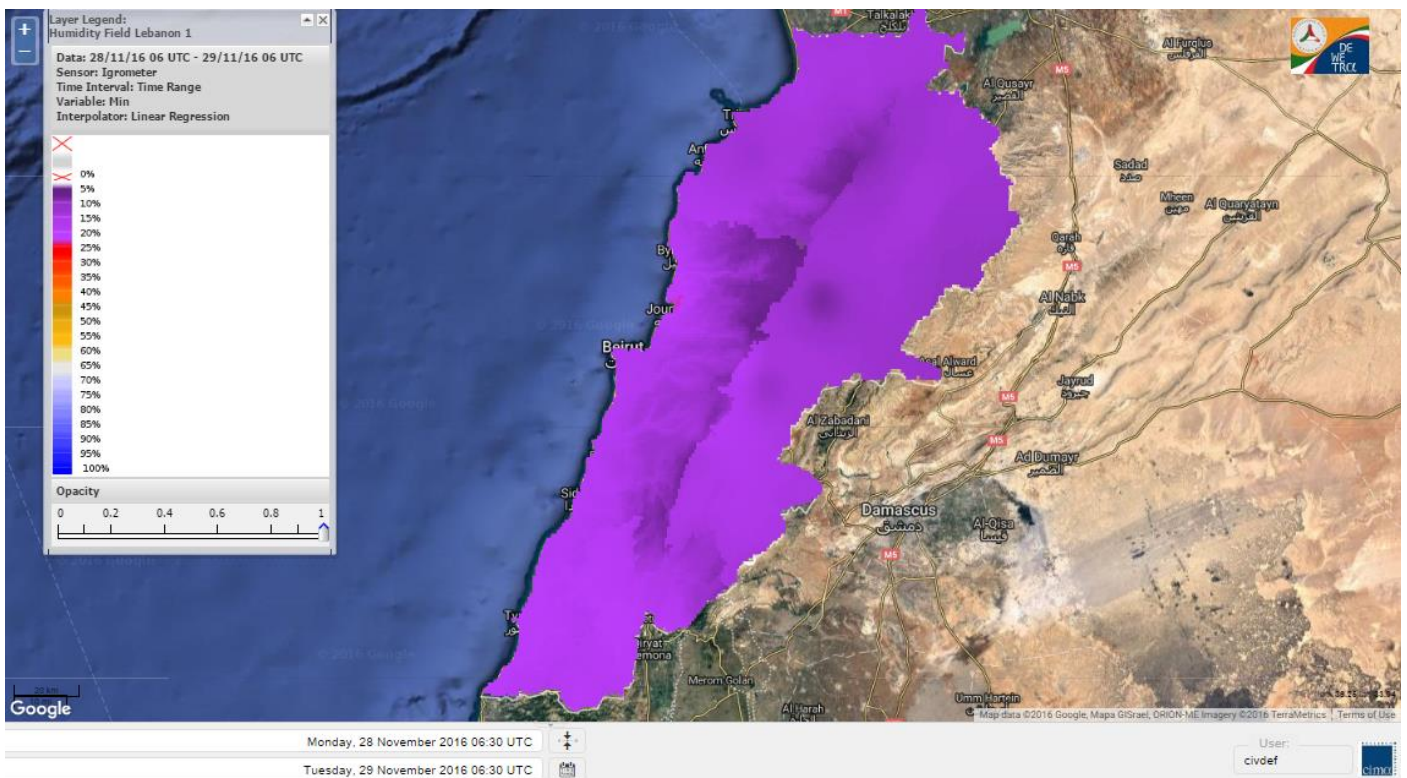

Lebanon humidity for 29 November 2016