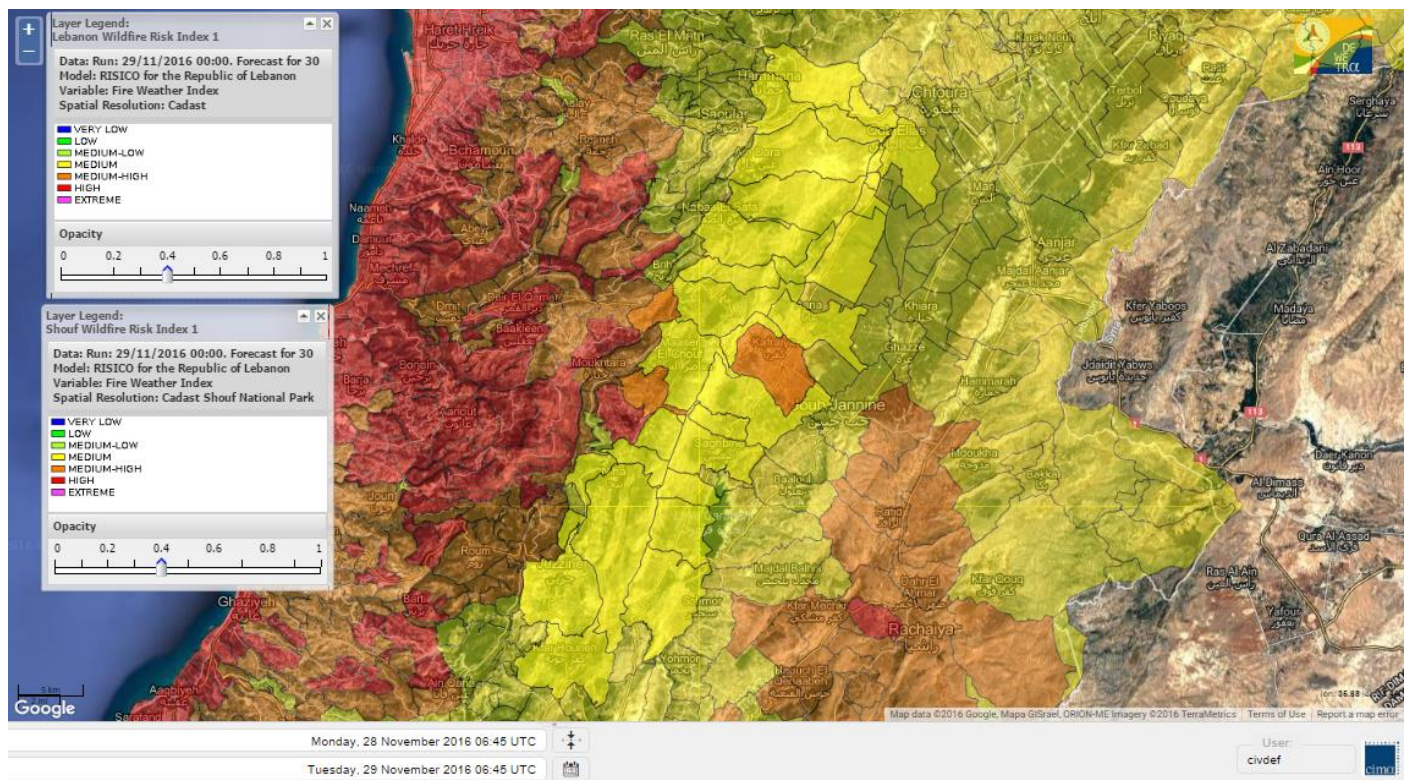

Shouf Biosphere Reserve Forecast for 30 November 2016