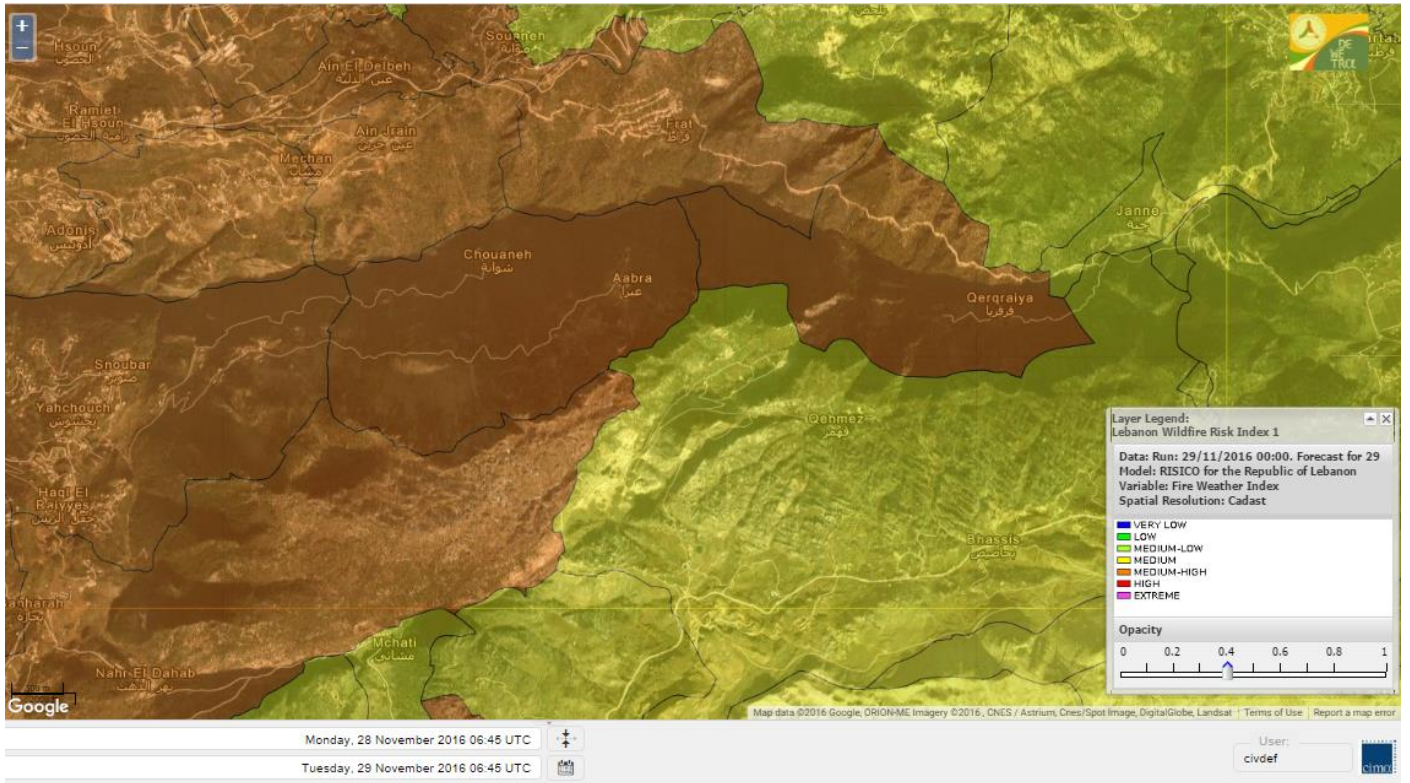

Lebanon for 1 December 2016

Shouf Biosphere Reserve Forecast for 29 November 2016

Shouf Biosphere Reserve Forecast for 30 November 2016

Shouf Biosphere Reserve Forecast for 1 December 2016

Jabal Moussa Reserve Forecast for 29 November 2016