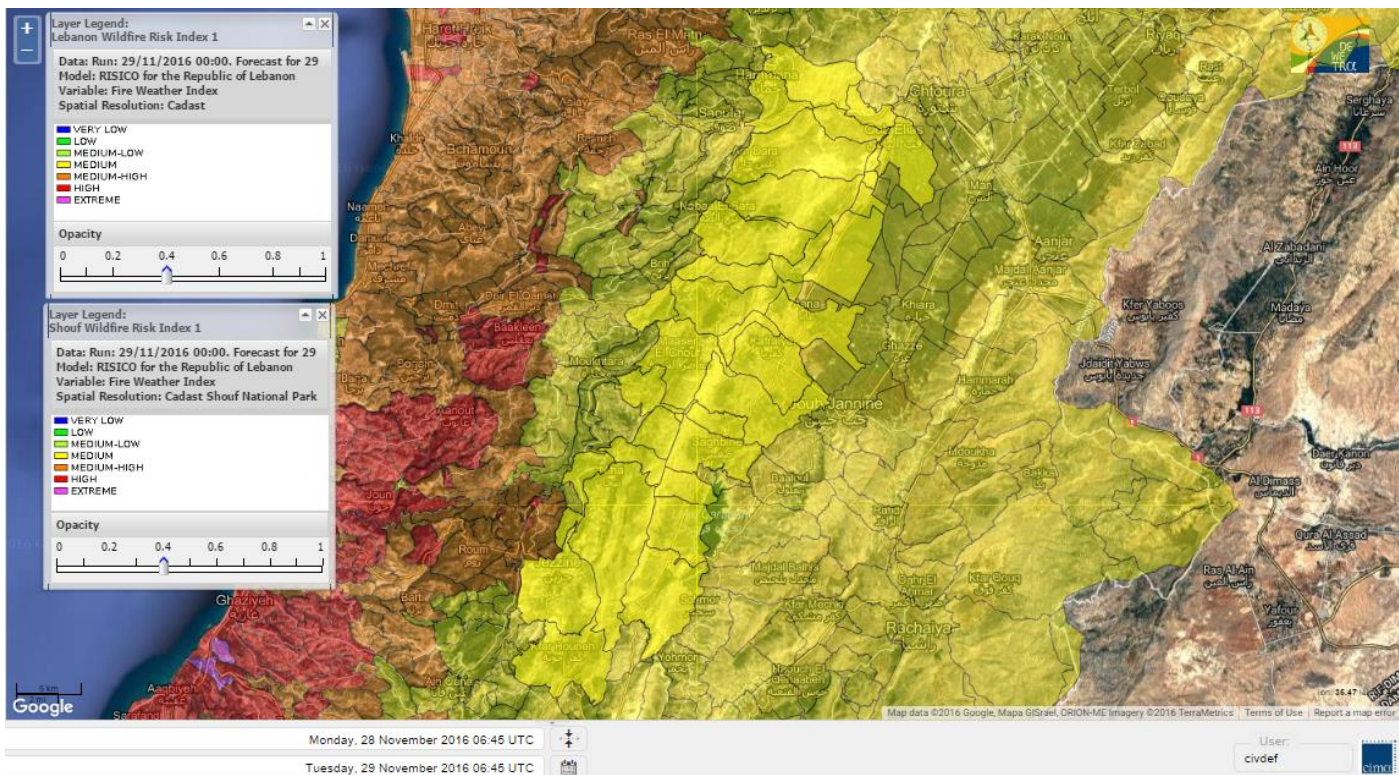

Shouf Biosphere Reserve Forecast for 29 November 2016