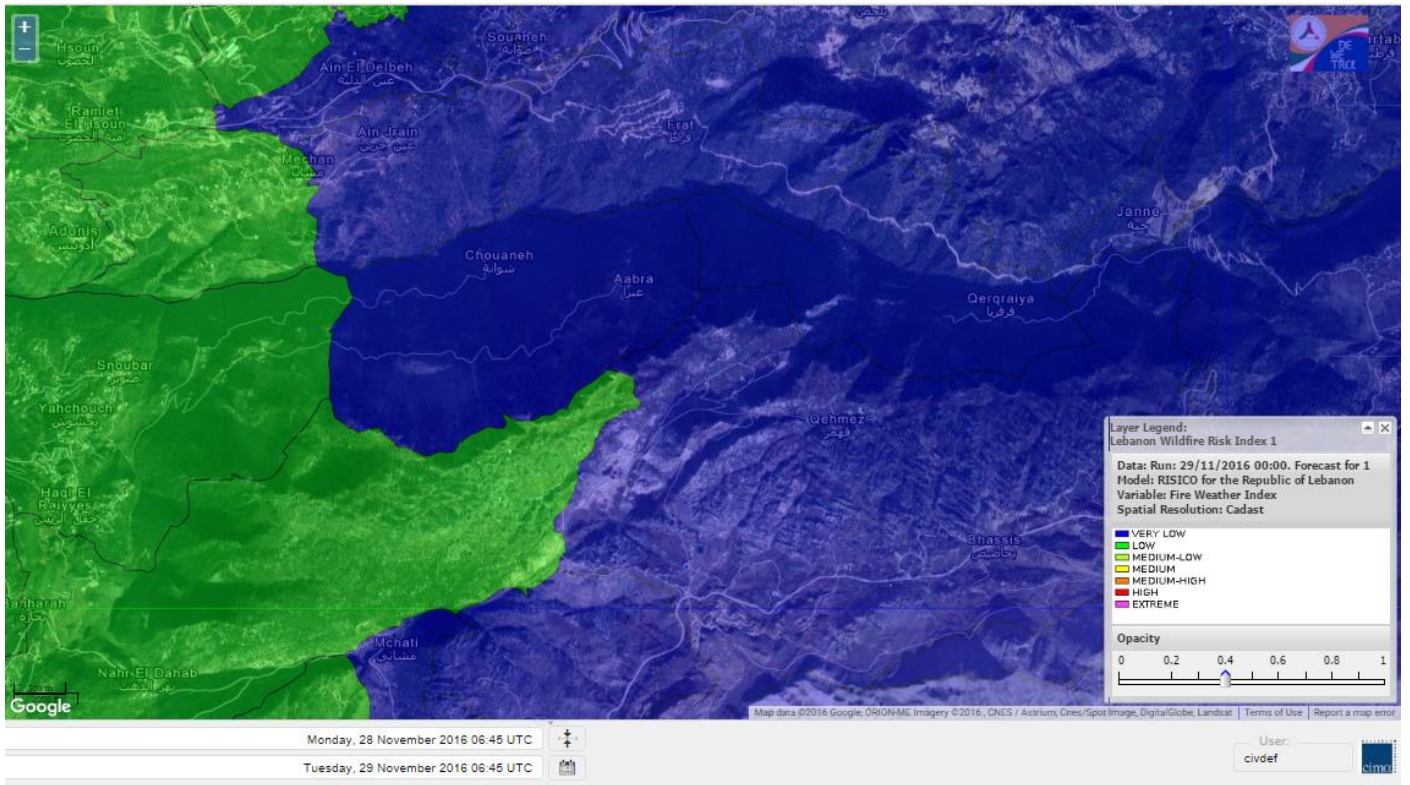

Jabal Moussa Reserve Forecast for 1 December 2016