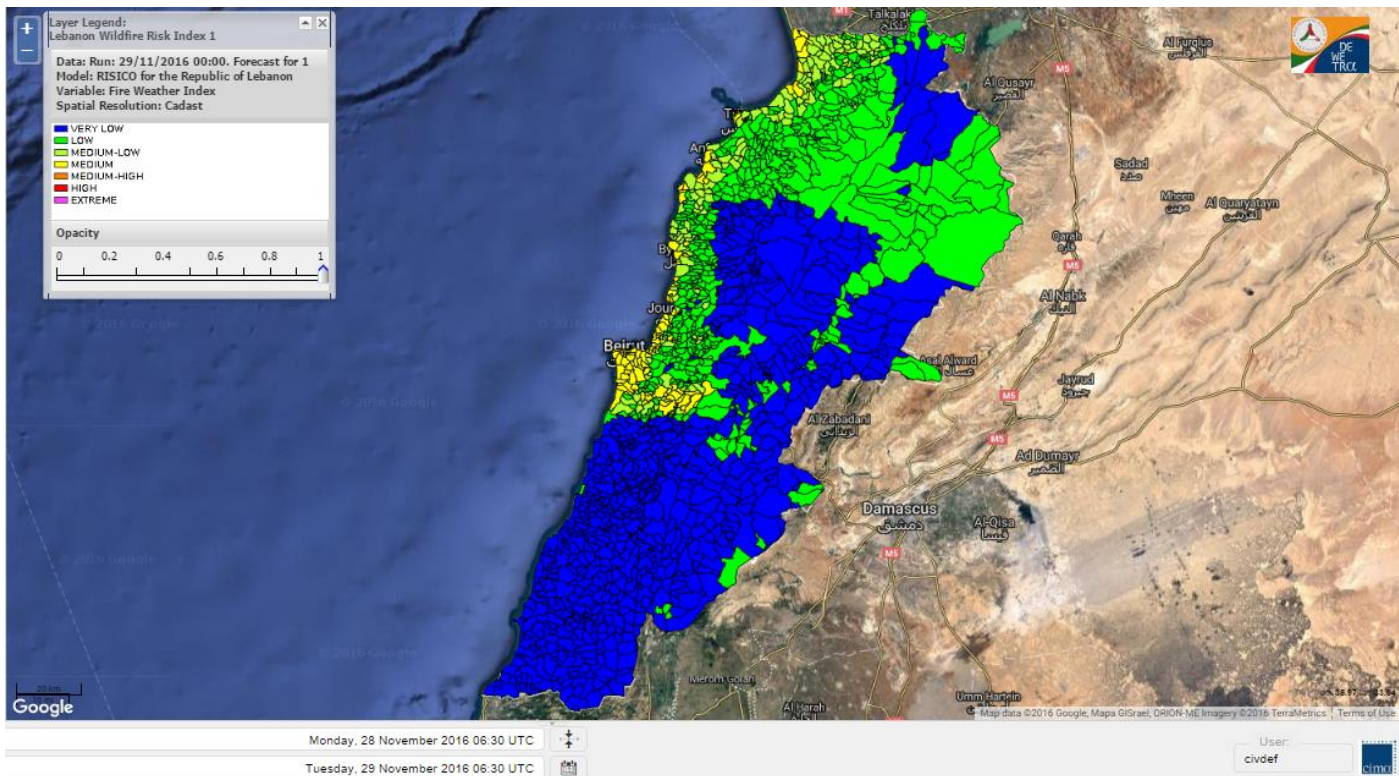

Lebanon for 1 December 2016