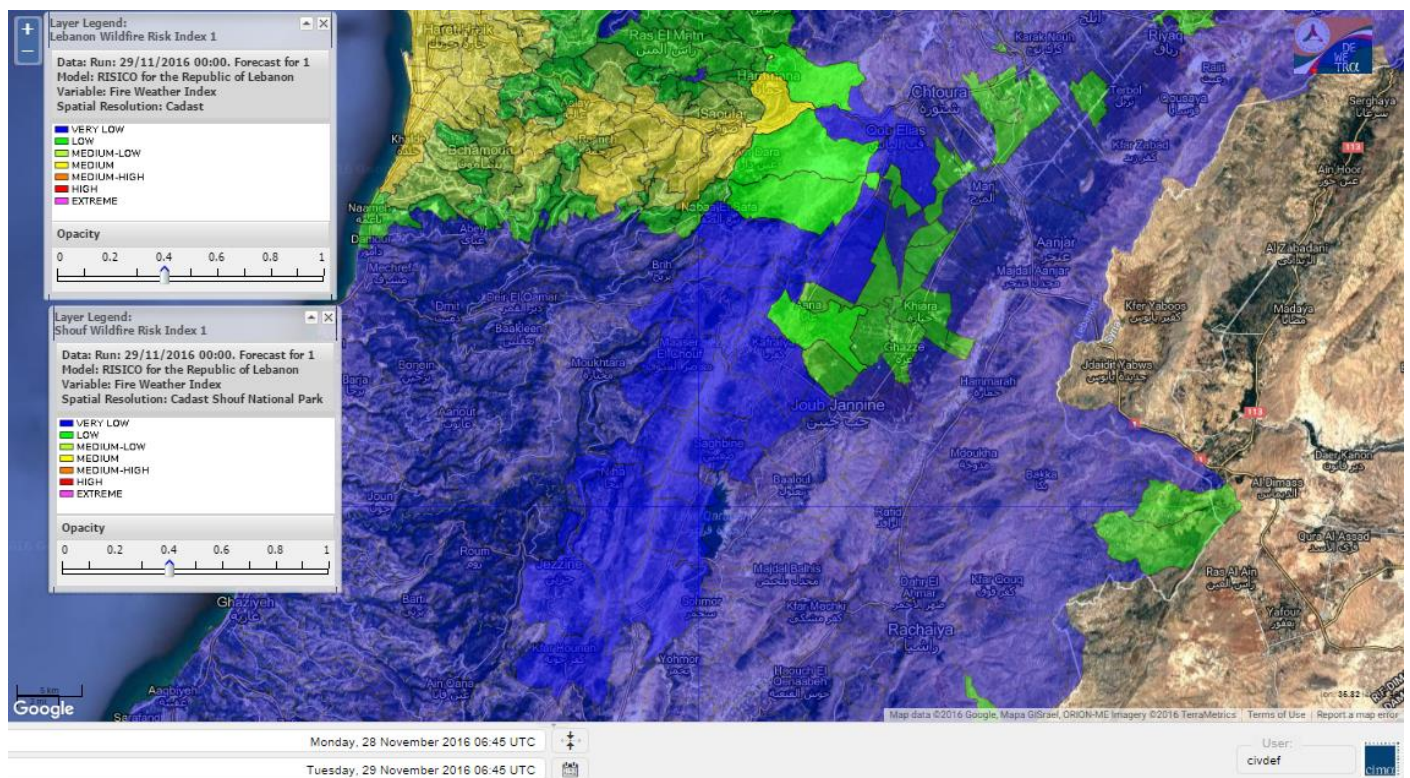

Lebanon for 1 December 2016

Shouf Biosphere Reserve Forecast for 29 November 2016

Shouf Biosphere Reserve Forecast for 30 November 2016

Shouf Biosphere Reserve Forecast for 1 December 2016

Jabal Moussa Reserve Forecast for 29 November 2016