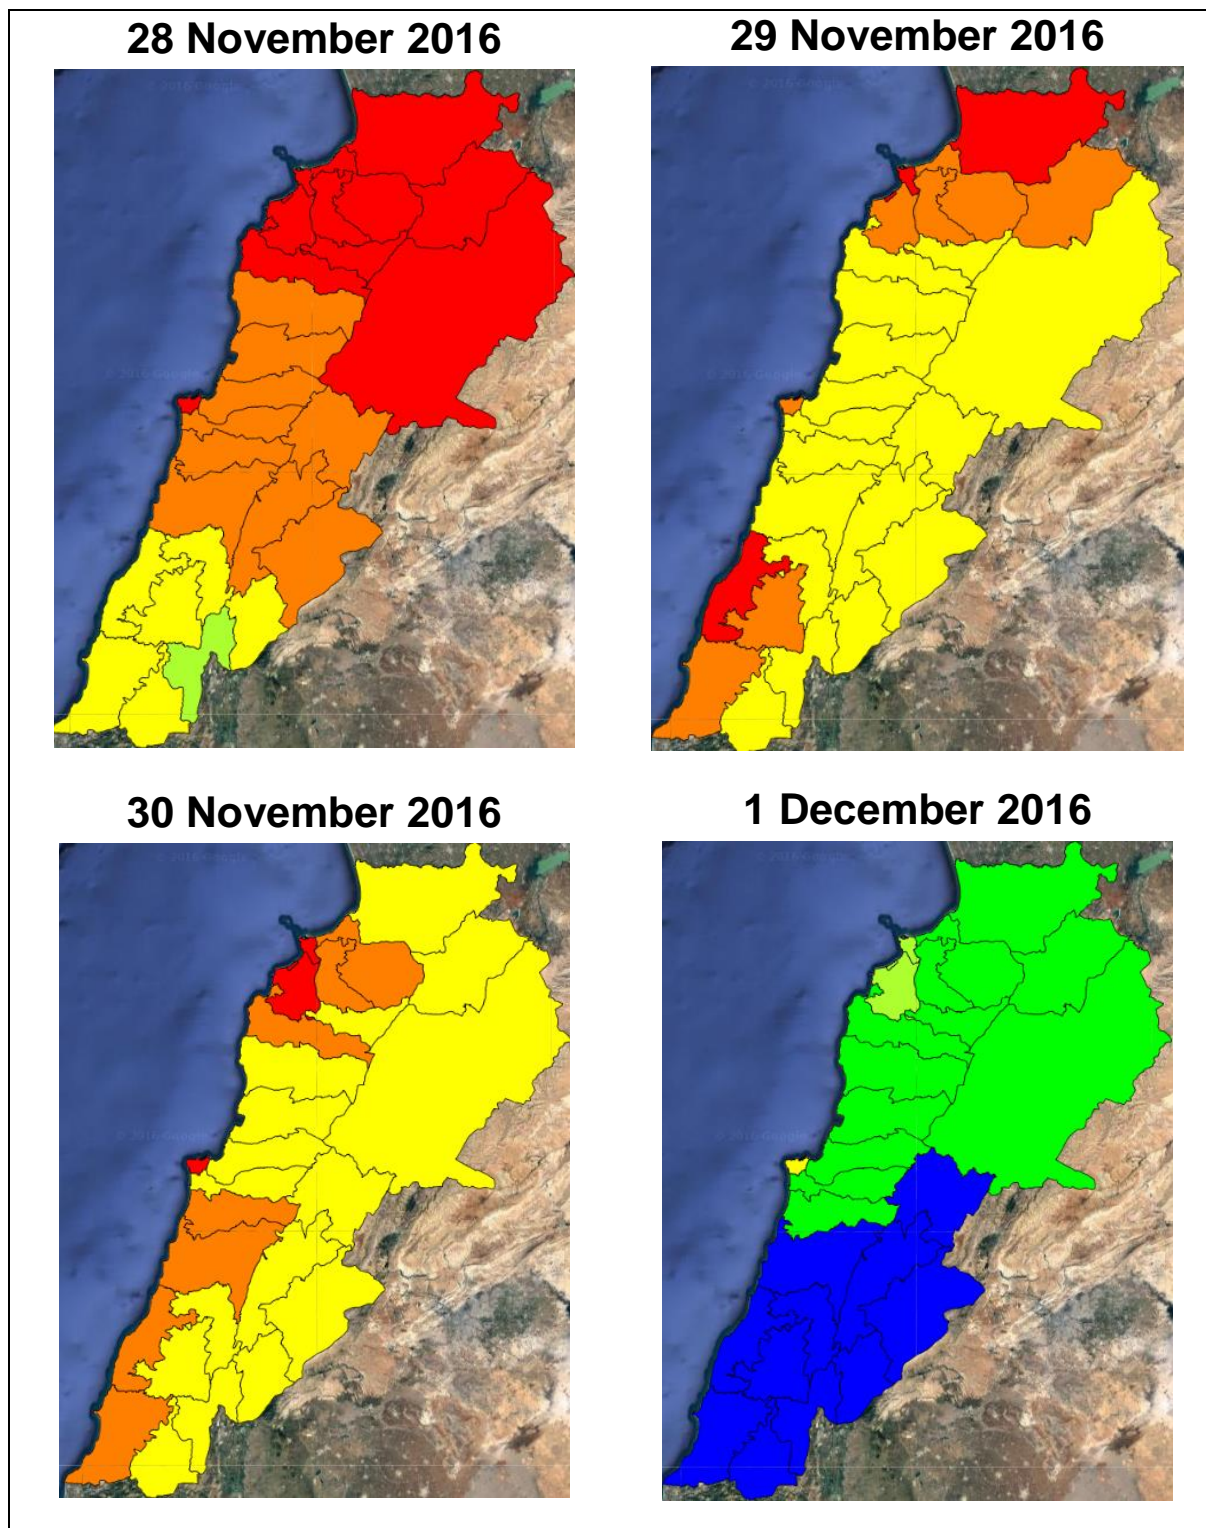

FIRE RISK INDEX

Layer Legend:
Lebanon Wildfire Risk Index 1

Data: Run: 29/11/2016 00:00. Forecast for 29
Model: RISICO for the Republic of Lebanon
Variable: Fire Weather Index
Spatial Resolution: Caza

- VERY LOW
- LOW
- MEDIUM-LOW
- MEDIUM
- MEDIUM-HIGH
- HIGH
- EXTREME