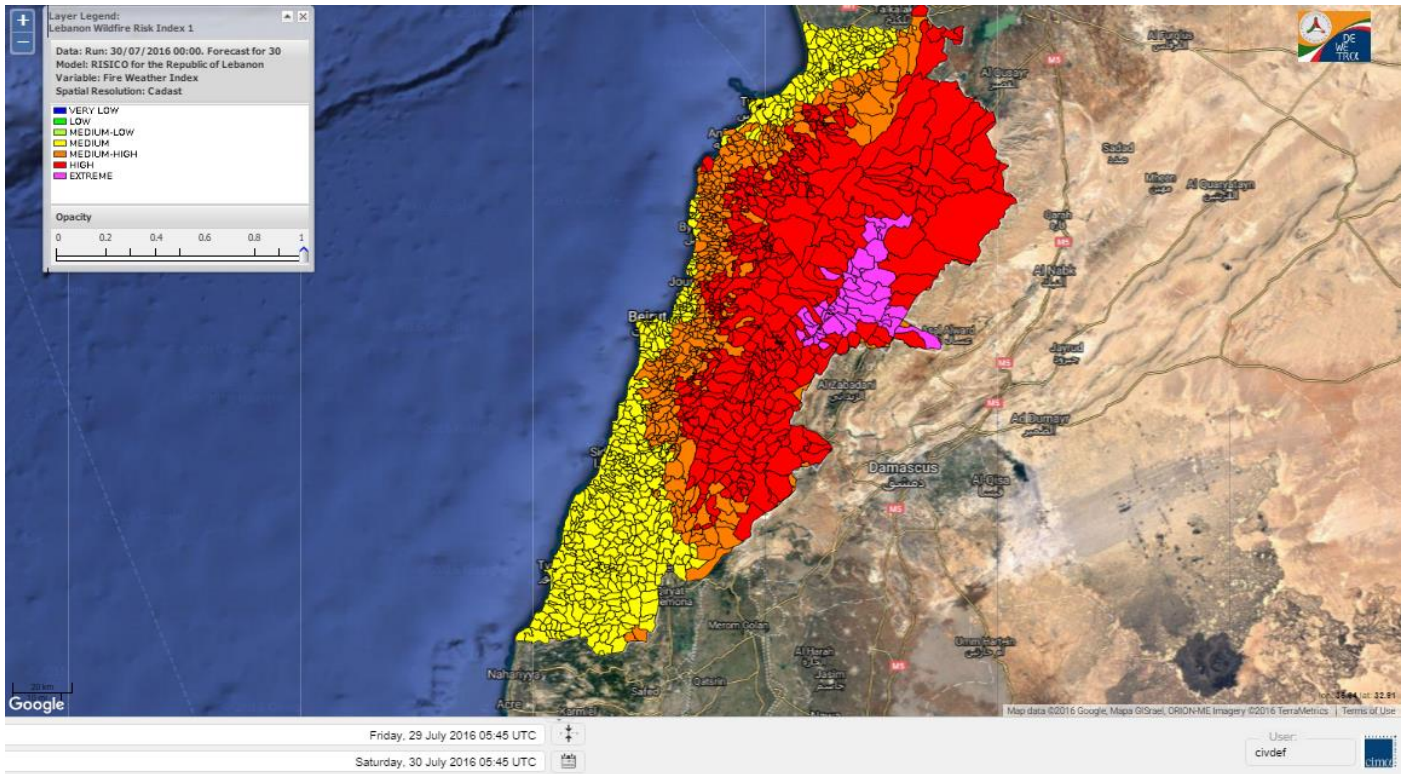

Lebanon for 30 July 2016