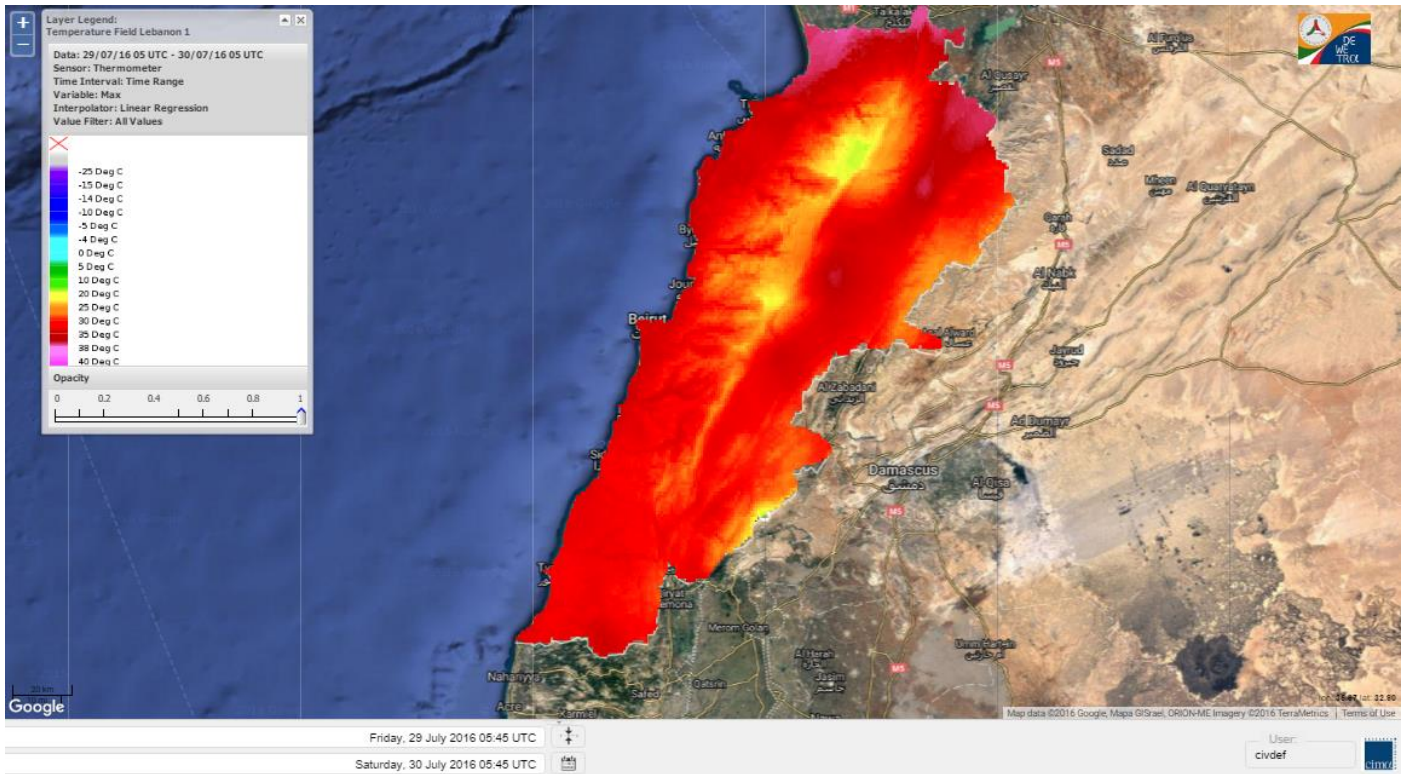

Lebanon temperature for 30 July 2016