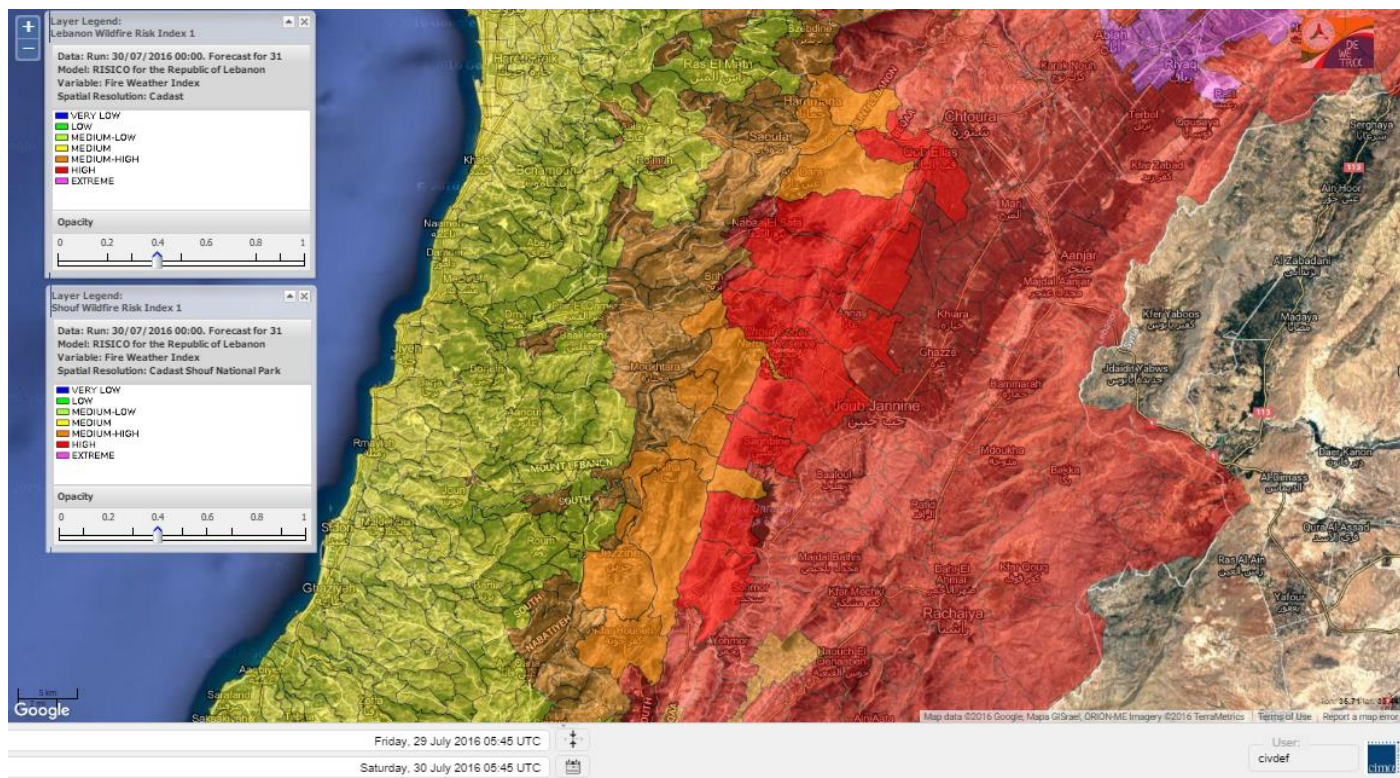

Shouf Biosphere Reserve Forecast for 31 July 2016