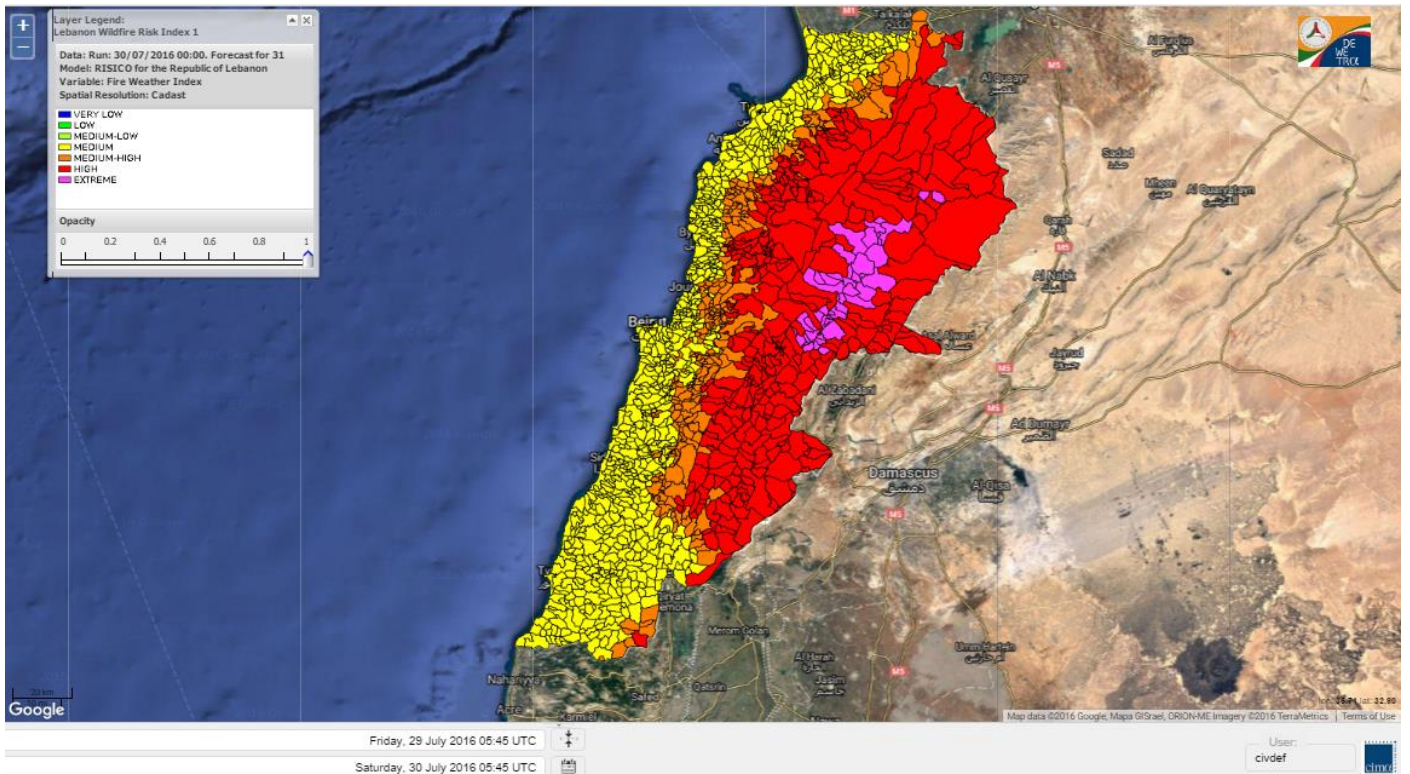

Lebanon for 31 July 2016