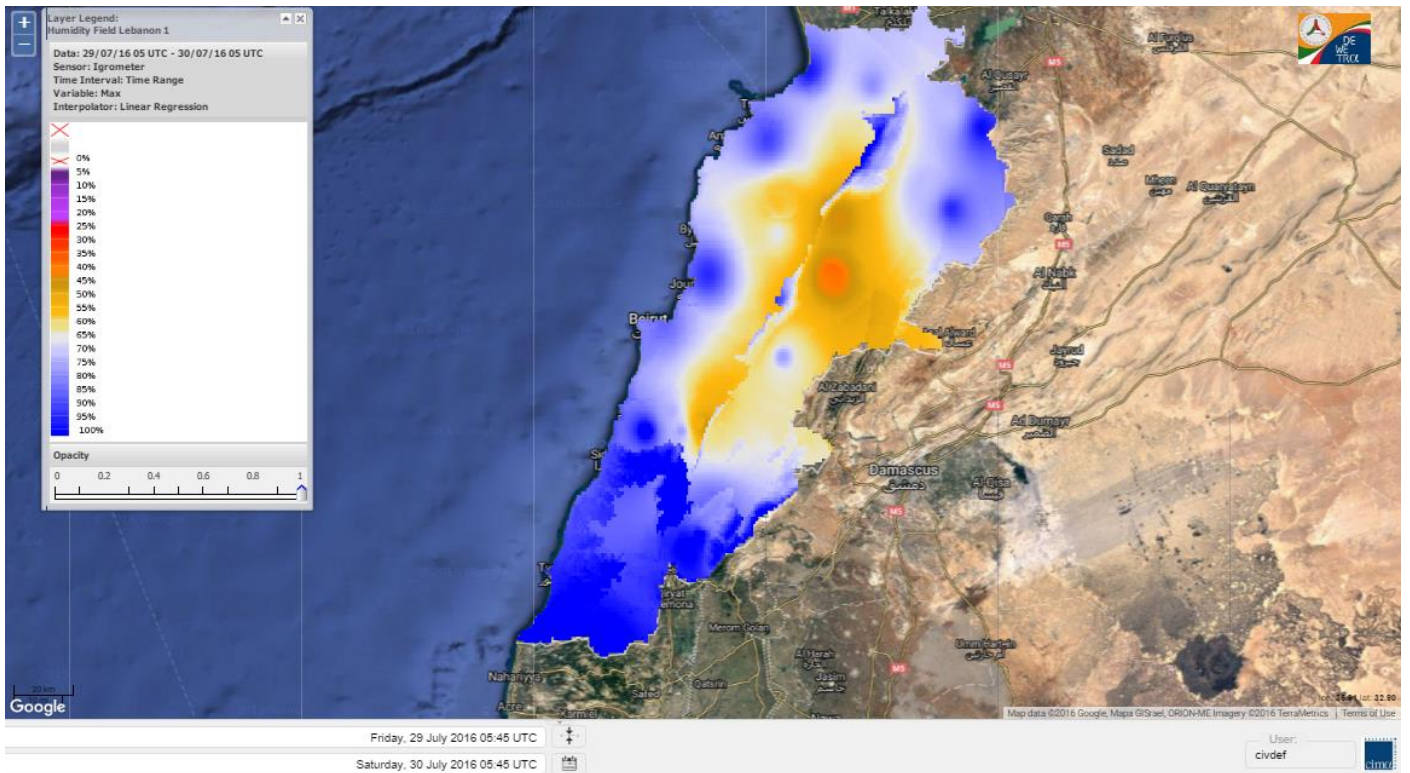

Lebanon humidity for 30 July 2016