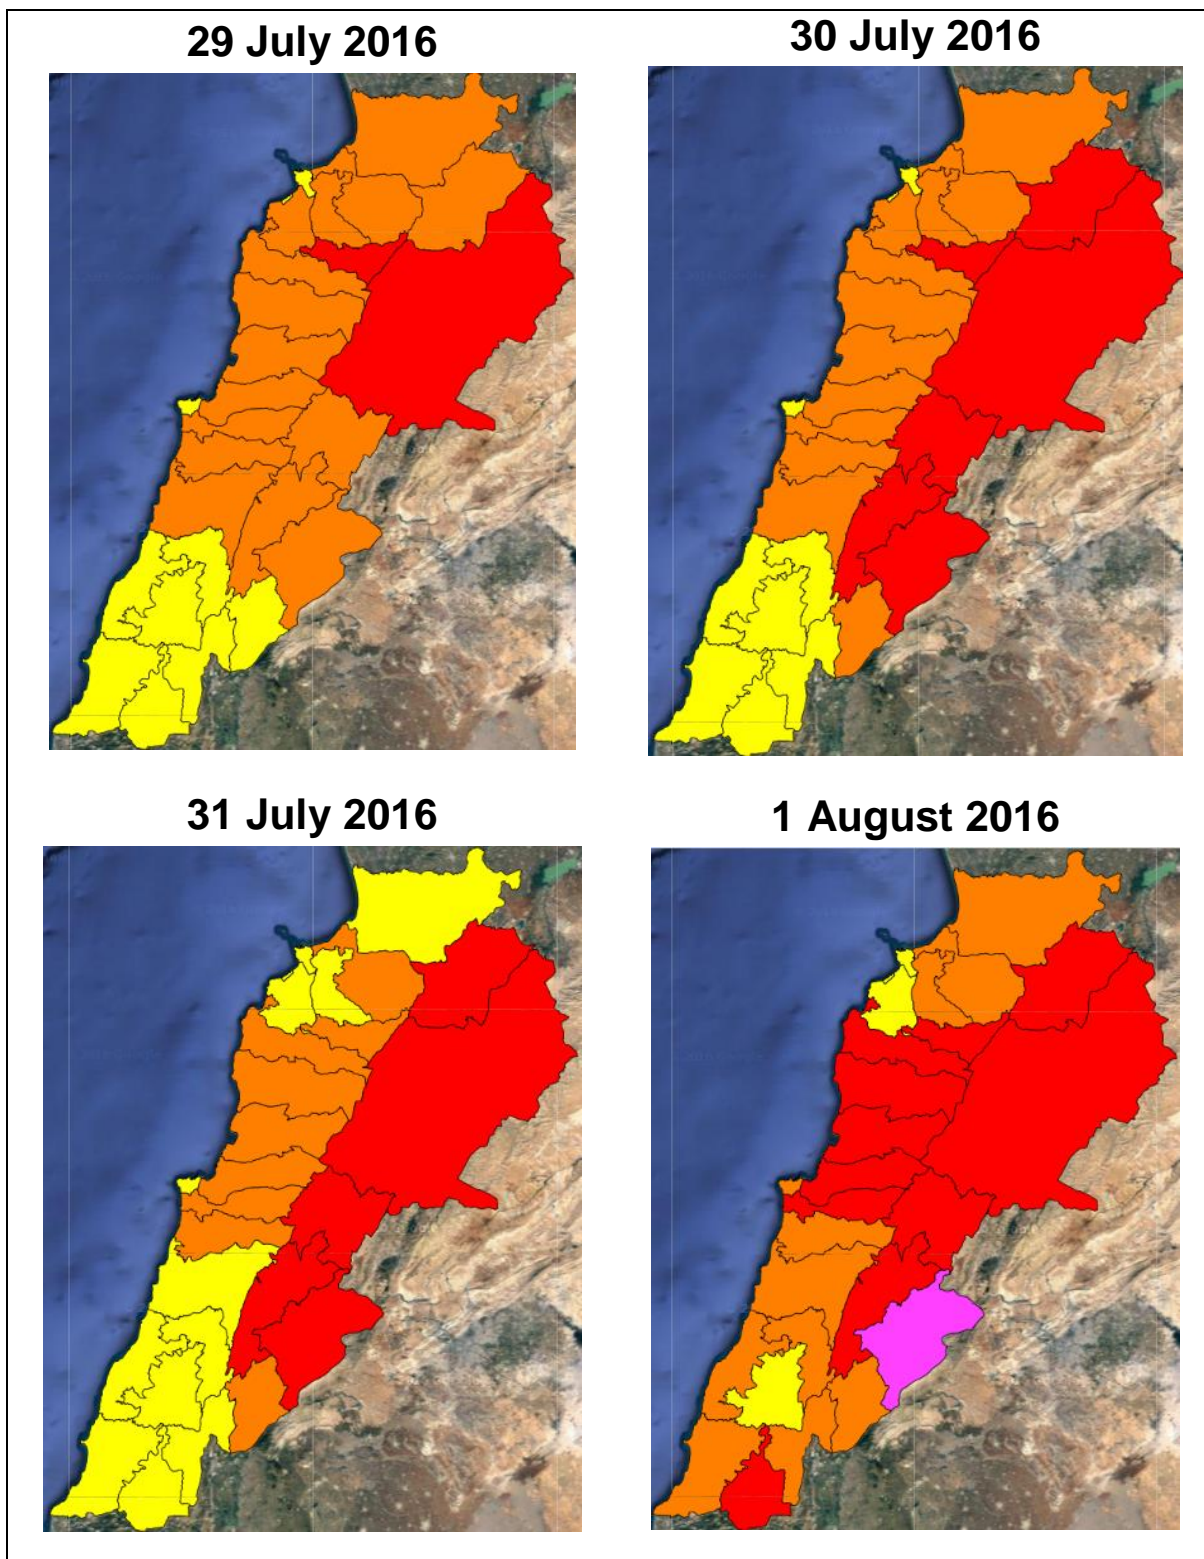

FIRE RISK INDEX

Layer Legend:
Lebanon Wildfire Risk Index 1

Data: Run: 30/07/2016 00:00. Forecast for 30
Model: RISICO for the Republic of Lebanon
Variable: Fire Weather Index
Spatial Resolution: Caza

- VERY LOW
- LOW
- MEDIUM-LOW
- MEDIUM
- MEDIUM-HIGH
- HIGH
- EXTREME