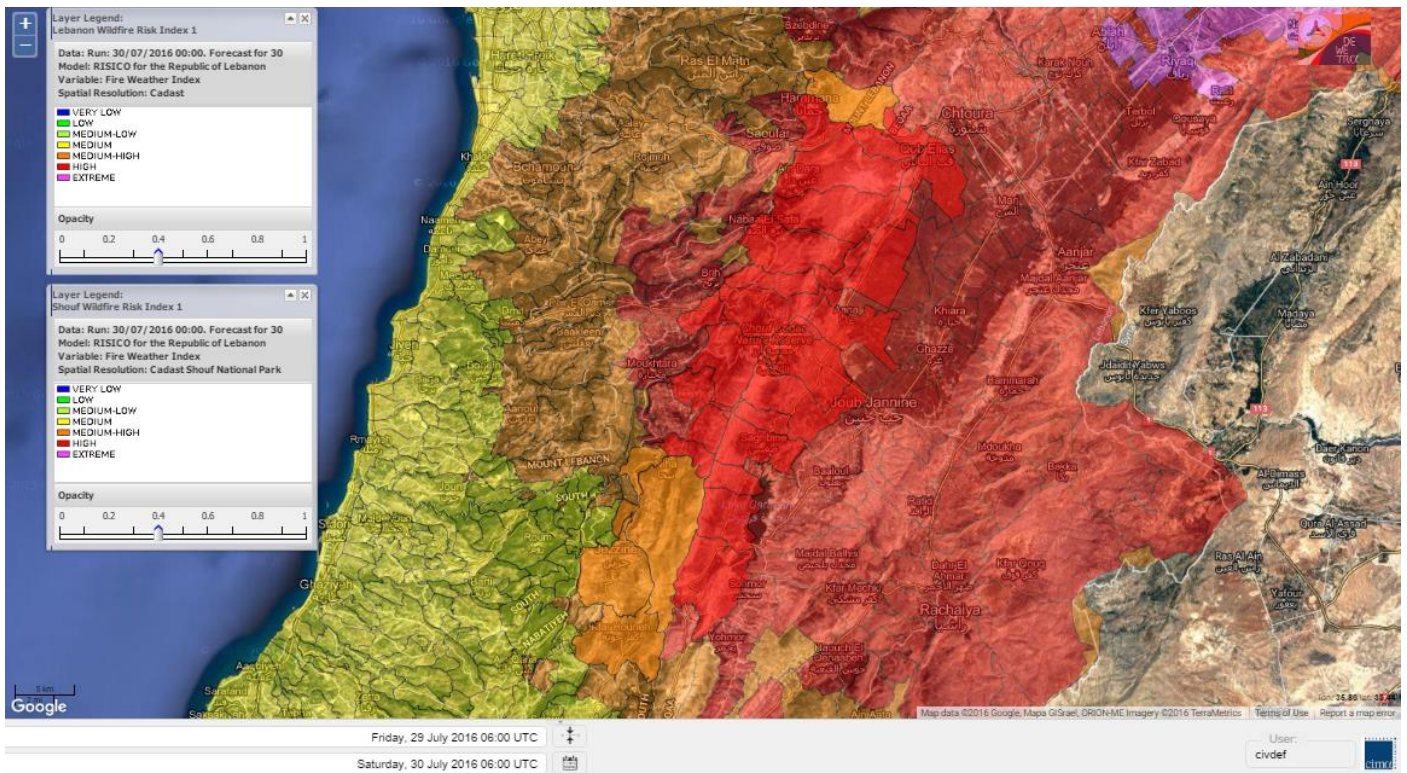

Shouf Biosphere Reserve Forecast for 30 July 2016