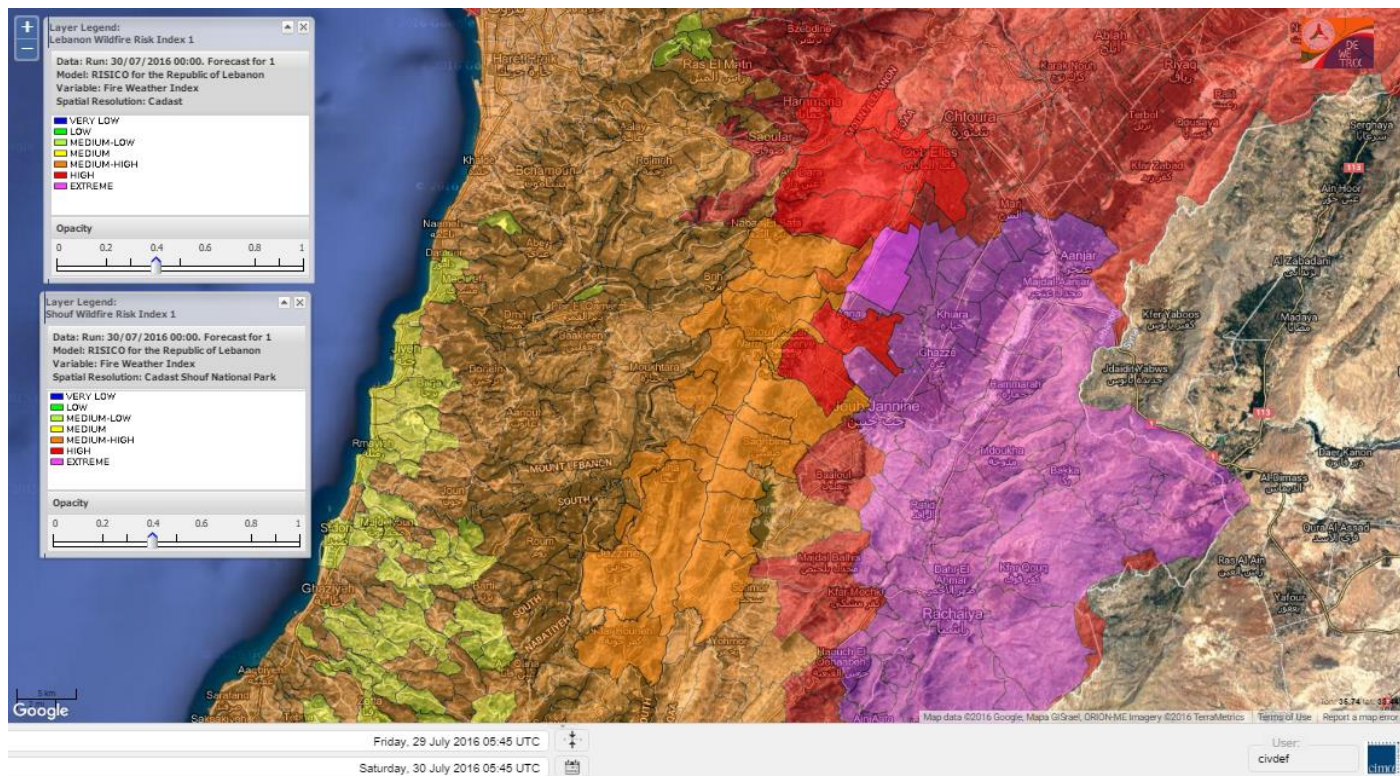

Shouf Biosphere Reserve Forecast for 1 August 2016