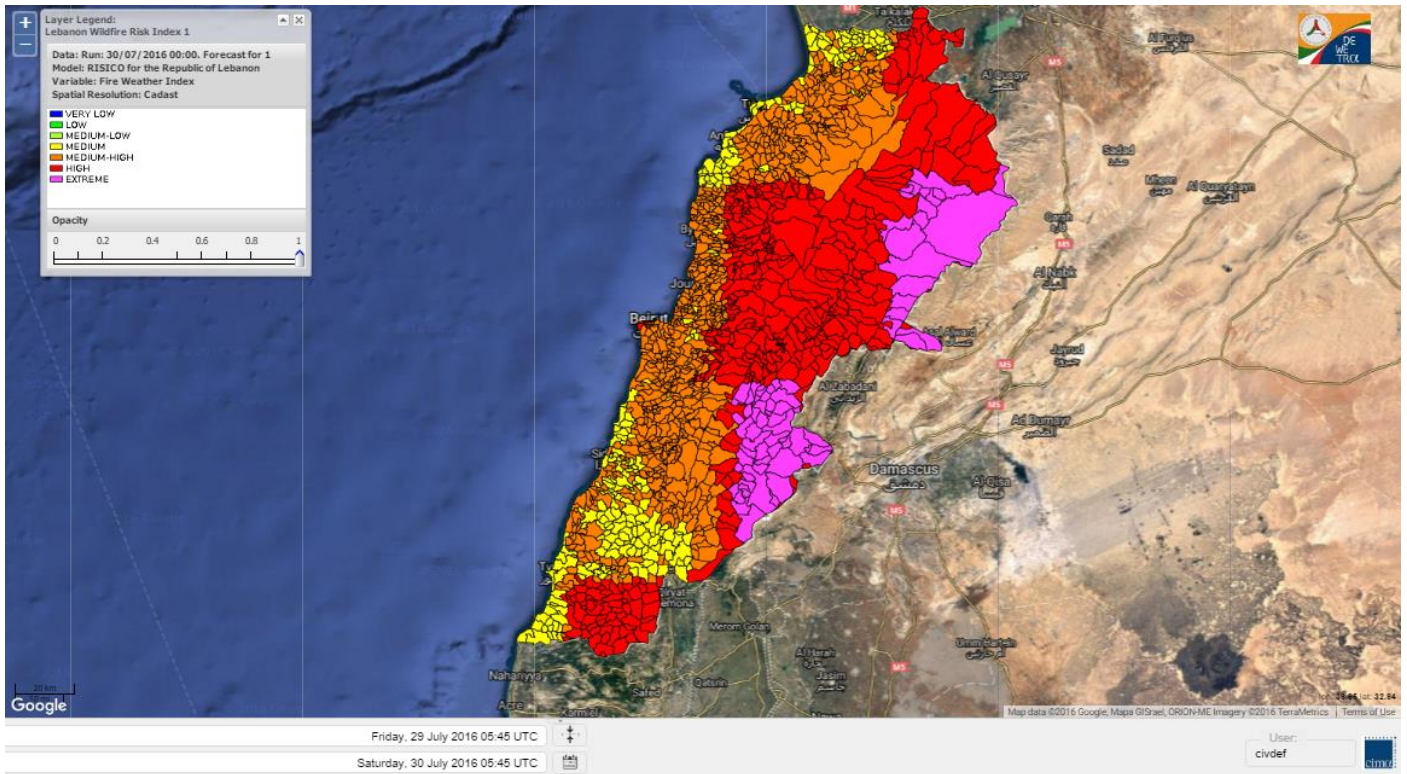

Lebanon for 1 August 2016