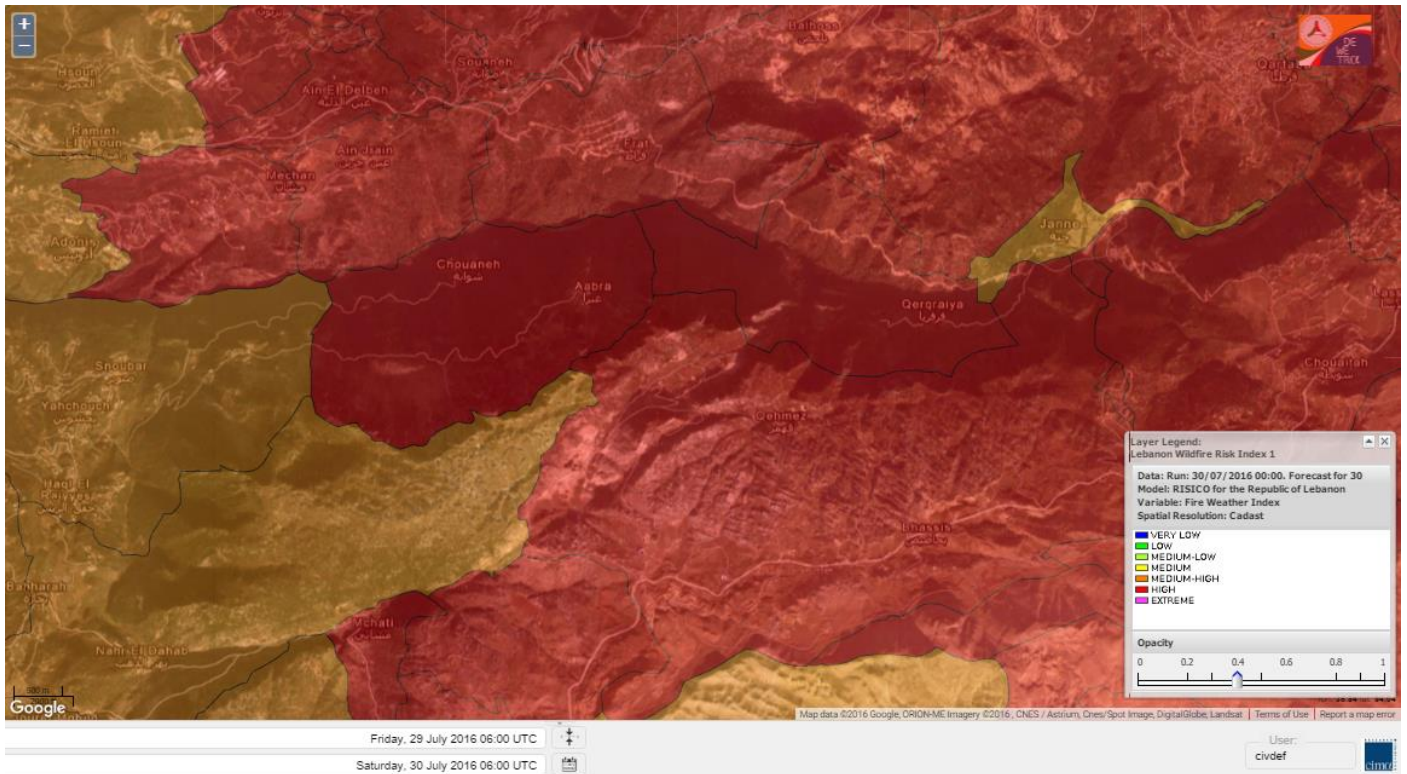

Jabal Moussa Reserve Forecast for 30 July 2016