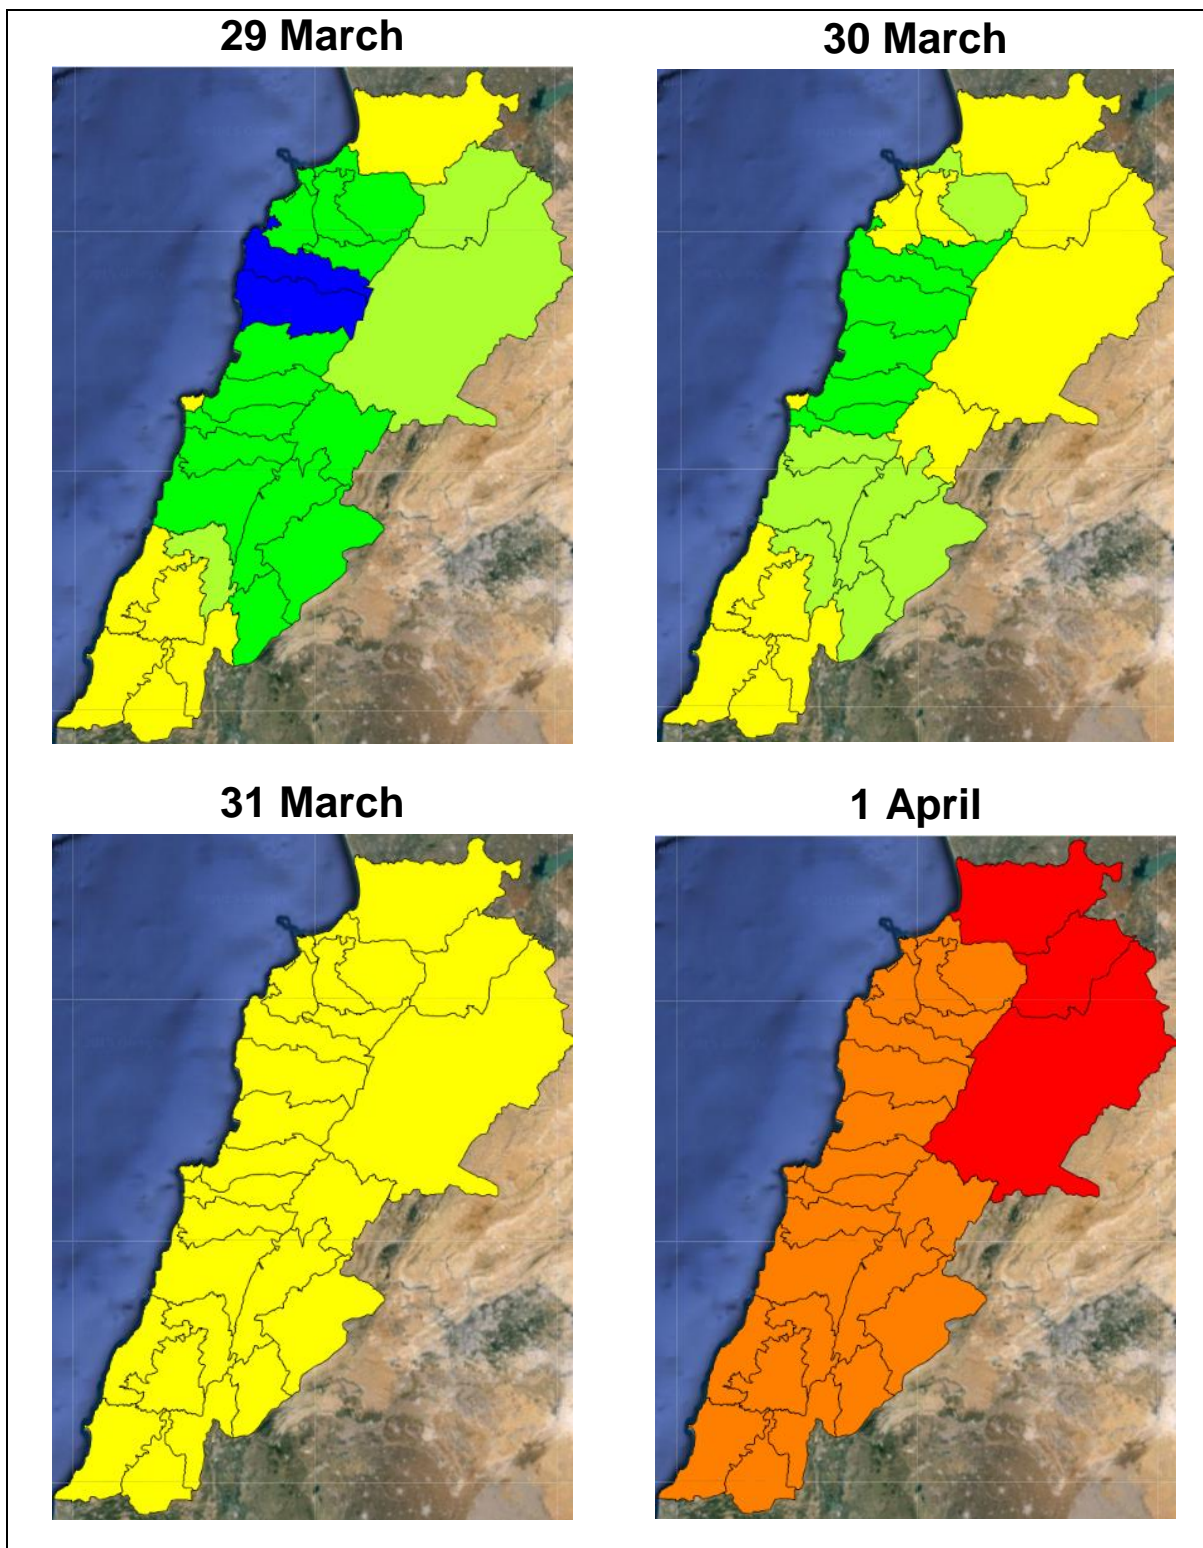

FIRE RISK INDEX

Layer Legend:
Lebanon Wildfire Risk Index 1

Data: Run: 30/03/2016 00:00. Forecast for 30
Model: RISICO for the Republic of Lebanon
Variable: Fire Weather Index
Spatial Resolution: Caza

- VERY LOW
- LOW
- MEDIUM-LOW
- MEDIUM
- MEDIUM-HIGH
- HIGH
- EXTREME