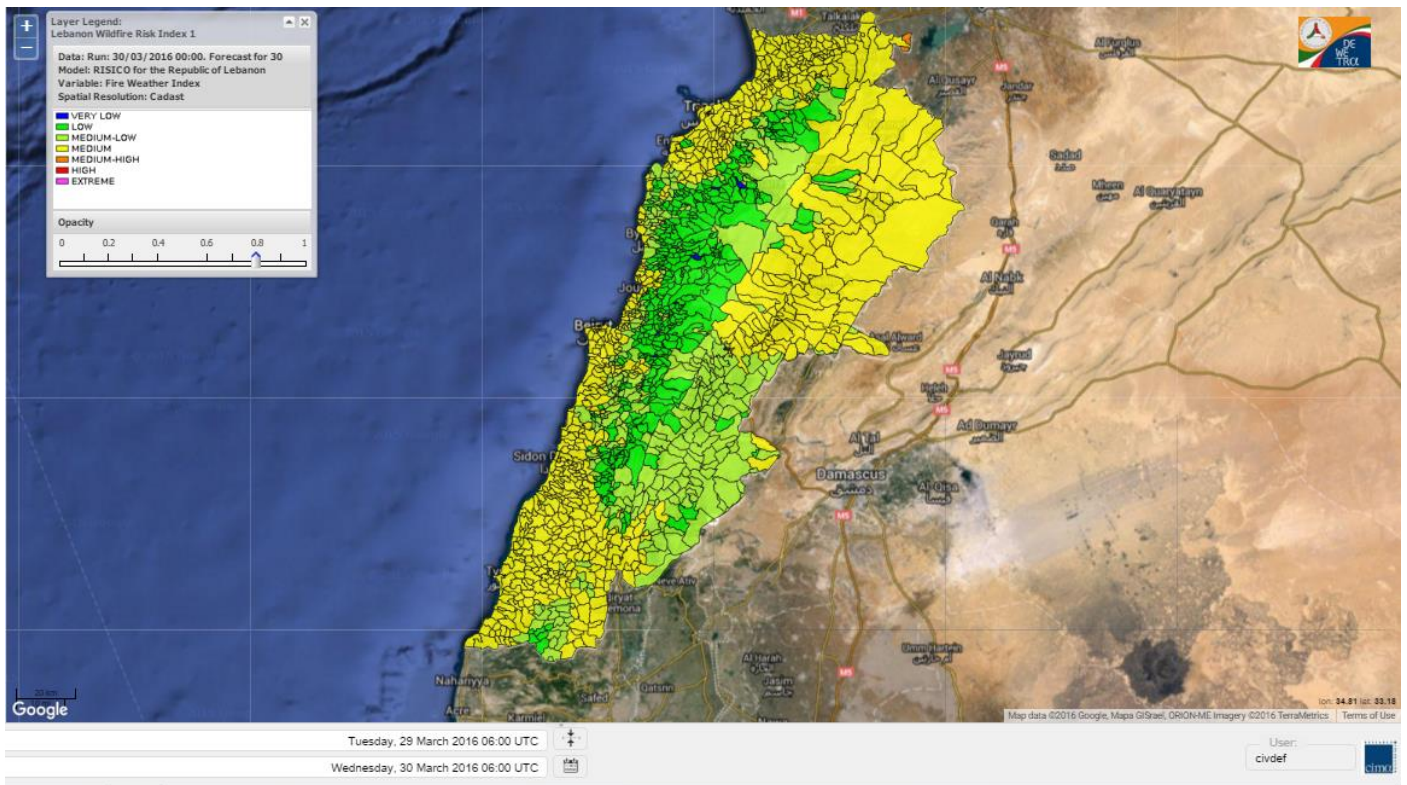

Lebanon for 30 March 2016