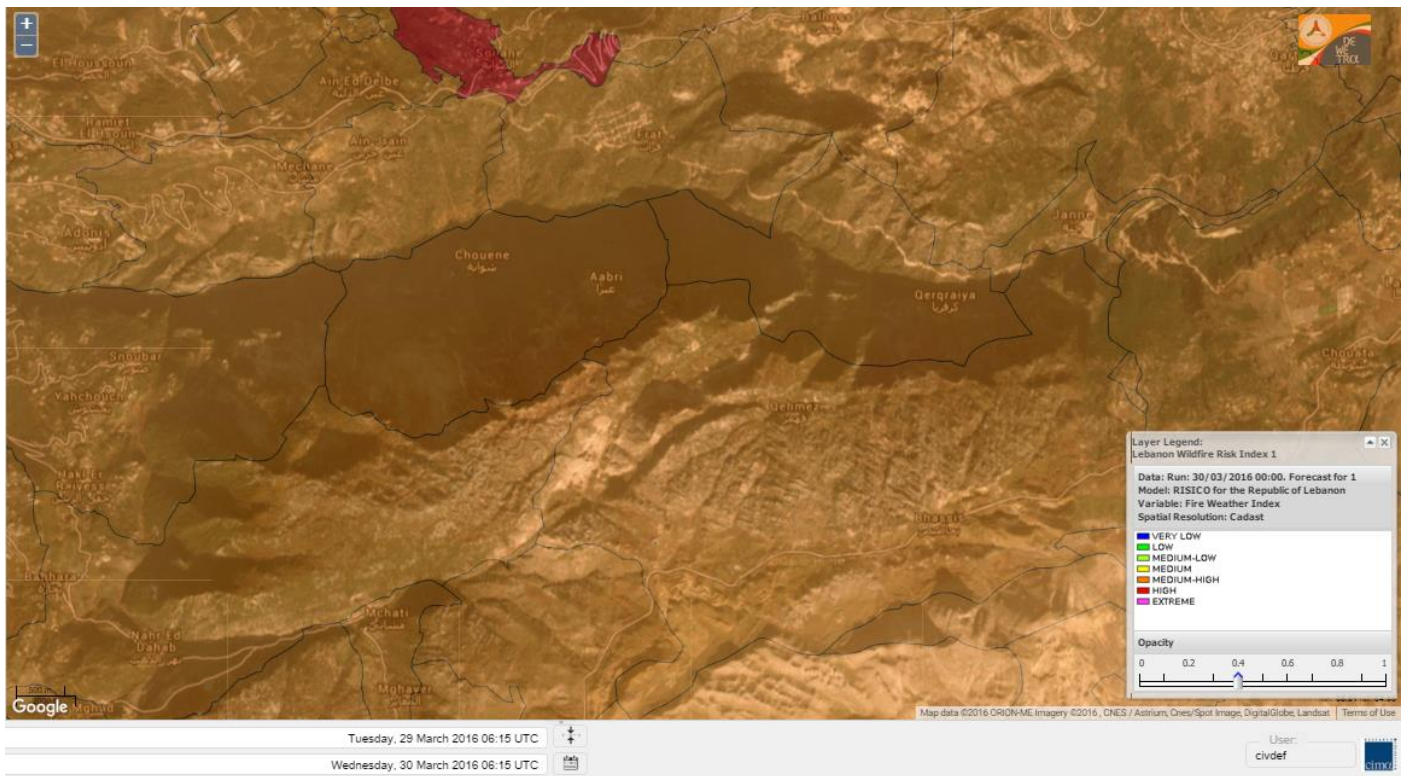

Shouf Biosphere Reserve Forecast for 1 April 2016

Jabal Moussa Reserve Forecast for 30 March 2016

Jabal Moussa Reserve Forecast for 31 March 2016

Jabal Moussa Reserve Forecast for 1 April 2016

Nord

Koura

Municipality	30-Mar	31-Mar	01-Apr	Municipality	30-Mar	31-Mar	01-Apr	Municipality	30-Mar	31-Mar	01-Apr
Aaba	M	M	H	Afsaddiq	M	M	H	Ain Ekrine	M	M	H
Amioun	M	M	H	Anfeh	M	M	MH	Badbhoun	M	M	H
Barghoun	M	M	MH	Barsa	M	M	H	Batroumine	M	M	H
Bdebba	M	M	H	Bechmizzine	M	M	H	Bednayet El-Koura	ML	M	MH
Bhabbouch El-Koura	M	M	H	Bkeftine	M	M	H	Bnehran	ML	M	H
Bqaiia El-Koura	M	M	MH	Bsarma	M	M	H	Btaaboura	M	M	H
Bttram	M	M	H	Btouratij	M	M	H	Bziza	M	M	H
Dar Beechtar	M	M	H	Dar Chmezzine	M	M	H	Deddeh	M	M	H
Deir El-Balamand	L	M	MH	Fih	M	M	H	Hraiche	M	M	H
Ijdaabrine	ML	M	MH	Kaftoun	M	M	H	Kefraya El-Koura	M	M	MH
Kfarakka	M	M	H	Kfarhata	ML	M	MH	Kfarhazir	M	M	H
Kfarkahel	M	M	H	Kfarsaroun	M	M	H	Kosba	M	M	H
Mejdel el-Koura	ML	M	MH	Nakhle	M	M	H	Qalhat	L	M	MH
Ras Masqa	M	M	H	Rechdibbine	M	M	H	Zakroun	M	M	MH
Zgharta El-Mtaouile	L	M	MH								