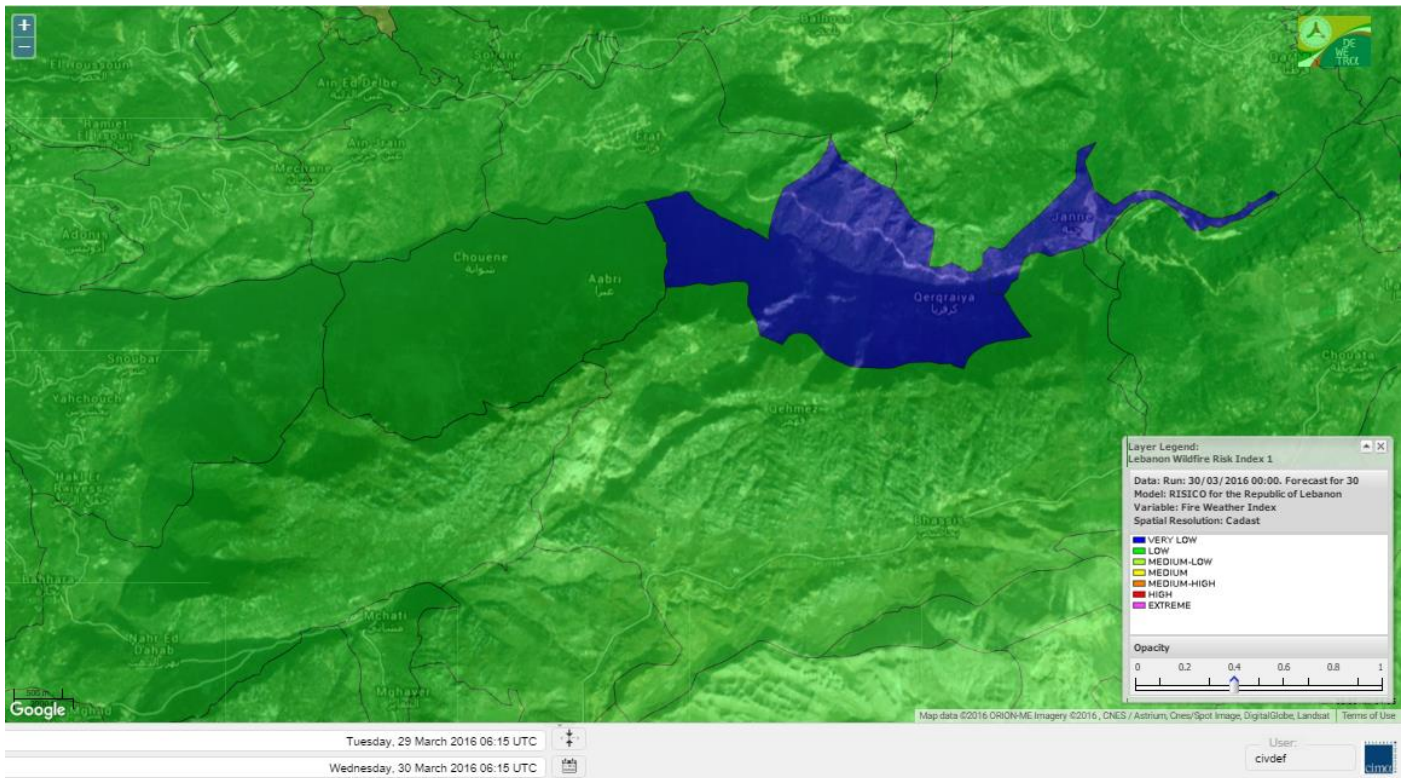

Jabal Moussa Reserve Forecast for 30 March 2016