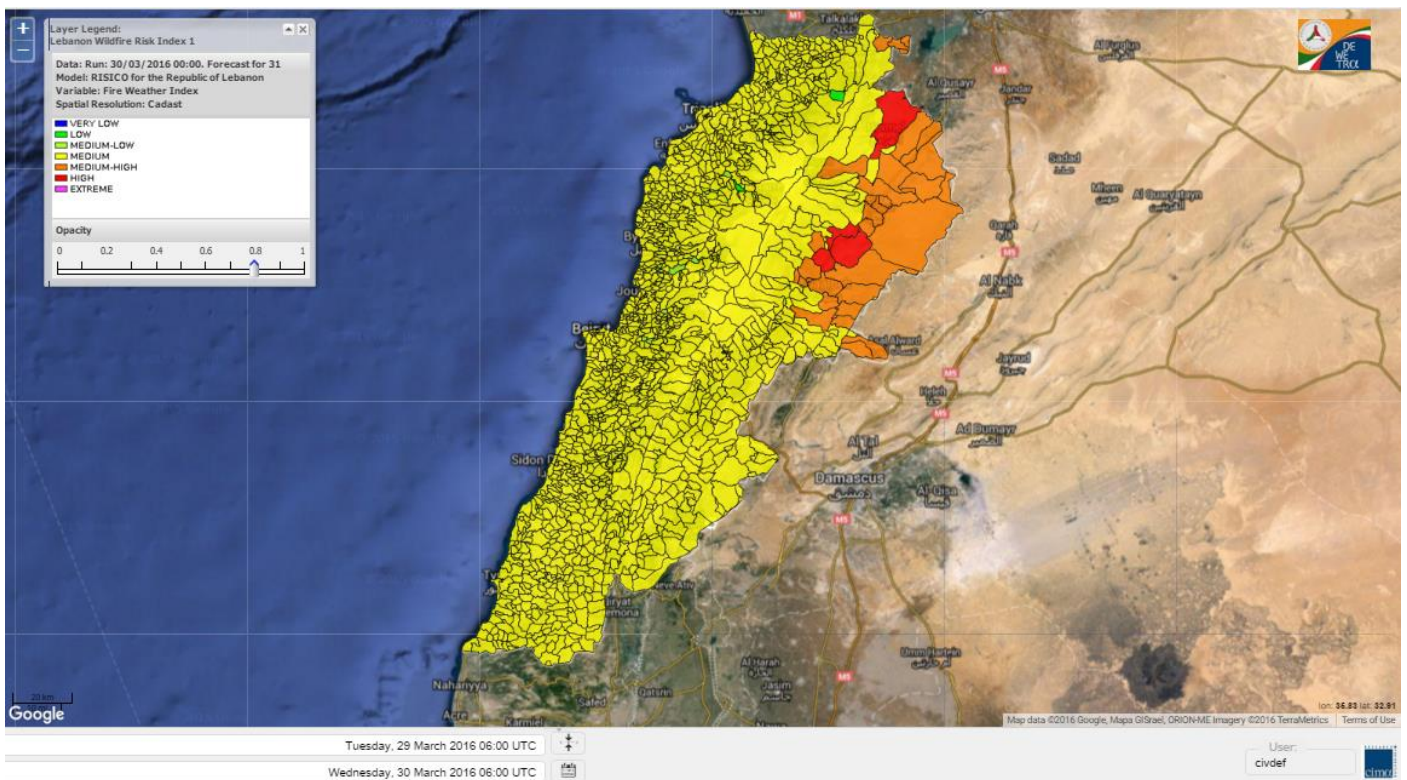

Lebanon for 31 March 2016