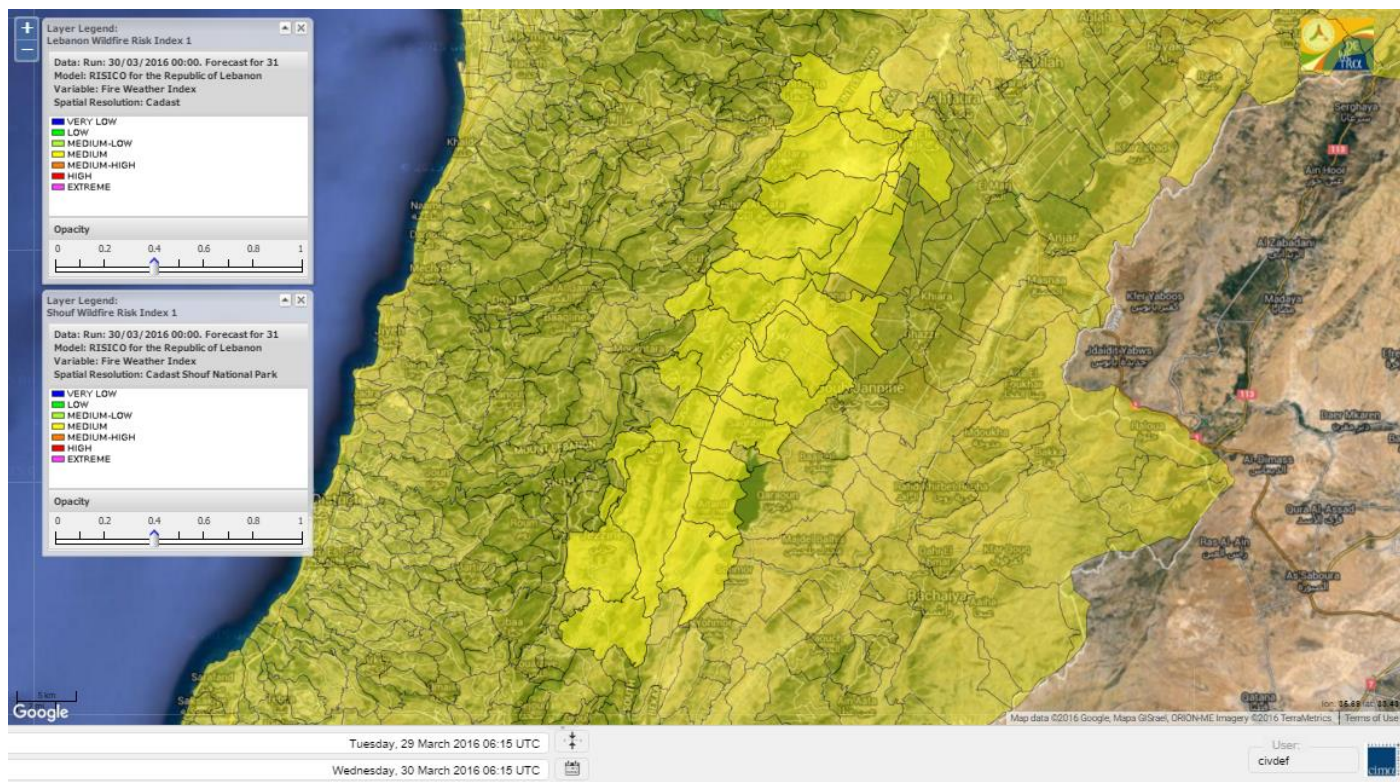

- VERY LOW
- LOW
- MEDIUM-LOW
- MEDIUM
- MEDIUM-HIGH
- HIGH
- EXTREME

Lebanon for 30 March 2016

Lebanon for 31 March 2016

Lebanon for 1 April 2016

Shouf Biosphere Reserve Forecast for 30 March 2016

Shouf Biosphere Reserve Forecast for 31 March 2016