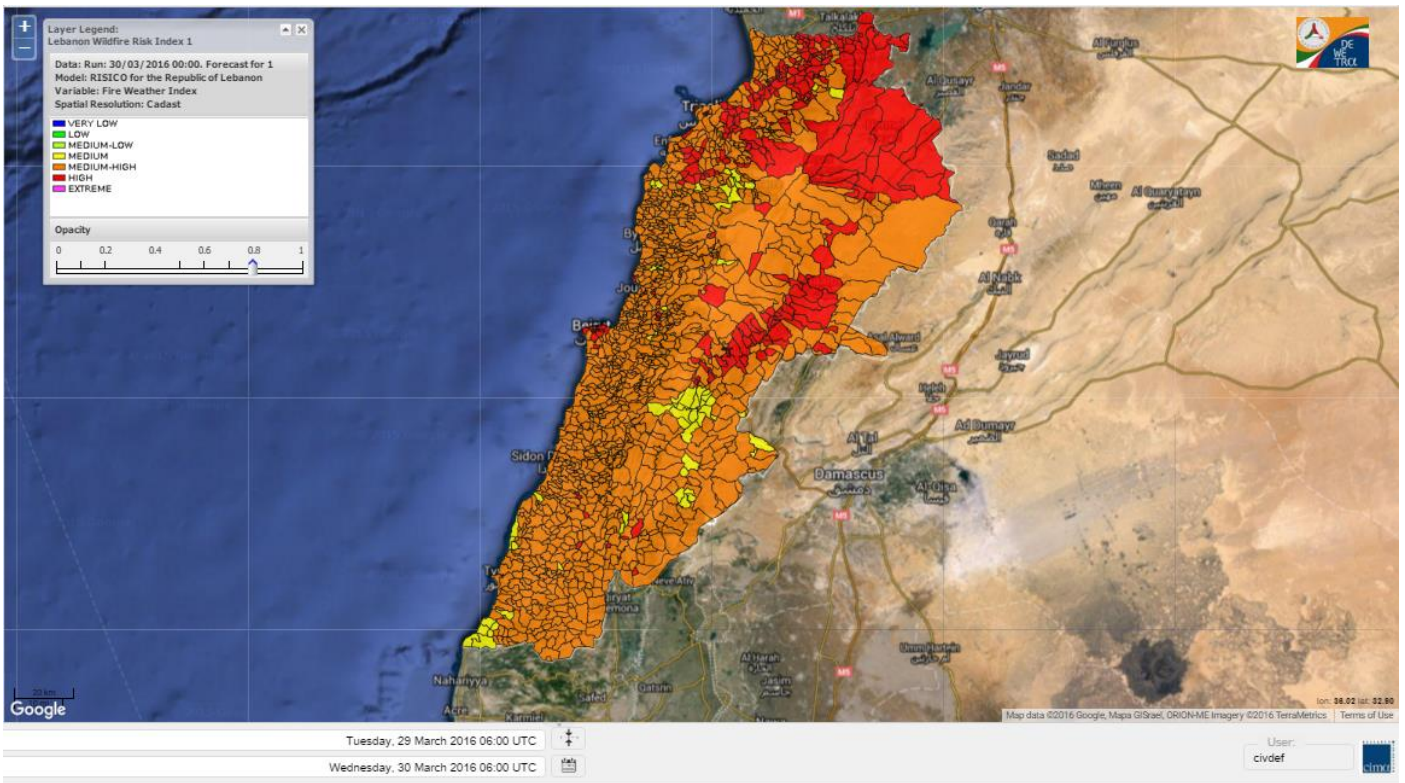

- VERY LOW
- LOW
- MEDIUM-LOW
- MEDIUM
- MEDIUM-HIGH
- HIGH
- EXTREME

Lebanon for 30 March 2016

Lebanon for 31 March 2016

Lebanon for 1 April 2016

Shouf Biosphere Reserve Forecast for 30 March 2016

Shouf Biosphere Reserve Forecast for 31 March 2016