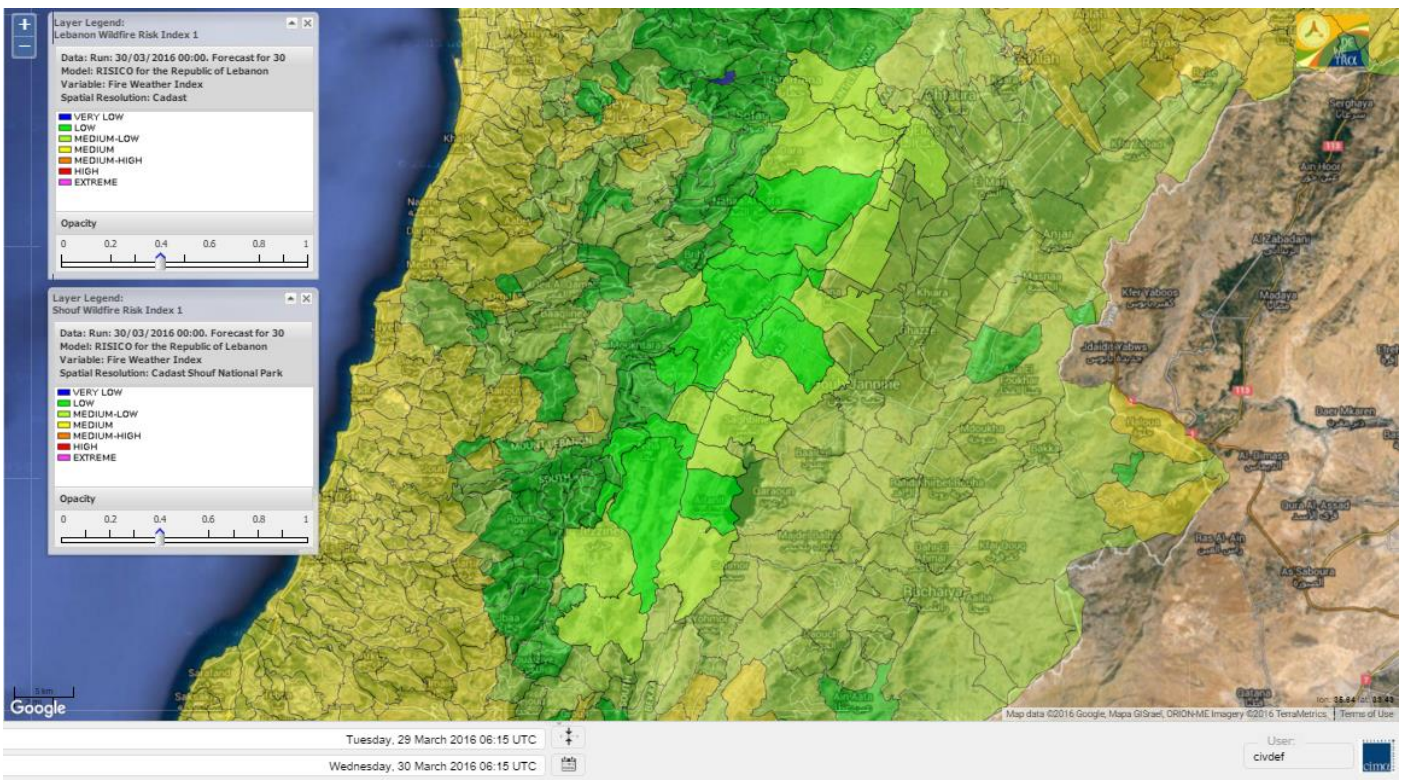

- VERY LOW
- LOW
- MEDIUM-LOW
- MEDIUM
- MEDIUM-HIGH
- HIGH
- EXTREME

Lebanon for 30 March 2016

Lebanon for 31 March 2016

Lebanon for 1 April 2016

Shouf Biosphere Reserve Forecast for 30 March 2016

Shouf Biosphere Reserve Forecast for 31 March 2016