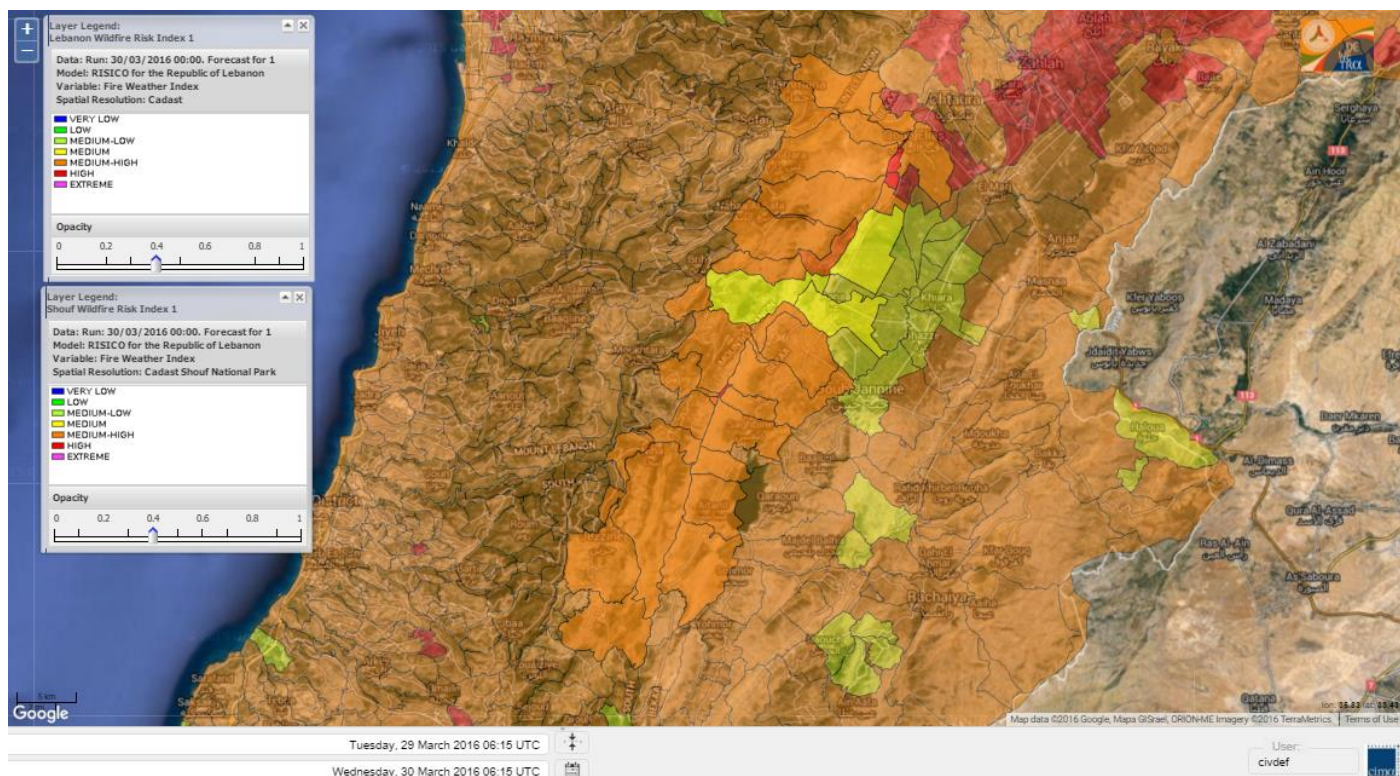

Shouf Biosphere Reserve Forecast for 1 April 2016