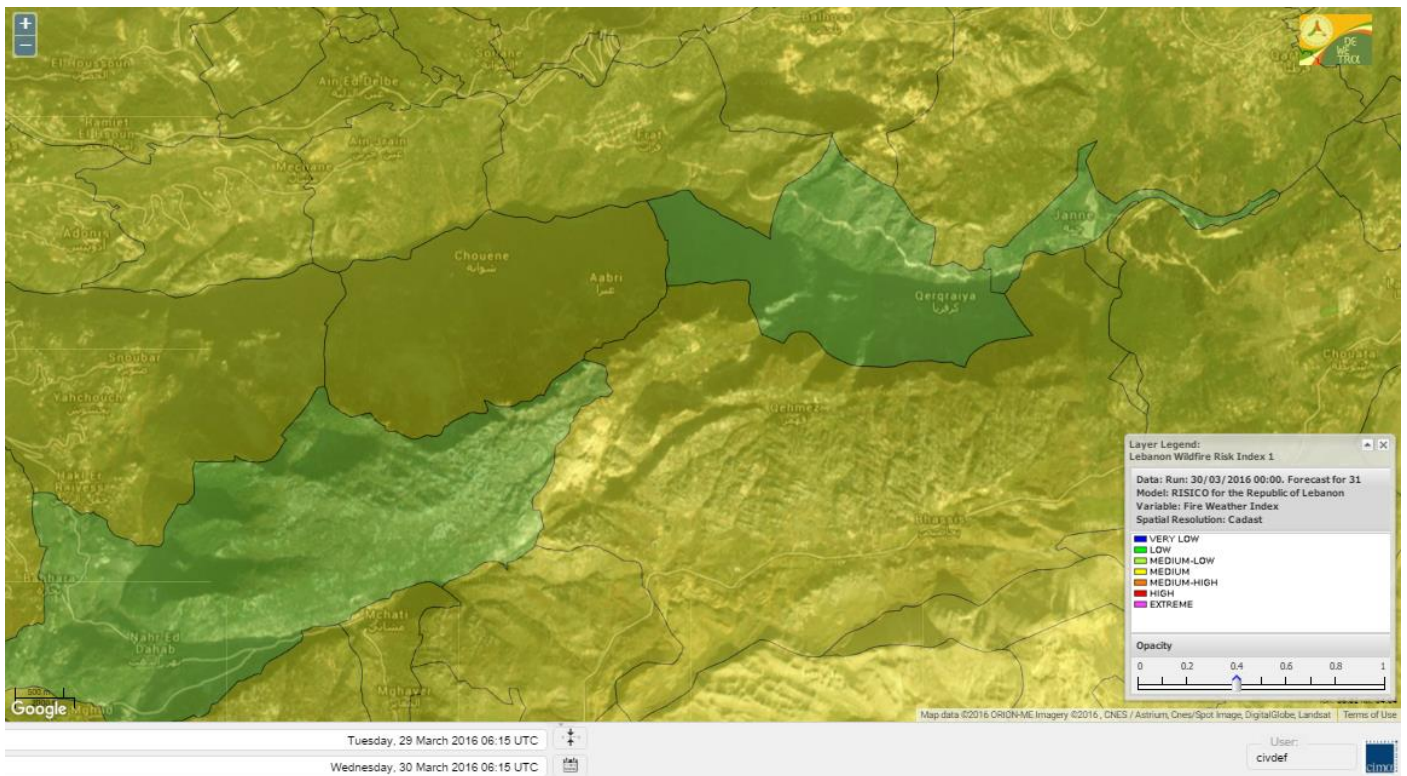

Jabal Moussa Reserve Forecast for 31 March 2016