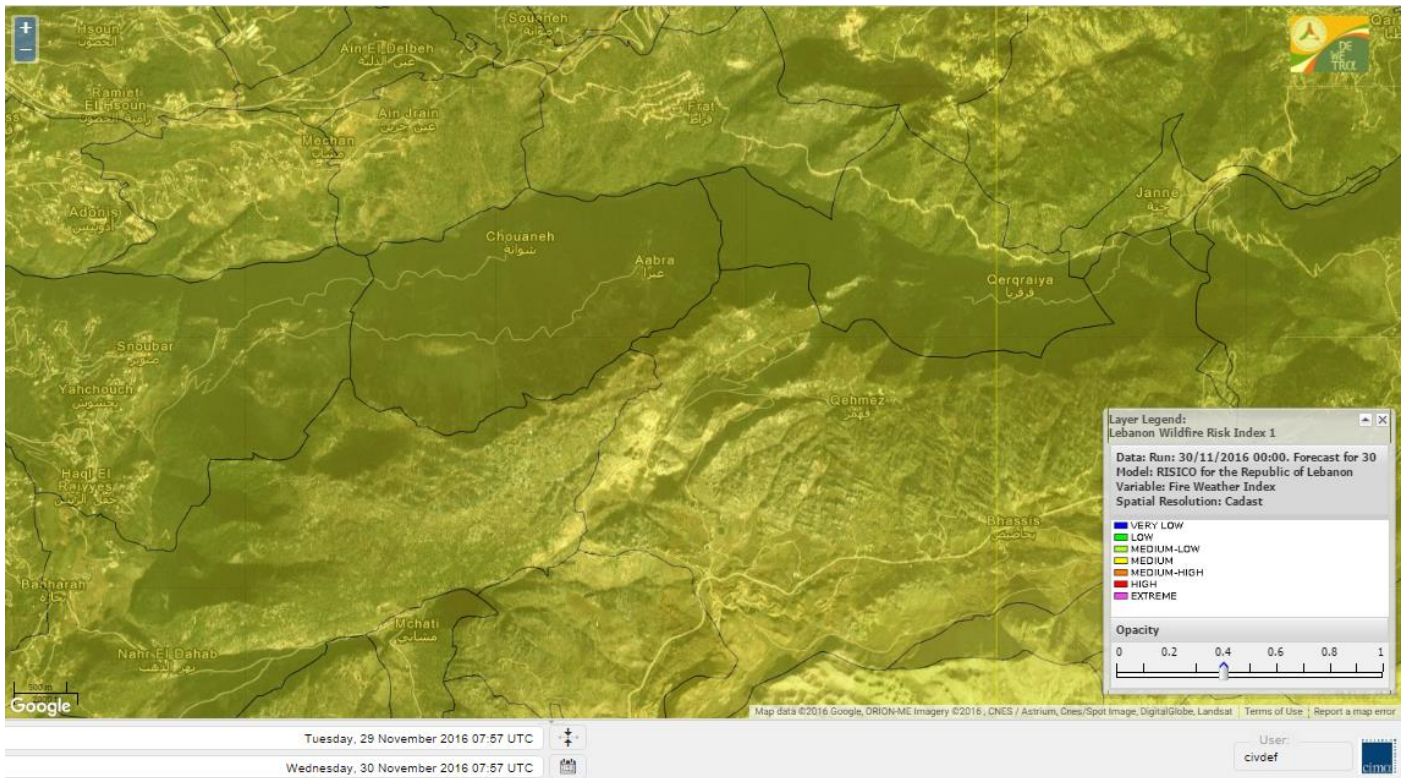

Jabal Moussa Reserve Forecast for 30 November 2016