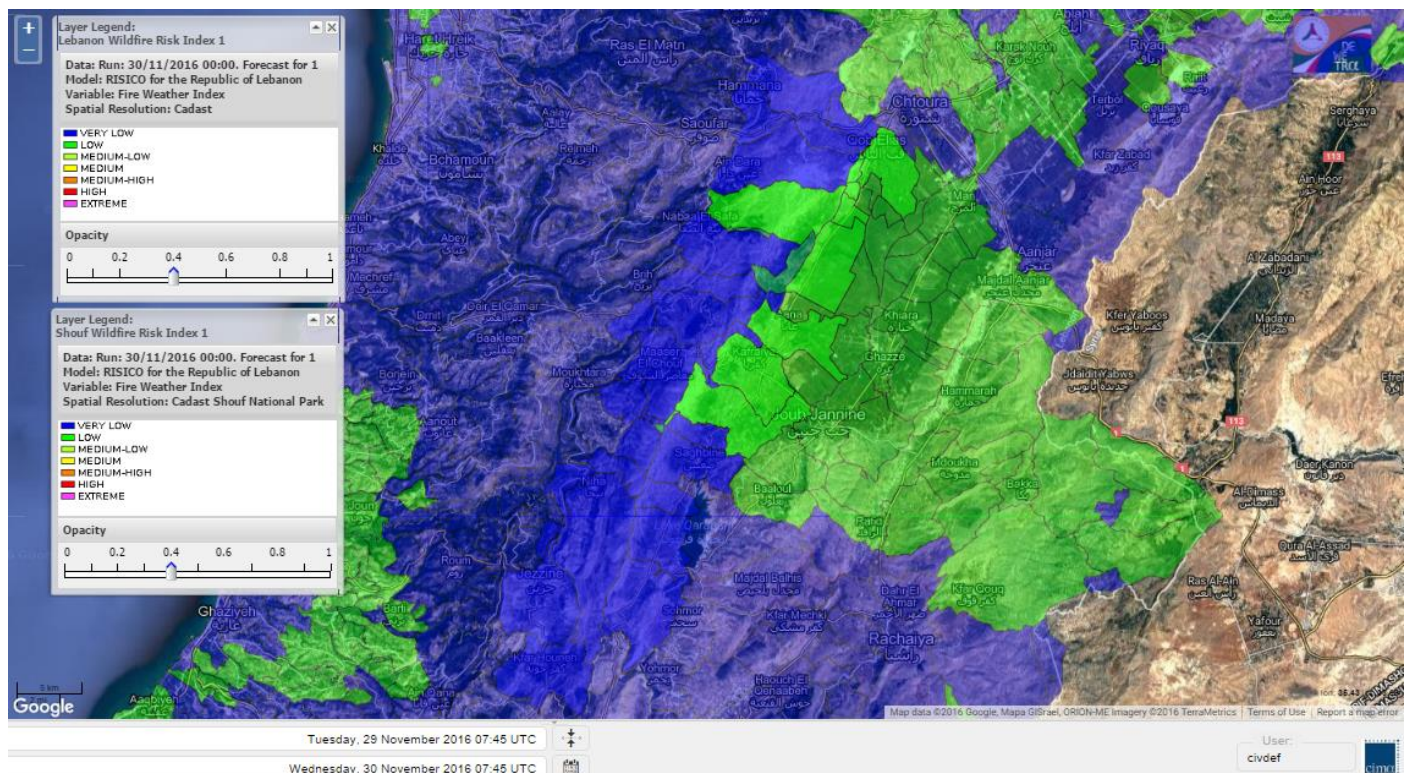

Shouf Biosphere Reserve Forecast for 1 December 2016