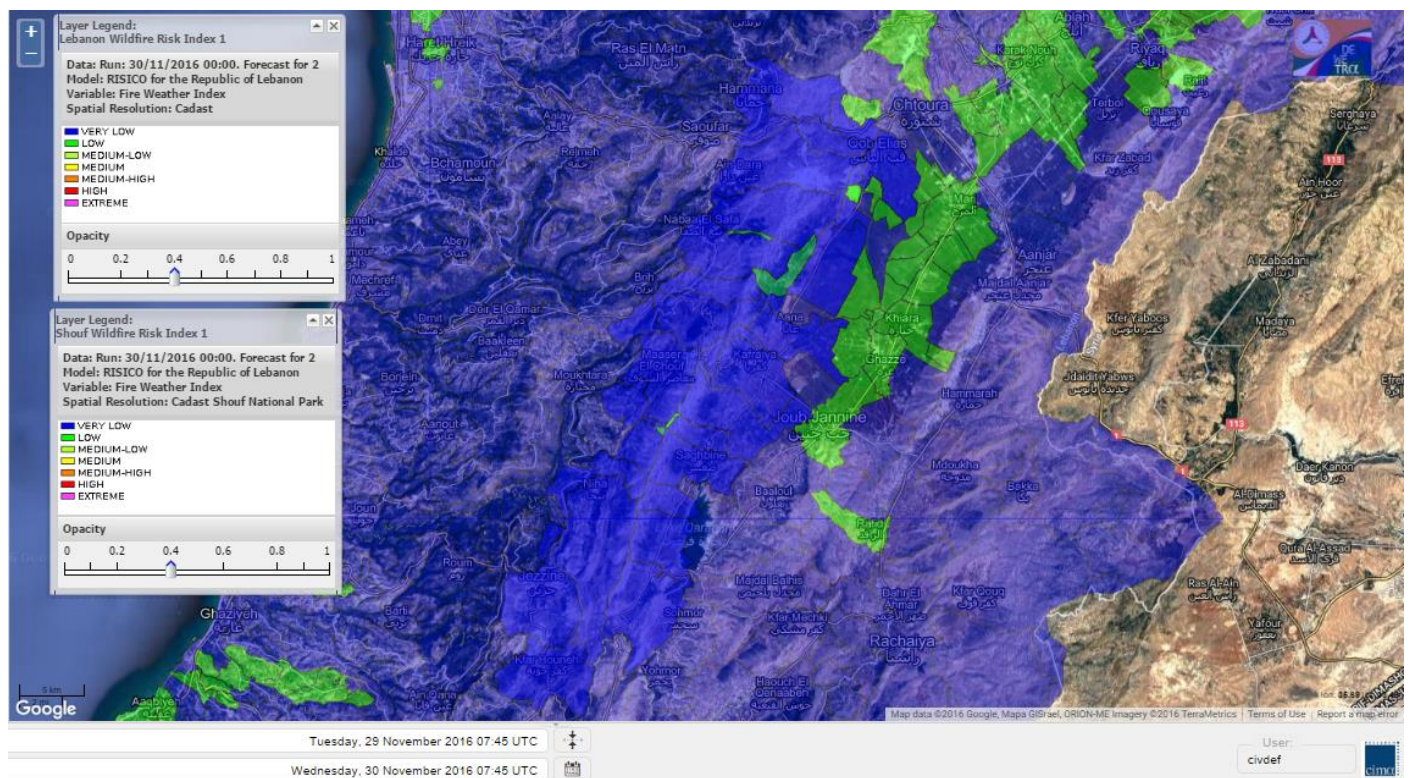

Shouf Biosphere Reserve Forecast for 2 December 2016