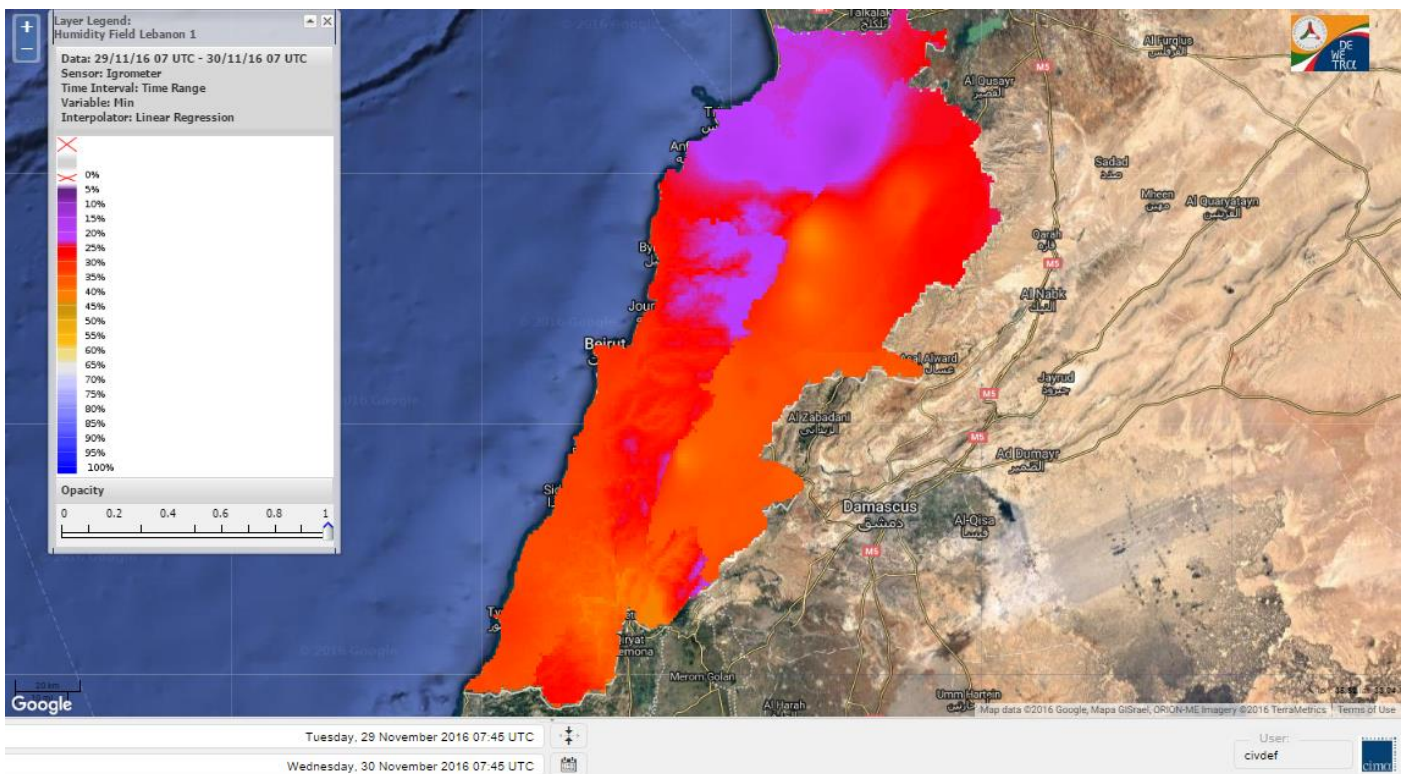

Lebanon humidity for 30 November 2016