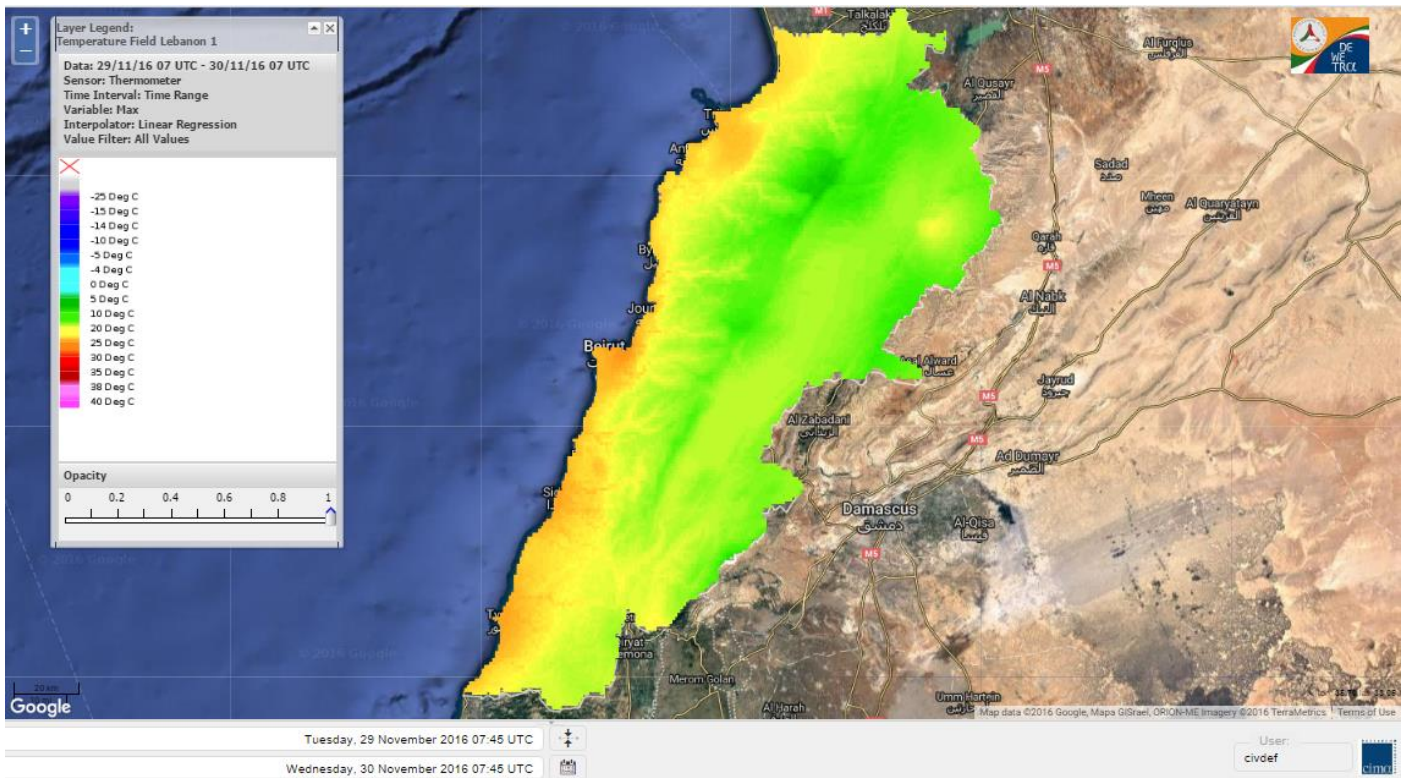

Lebanon temperature for 30 November 2016