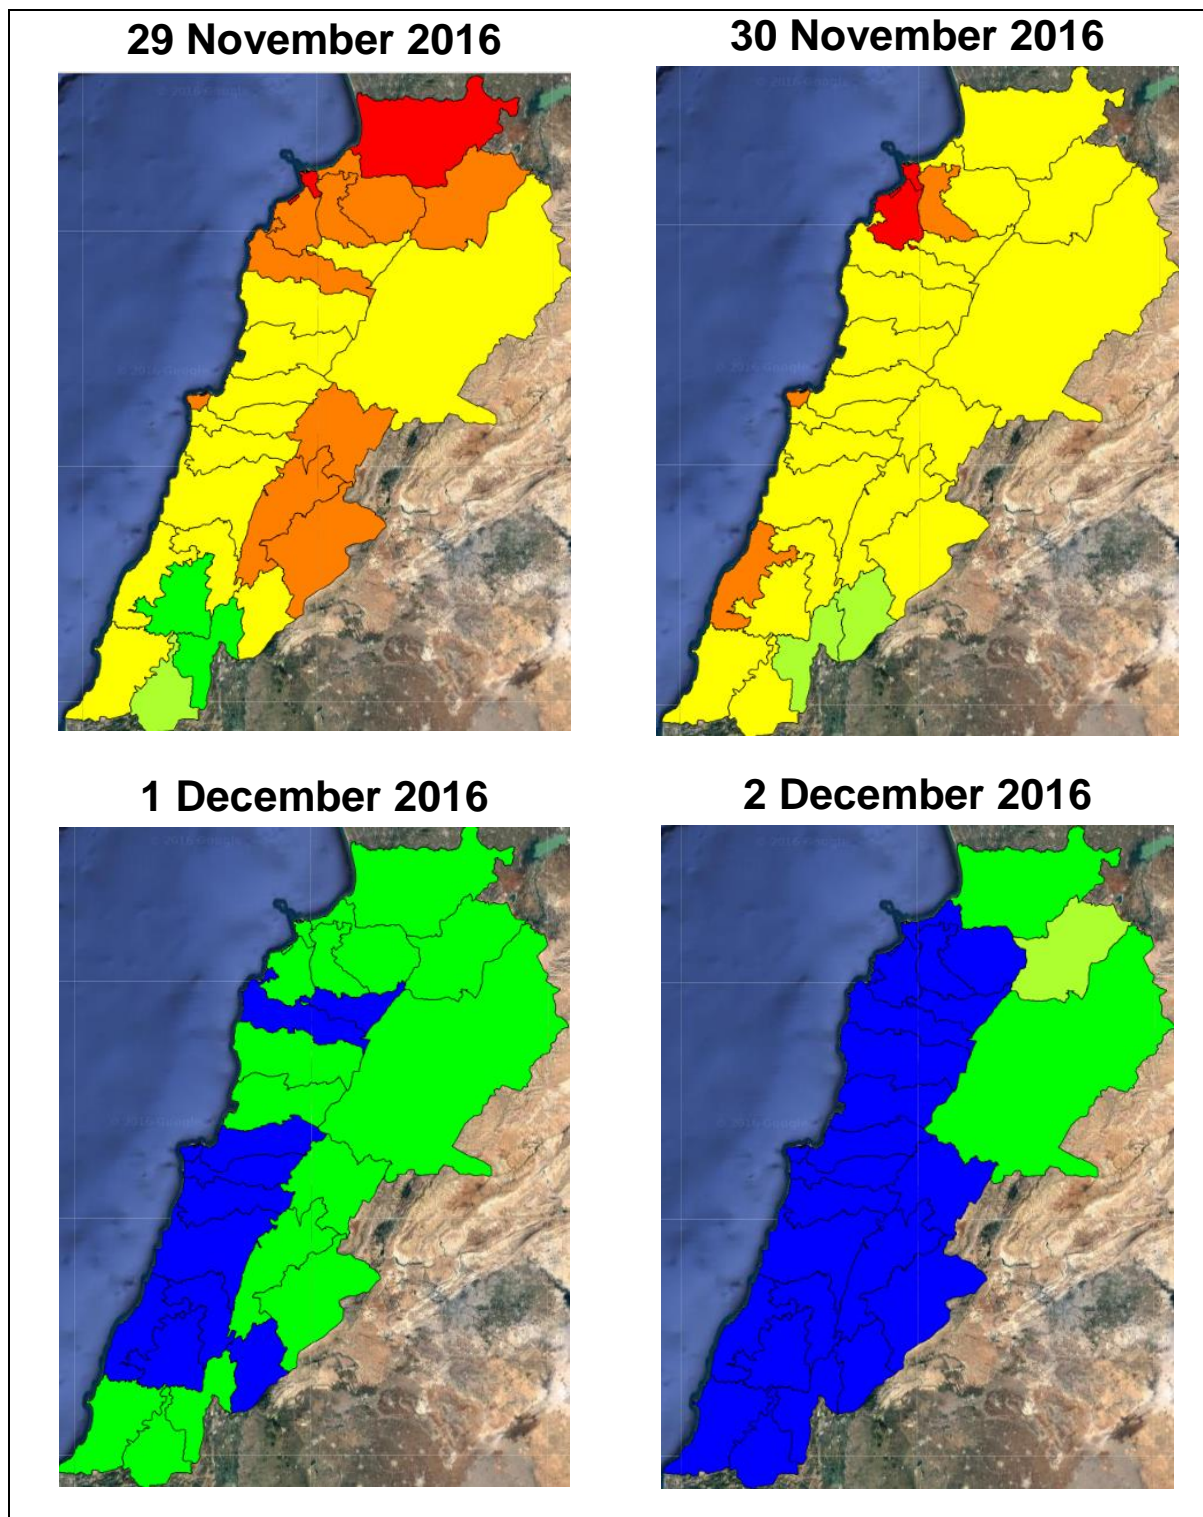

FIRE RISK INDEX

Layer Legend:
Lebanon Wildfire Risk Index 1

Data: Run: 30/11/2016 00:00. Forecast for 30
Model: RISICO for the Republic of Lebanon
Variable: Fire Weather Index
Spatial Resolution: Caza

- VERY LOW
- LOW
- MEDIUM-LOW
- MEDIUM
- MEDIUM-HIGH
- HIGH
- EXTREME