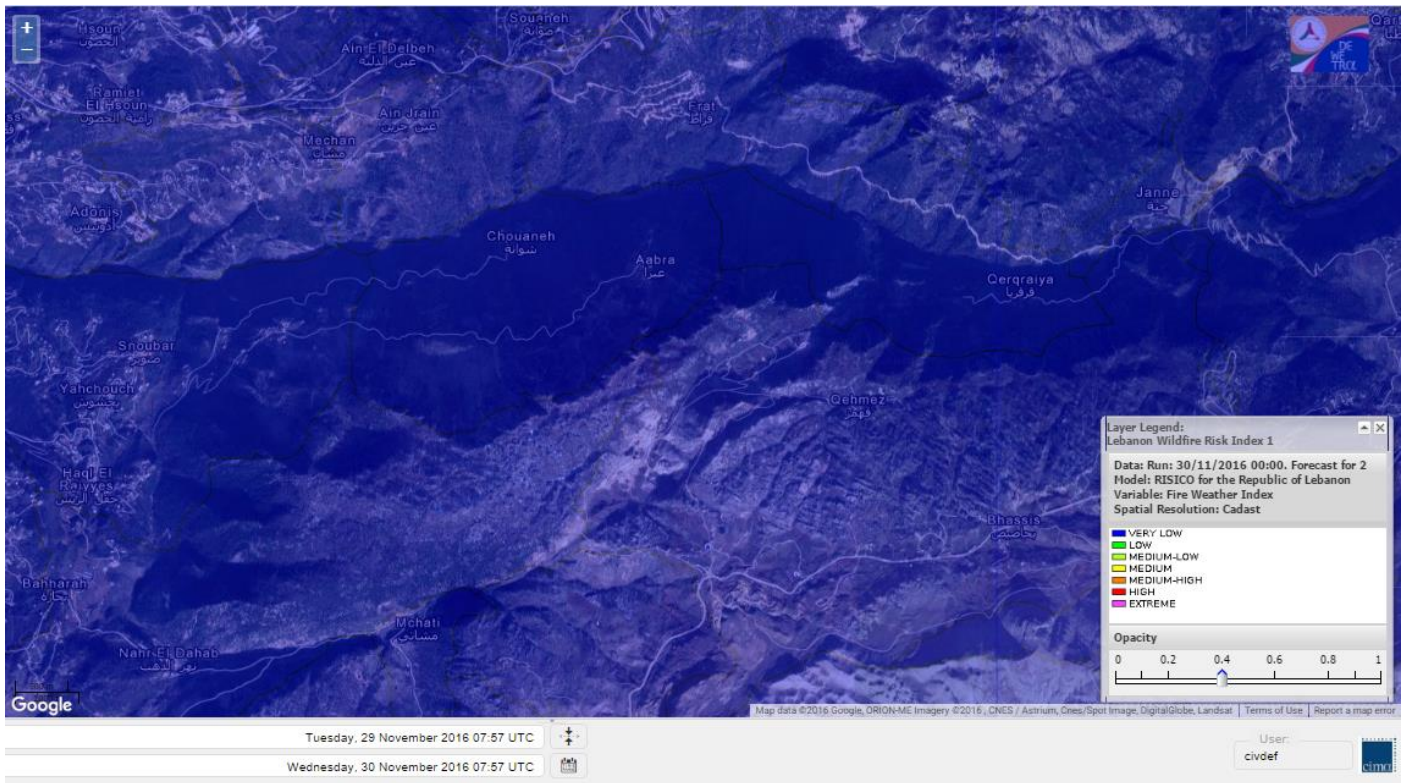

Jabal Moussa Reserve Forecast for 2 December 2016