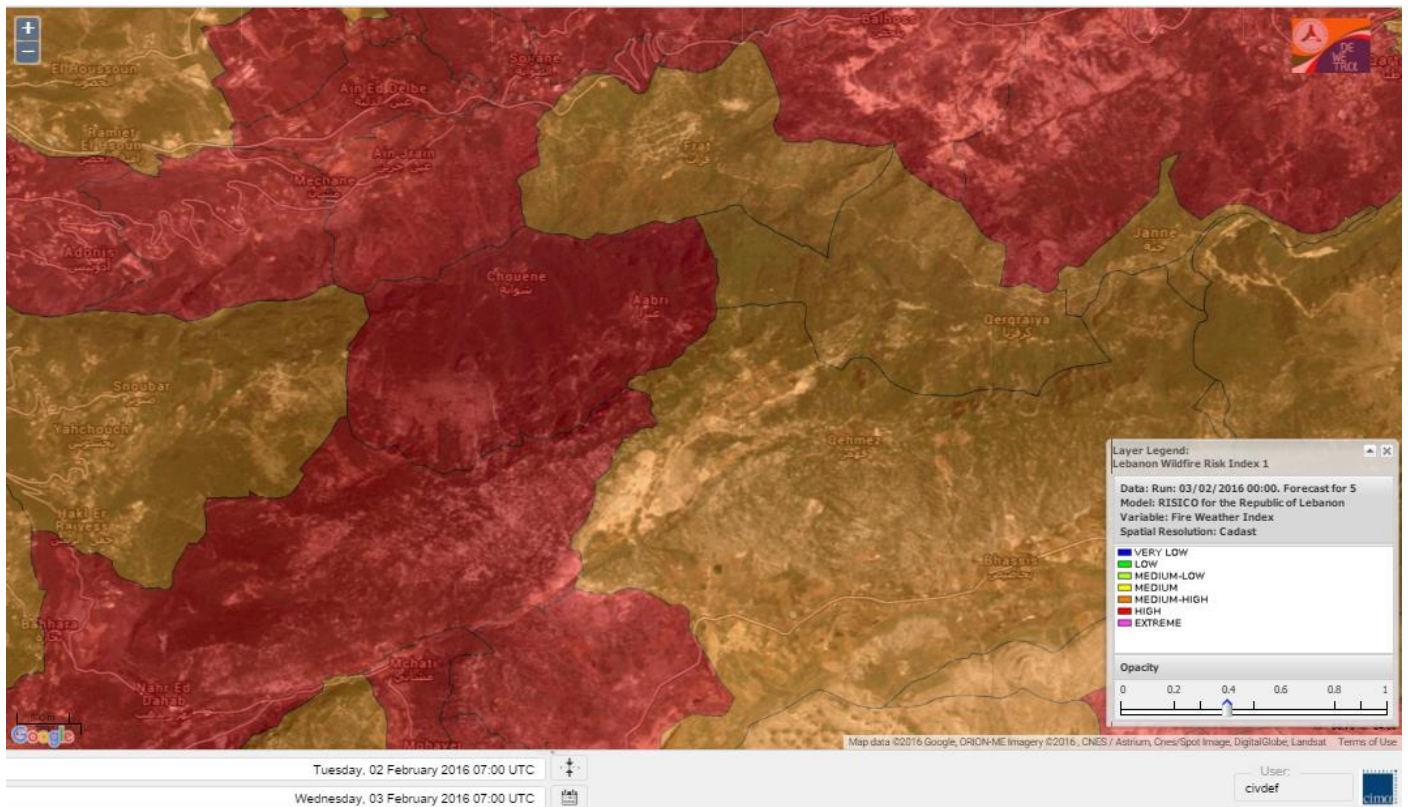

Jabal Moussa Reserve Forecast for 5 February 2016