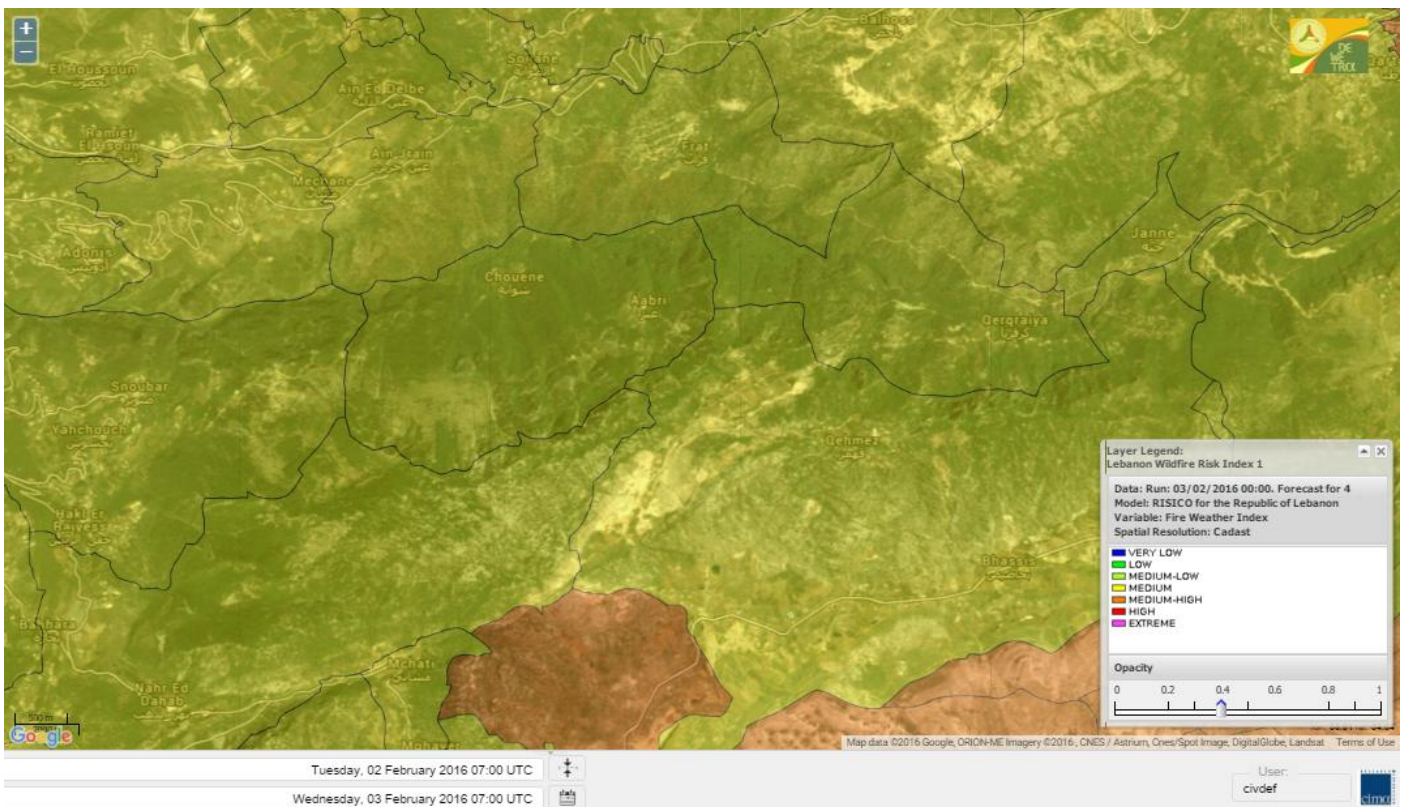

Jabal Moussa Reserve Forecast for 4 February 2016