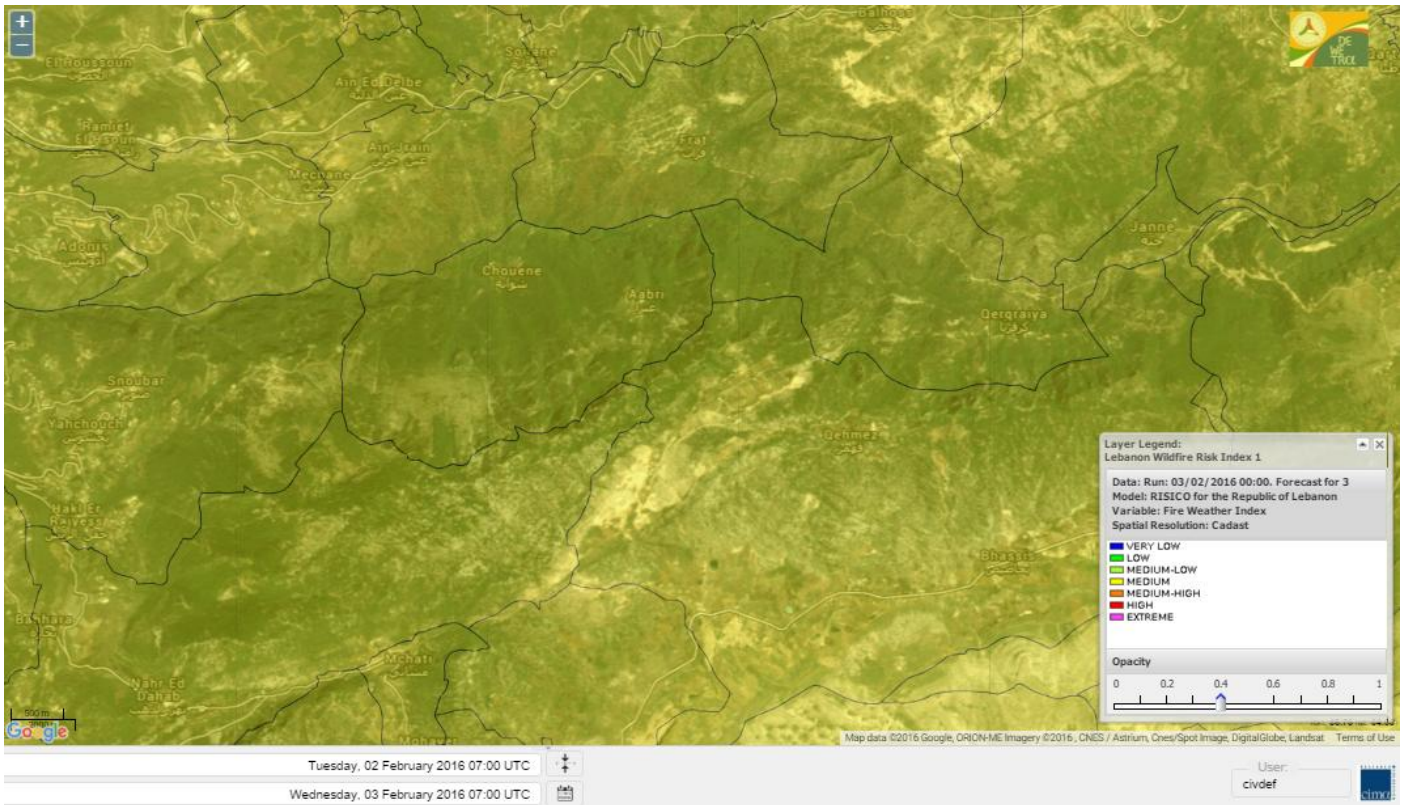

Jabal Moussa Reserve Forecast for 3 February 2016