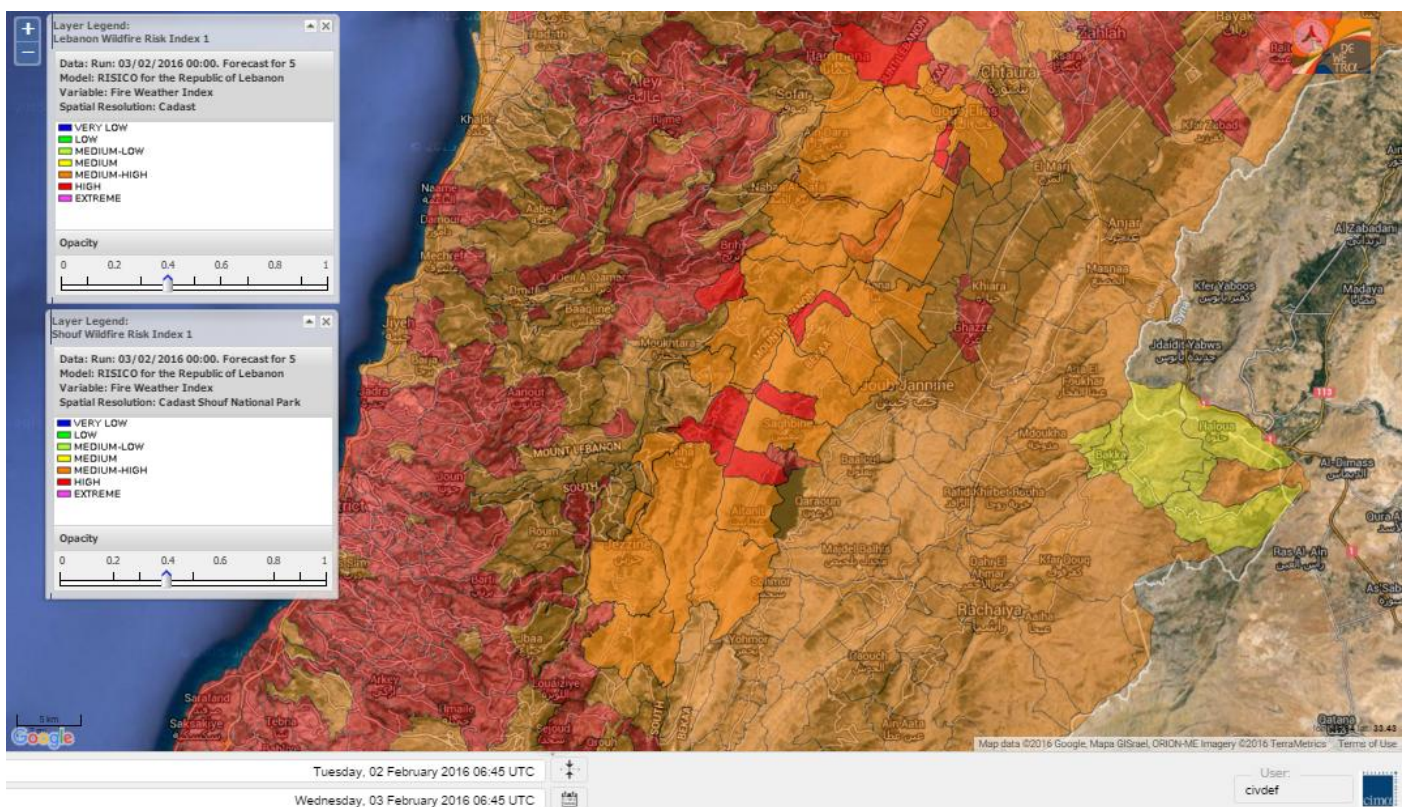

Shouf Biosphere Reserve Forecast for 5 February 2016