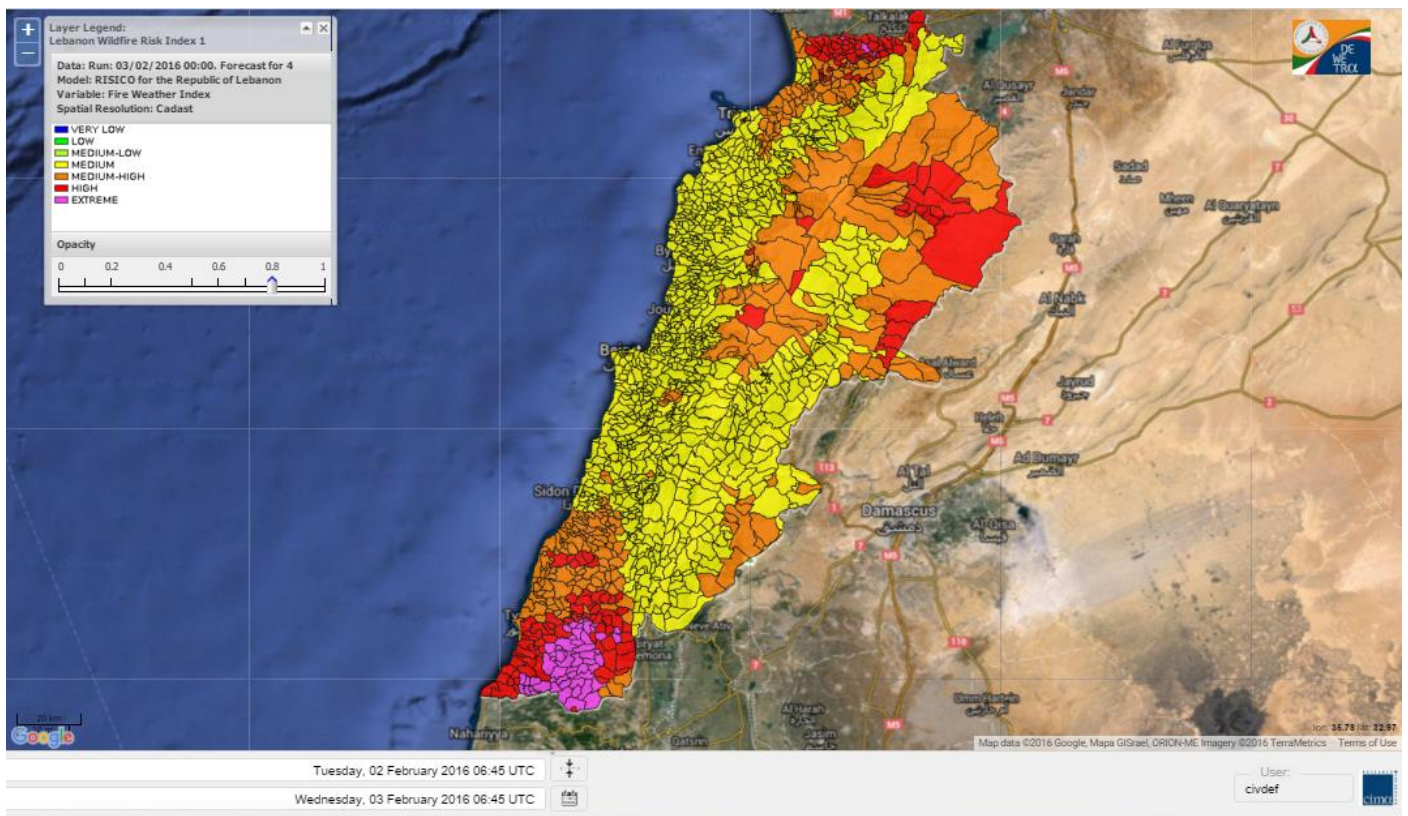

Lebanon for 4 February 2016