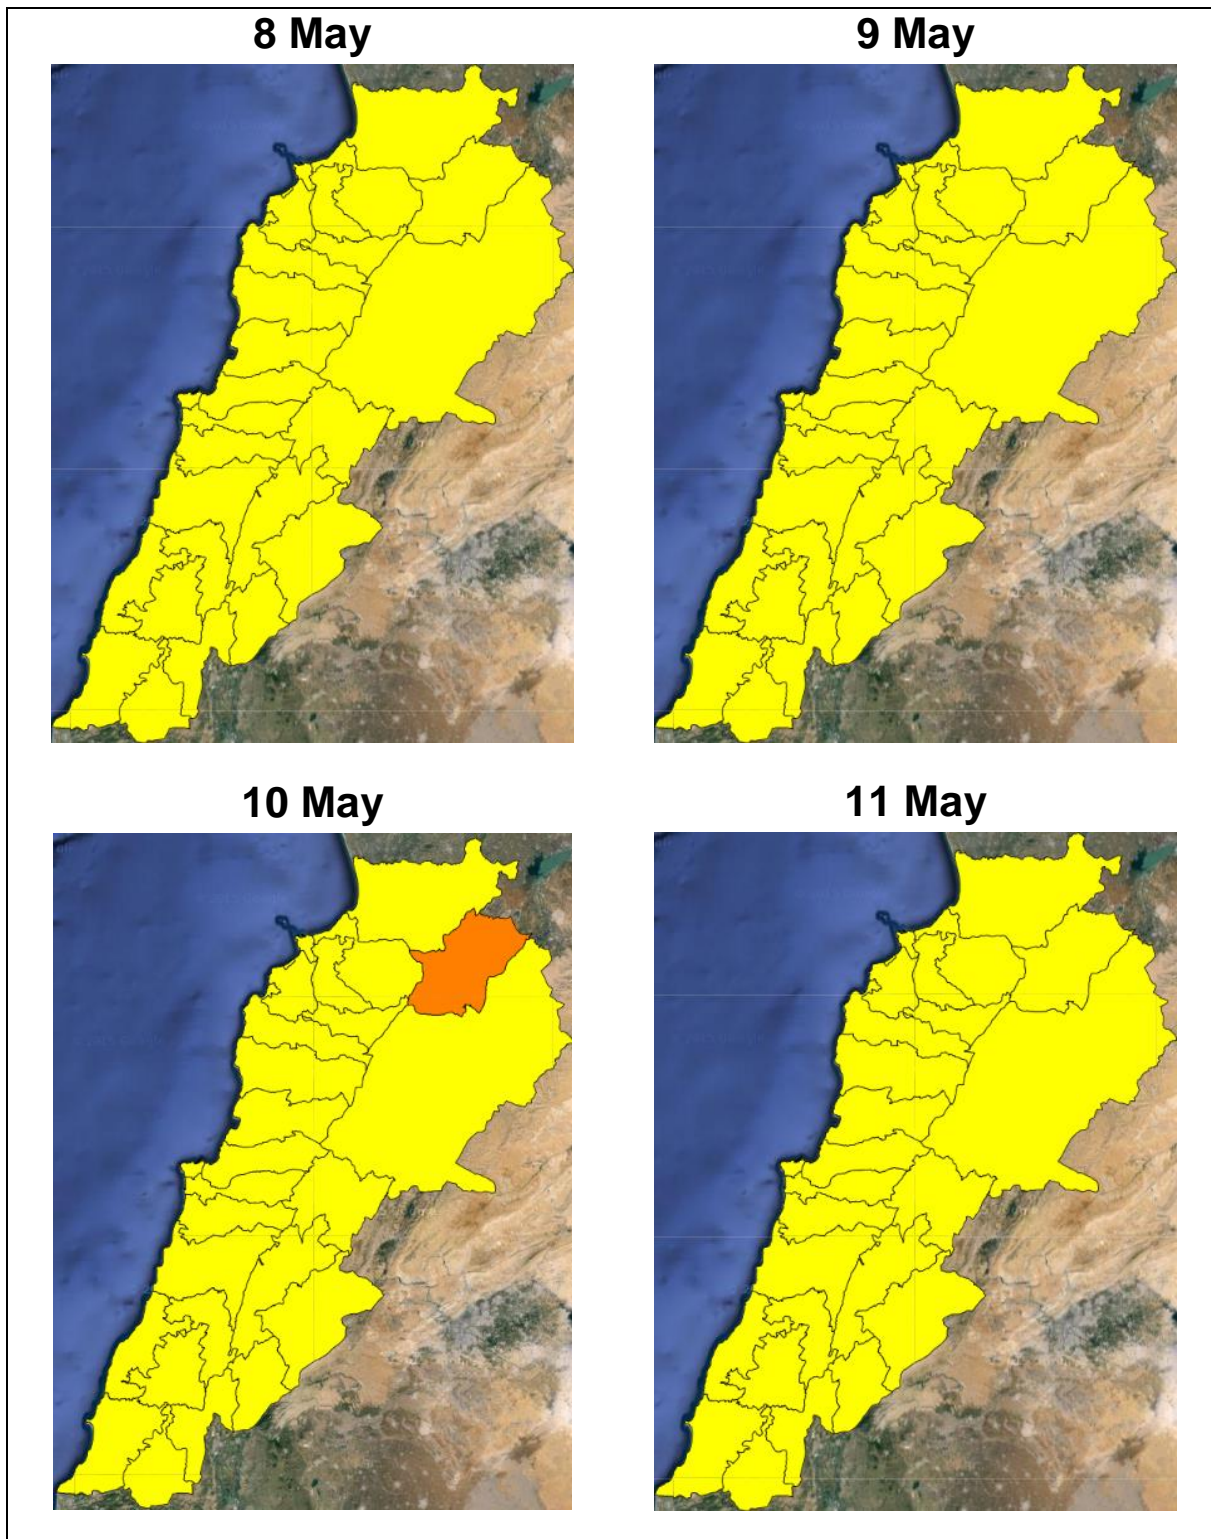

Beirut, 9 May 2016

FIRE RISK INDEX

Layer Legend:
Lebanon Wildfire Risk Index 1

Data: Run: 09/05/2016 00:00. Forecast for 10
Model: RISICO for the Republic of Lebanon
Variable: Fire Weather Index
Spatial Resolution: Caza