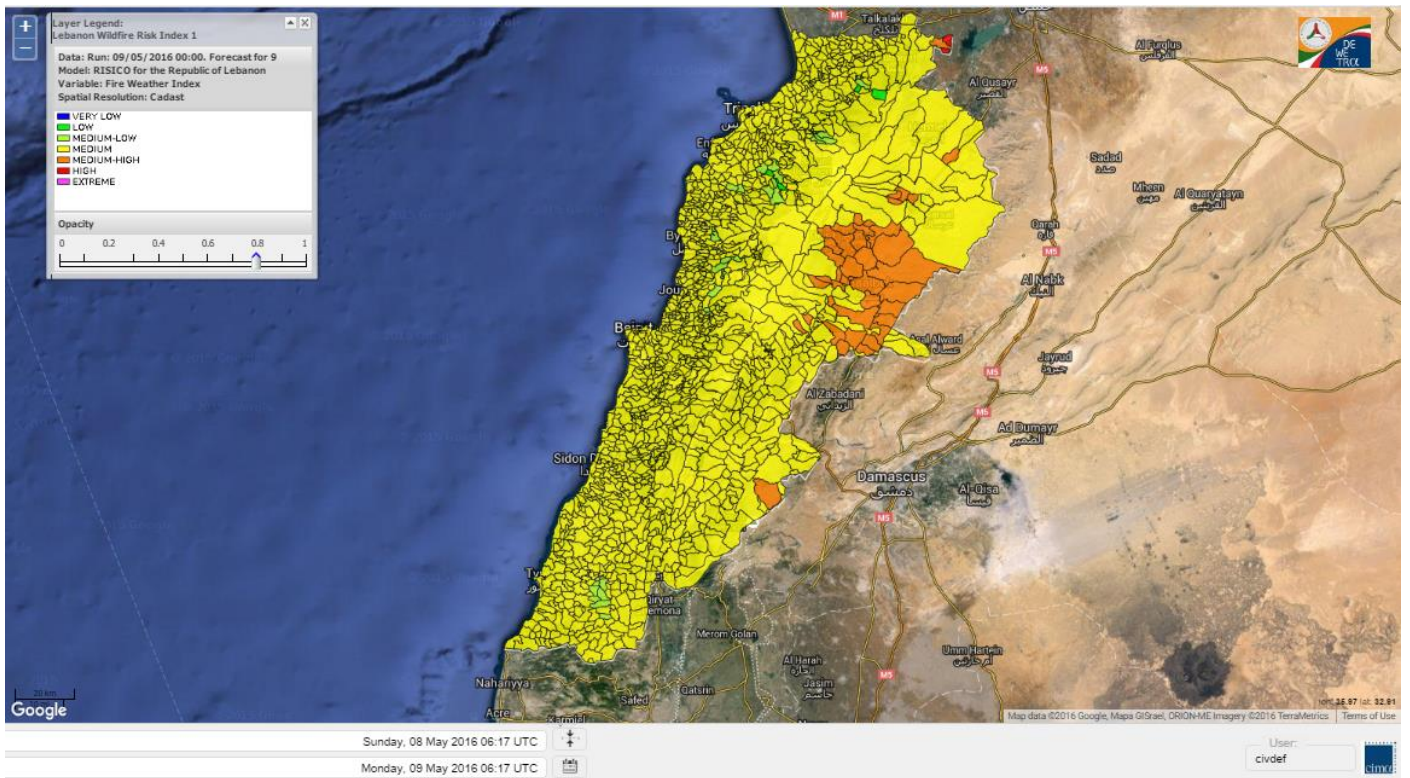

Lebanon for 9 May 2016