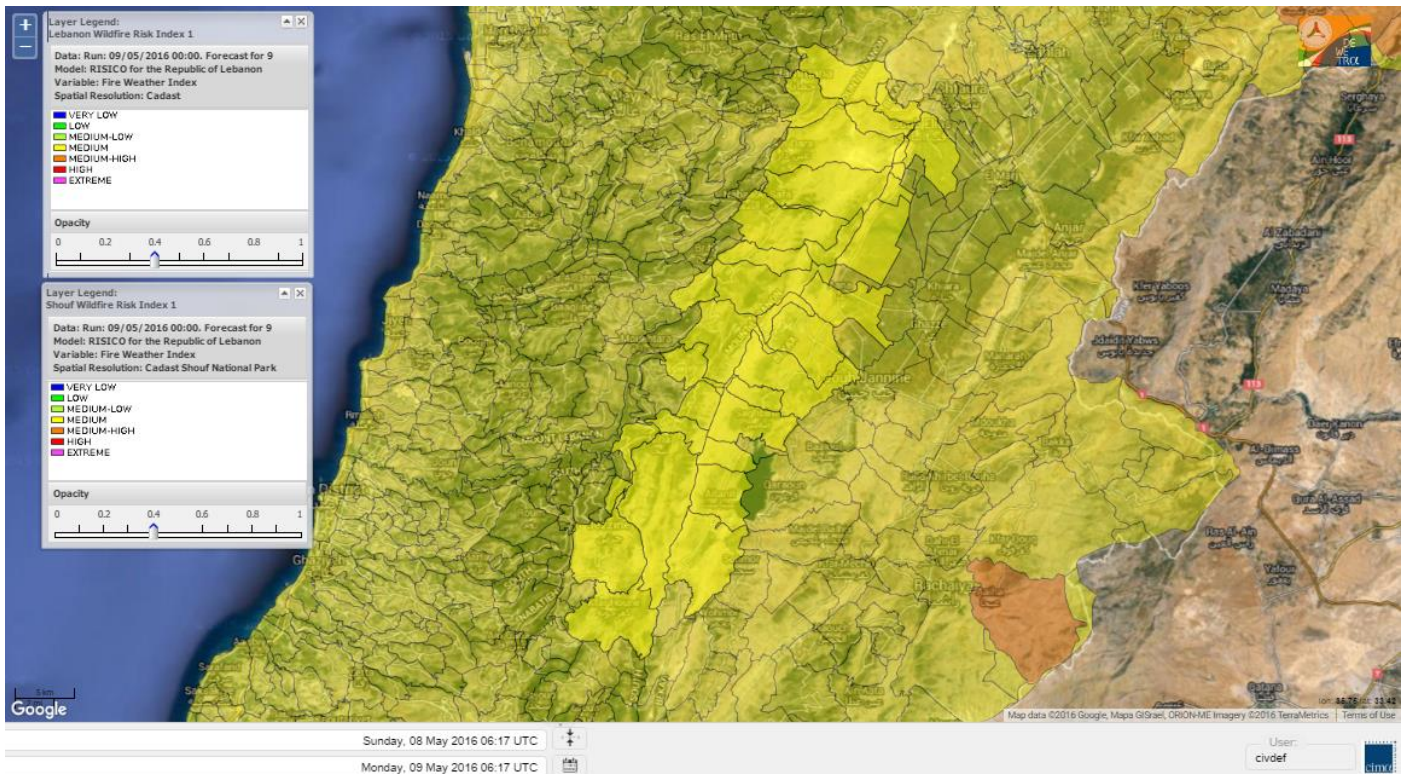

- VERY LOW
- LOW
- MEDIUM-LOW
- MEDIUM
- MEDIUM-HIGH
- HIGH
- EXTREME

Lebanon for 9 May 2016

Lebanon for 10 May 2016

Lebanon for 11 May 2016

Shouf Biosphere Reserve Forecast for 9 May 2016

Shouf Biosphere Reserve Forecast for 10 May 2016