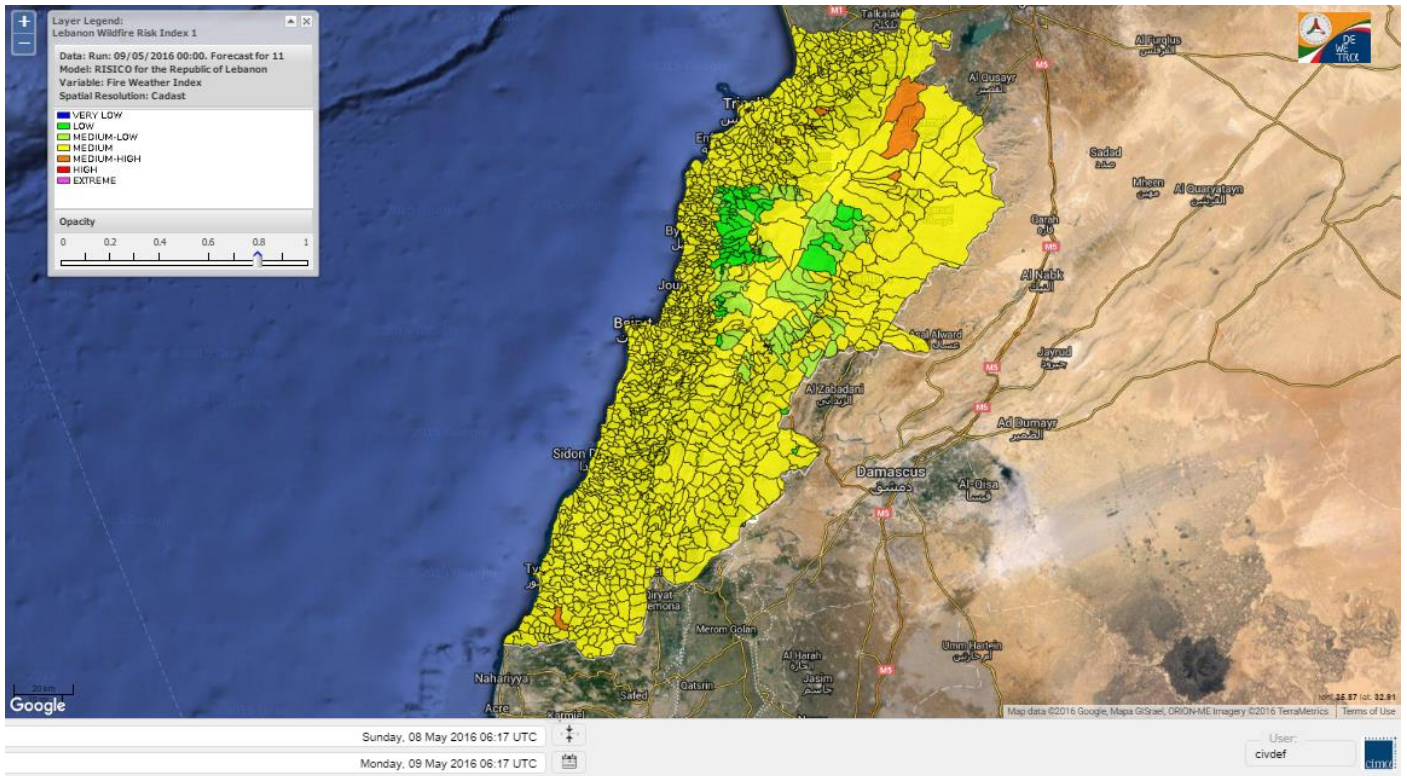

- VERY LOW
- LOW
- MEDIUM-LOW
- MEDIUM
- MEDIUM-HIGH
- HIGH
- EXTREME

Lebanon for 9 May 2016

Lebanon for 10 May 2016

Lebanon for 11 May 2016

Shouf Biosphere Reserve Forecast for 9 May 2016

Shouf Biosphere Reserve Forecast for 10 May 2016