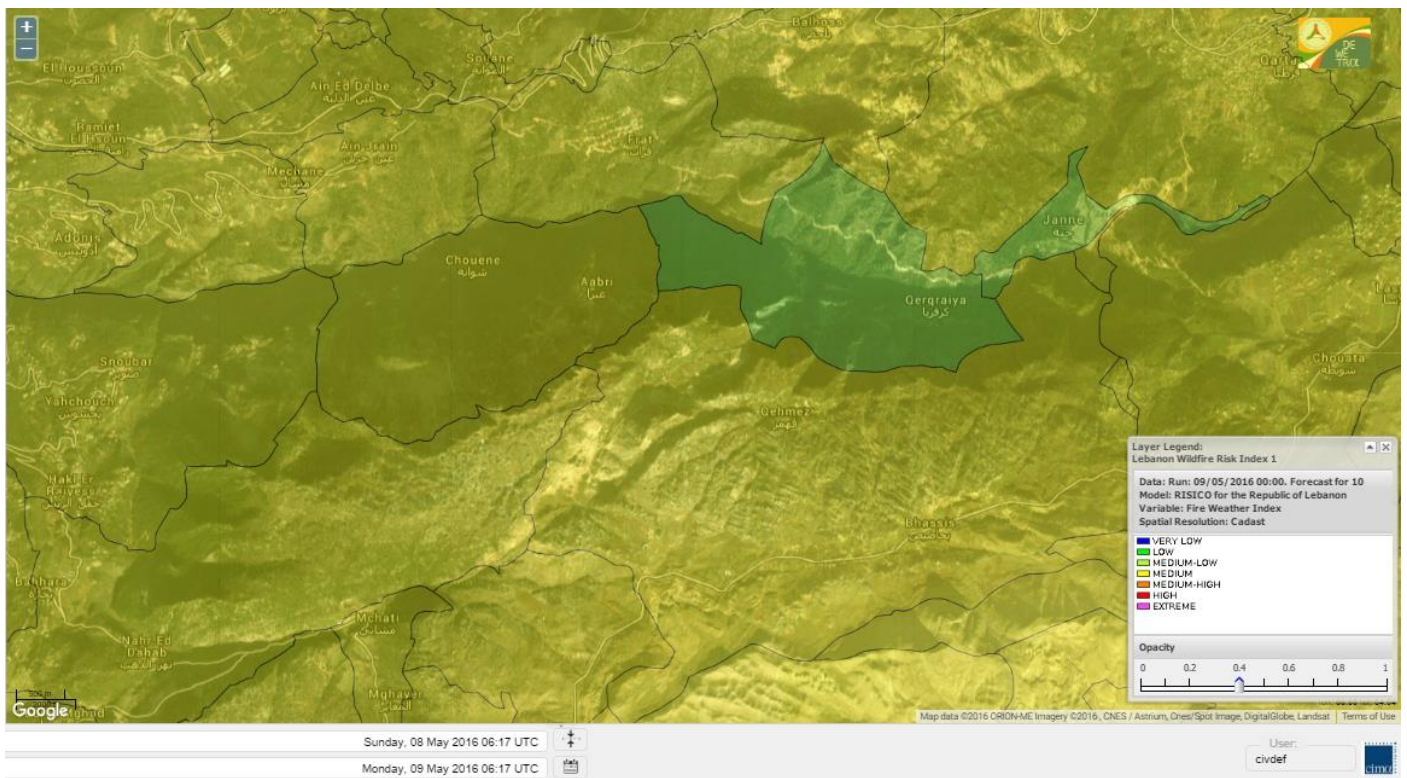

Jabal Moussa Reserve Forecast for 10 May 2016