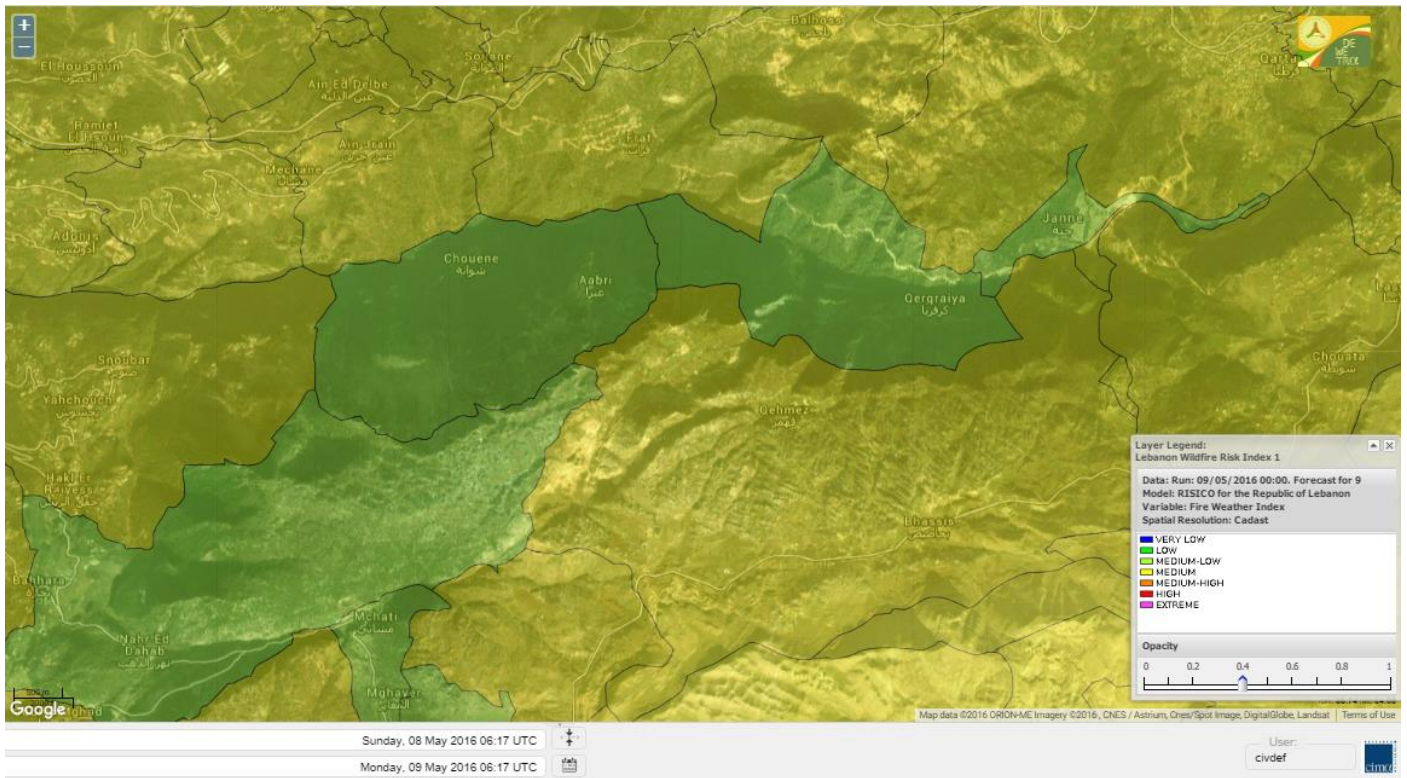

Jabal Moussa Reserve Forecast for 9 May 2016