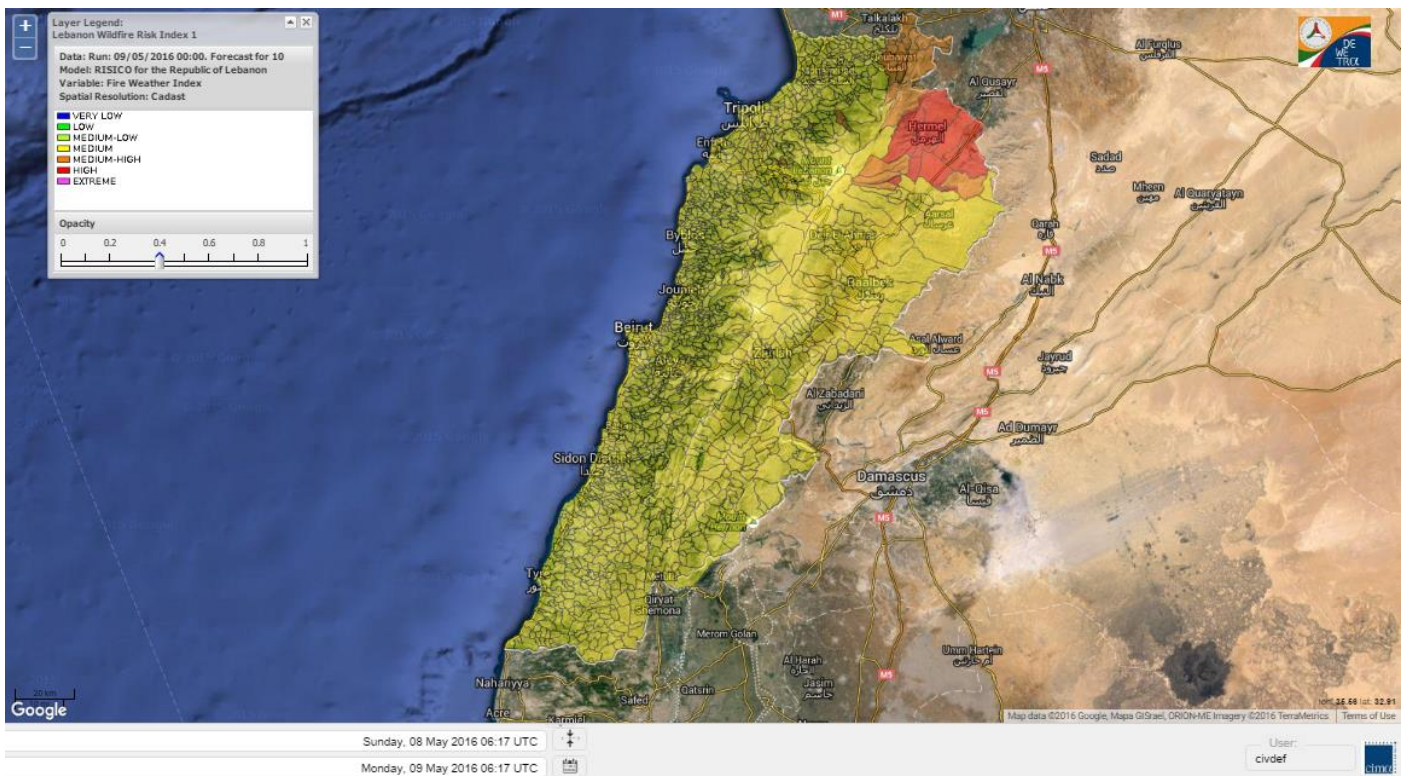

Lebanon for 10 May 2016