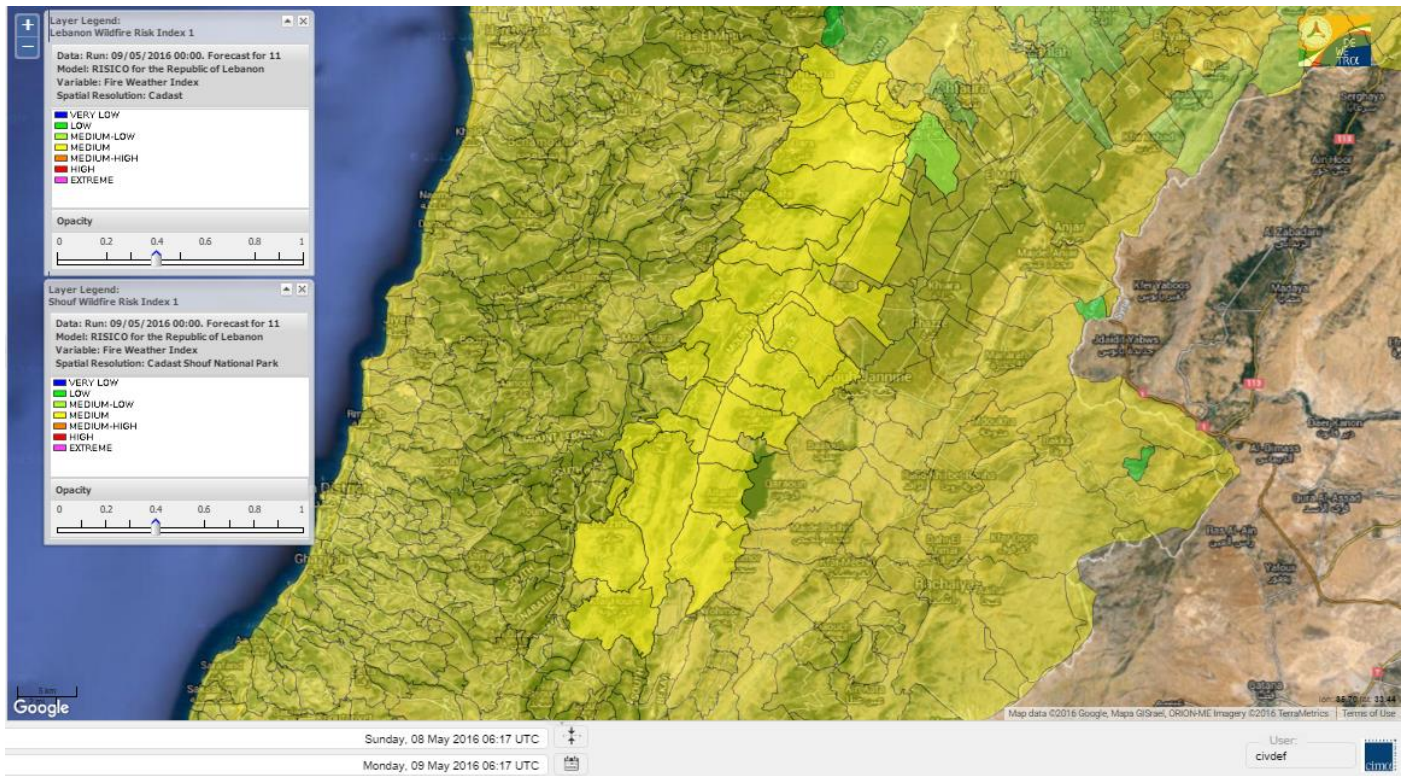

Shouf Biosphere Reserve Forecast for 11 May 2016