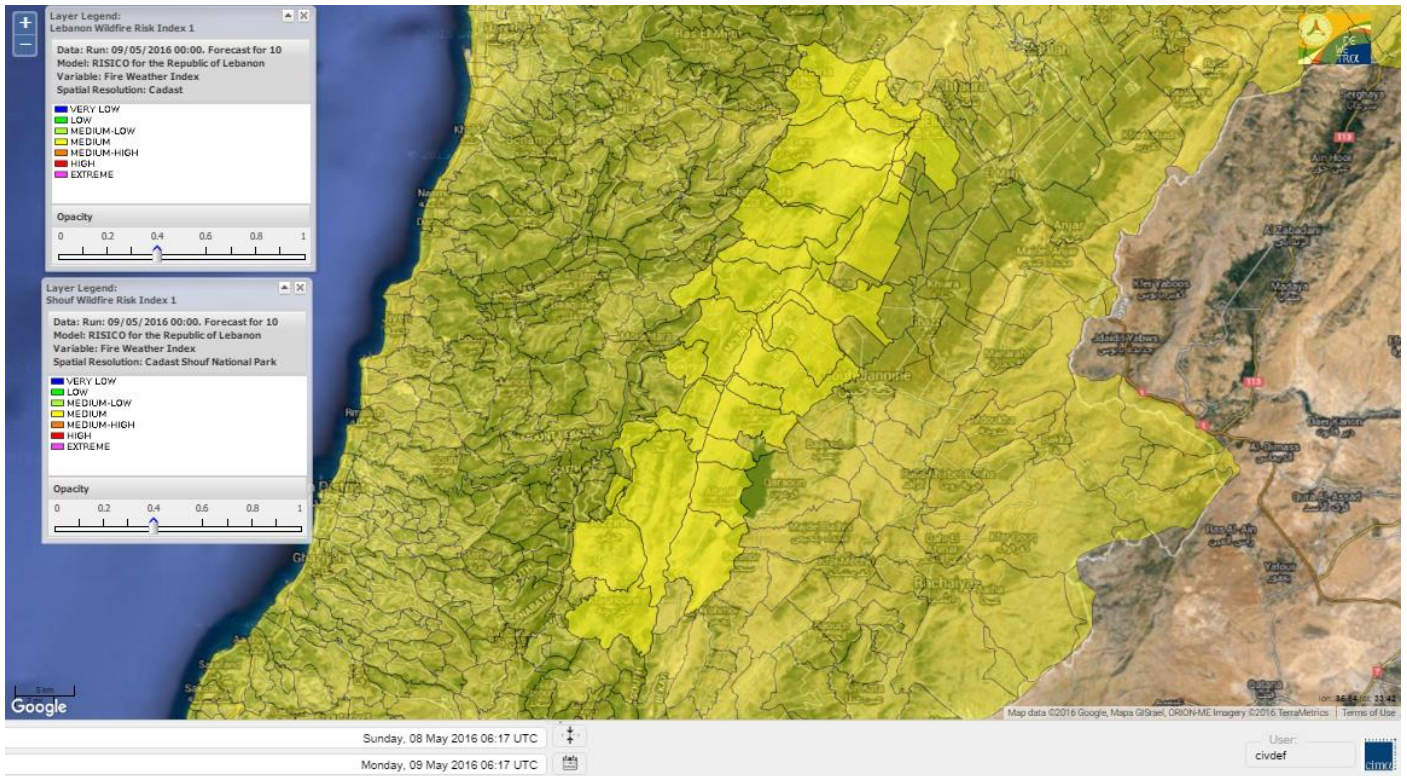

- VERY LOW
- LOW
- MEDIUM-LOW
- MEDIUM
- MEDIUM-HIGH
- HIGH
- EXTREME

Lebanon for 9 May 2016

Lebanon for 10 May 2016

Lebanon for 11 May 2016

Shouf Biosphere Reserve Forecast for 9 May 2016

Shouf Biosphere Reserve Forecast for 10 May 2016