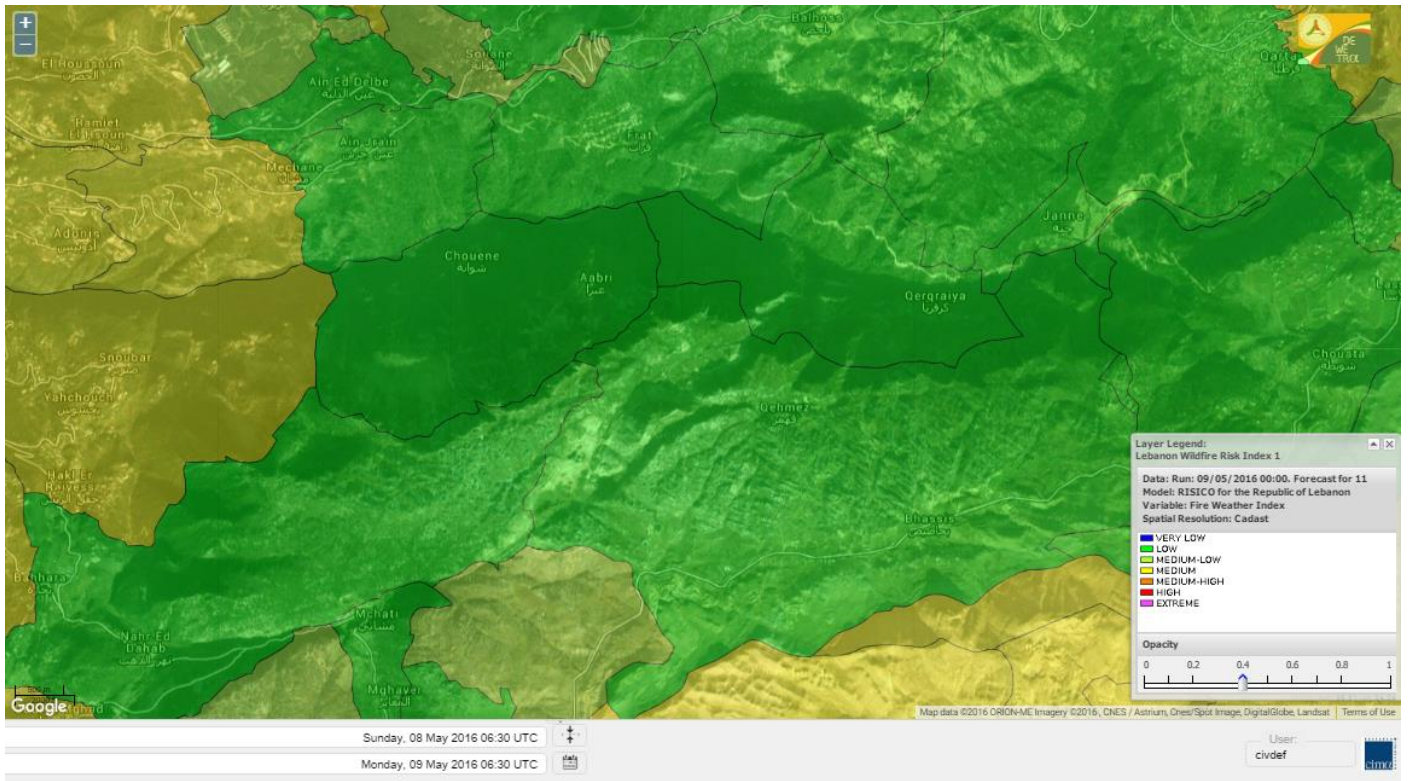

Shouf Biosphere Reserve Forecast for 11 May 2016

Jabal Moussa Reserve Forecast for 9 May 2016

Jabal Moussa Reserve Forecast for 10 May 2016

Jabal Moussa Reserve Forecast for 11 May 2016

Nord

Koura

Municipality	09-May	10-May	11-May	Municipality	09-May	10-May	11-May	Municipality	09-May	10-May	11-May
Aaba	M	M	M	Afsaddiq	M	M	M	Ain Ekriane	M	M	M
Amioun	M	M	M	Anfeh	M	M	M	Badbhoun	M	M	M
Barghoun	M	M	M	Barsa	M	M	M	Batroumine	M	M	M
Bdebba	M	M	M	Bechmizine	M	M	M	Bednayet El-Koura	M	M	M
Bhabbouch El-Koura	M	M	M	Bkeftine	M	M	M	Bnehran	M	M	M
Bqaiiaa El-Koura	M	M	M	Bsarma	M	M	M	Btaaboura	M	M	M
Bttram	M	M	M	Btouratij	M	M	M	Bziza	M	M	M
Dar Beechtar	M	M	M	Dar Chmezzine	M	M	M	Deddeh	M	M	M
Deir El-Balamand	M	M	M	Fih	M	M	M	Hraiche	M	M	M
Ijdaabrine	M	M	M	Kaftoun	M	M	M	Kefraya El-Koura	M	M	M
Kfarakka	M	M	M	Kfarhata	M	M	M	Kfarhazir	M	M	M
Kfarkahel	M	M	M	Kfarsaroun	M	M	M	Kosba	M	M	M
Mejdel el-Koura	ML	M	M	Nakhle	M	M	M	Qalhat	M	M	M
Ras Masqa	M	M	M	Rechdibbine	M	M	M	Zakroun	M	M	M
Zgharta El-Mtaouile	M	M	M								